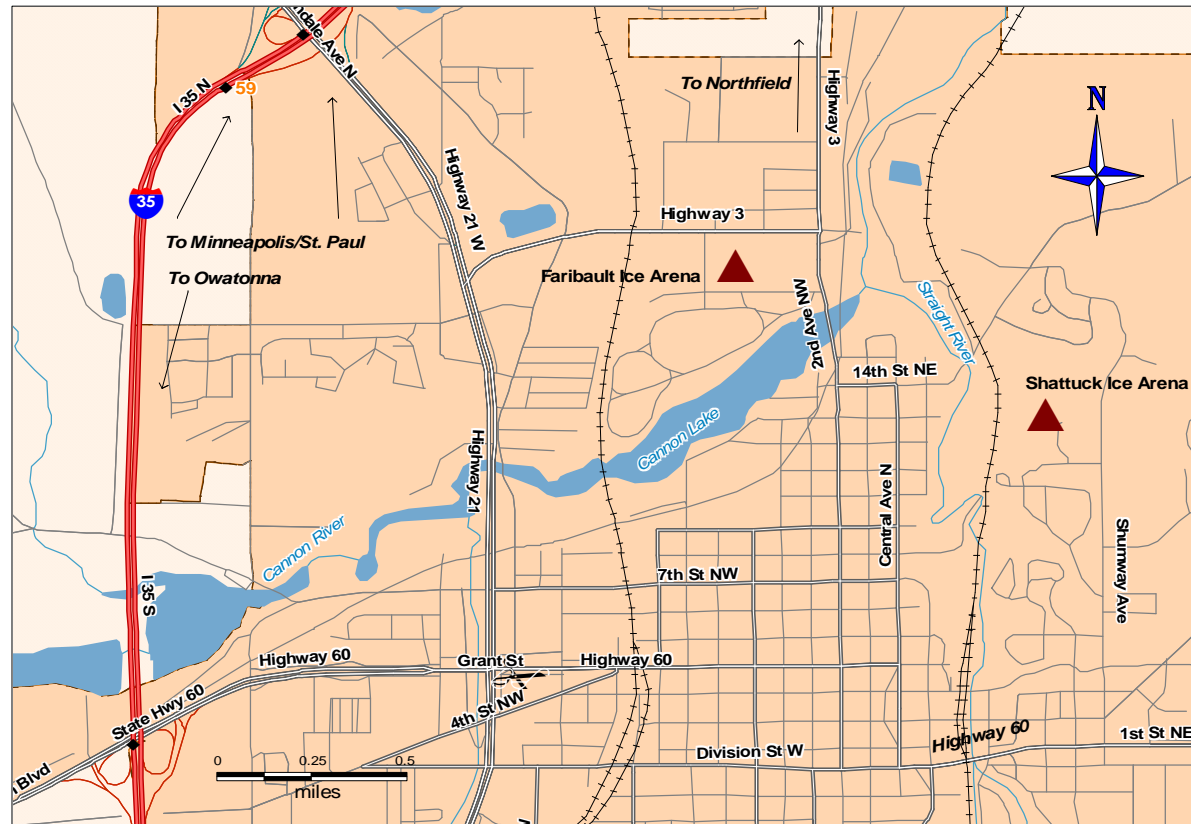

## Location of Faribault and Shattuck Ice Arenas

### **Directions to Faribault Ice Arena from North:**

Exit from I-35 at Exit 59, heading South into Faribault on Hwy 21. Take a left onto Hwy 3 towards Northfield. After passing under the blue railroad bridge, take first right into North Alexander Park. Road ends at the Ice Arena and Football Field parking lot.

### **Directions to Faribault Ice Arena from South:**

Exit from I-35 at Exit 55, heading North into Faribault on Hwy 21. Take a right onto Hwy 3 towards Northfield. After passing under the blue railroad bridge, take first right into North Alexander Park. Road ends at the Ice Arena and Football Field parking lot.