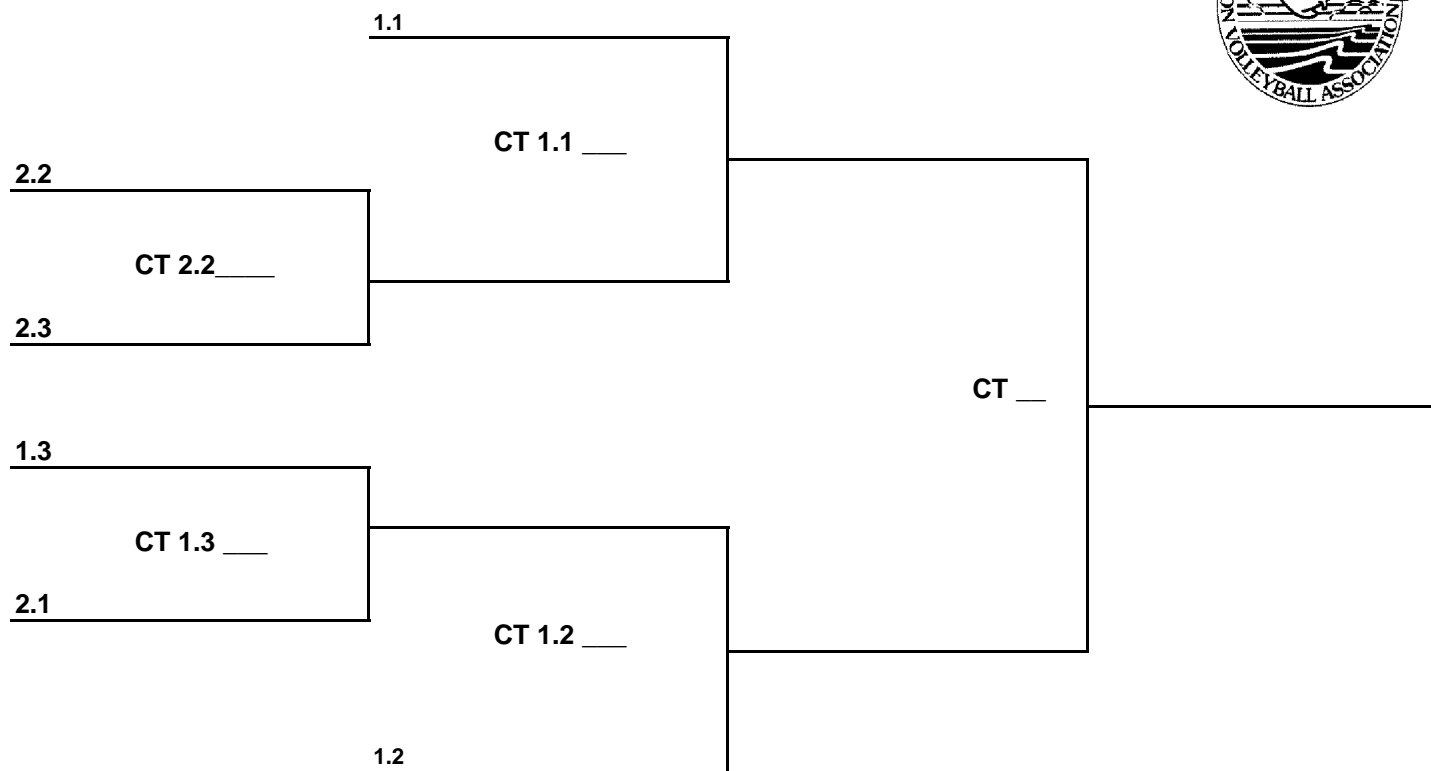

6-TEAM PLAYOFF BRACKET

WORK TEAMS: 1st Place BYE teams

WORK TEAMS: Loser of previous match(es) with least travel (based on team rep address), unless otherwise indicated.