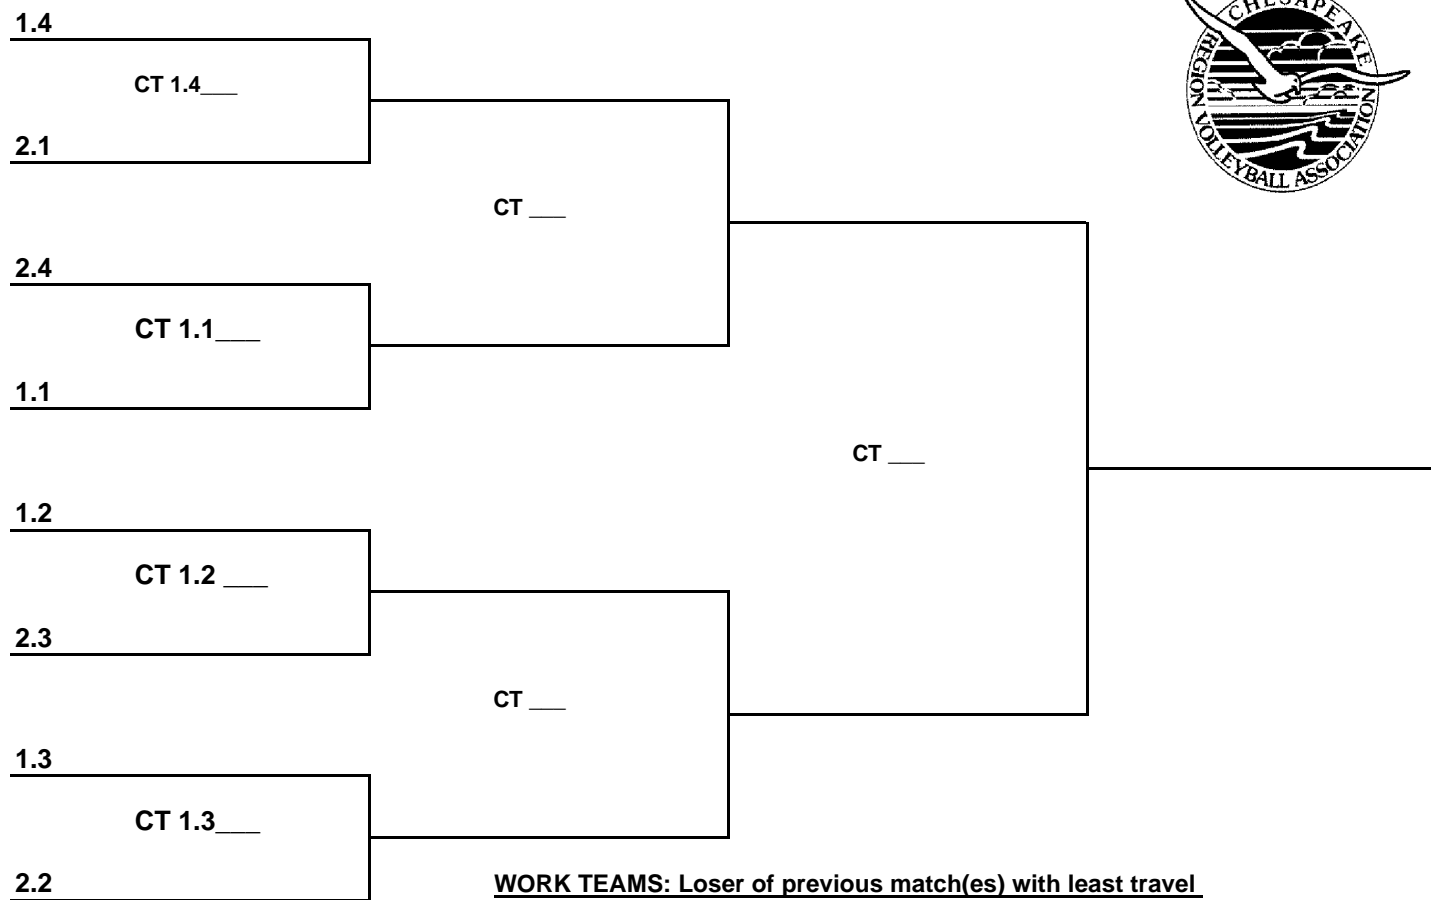

8-TEAM PLAYOFF BRACKET

WORK TEAMS: Loser of previous match(es) with least travel (based on team rep address), unless otherwise indicated.

WORK TEAMS: Loser of final game of the last pool match(es), unless otherwise indicated.