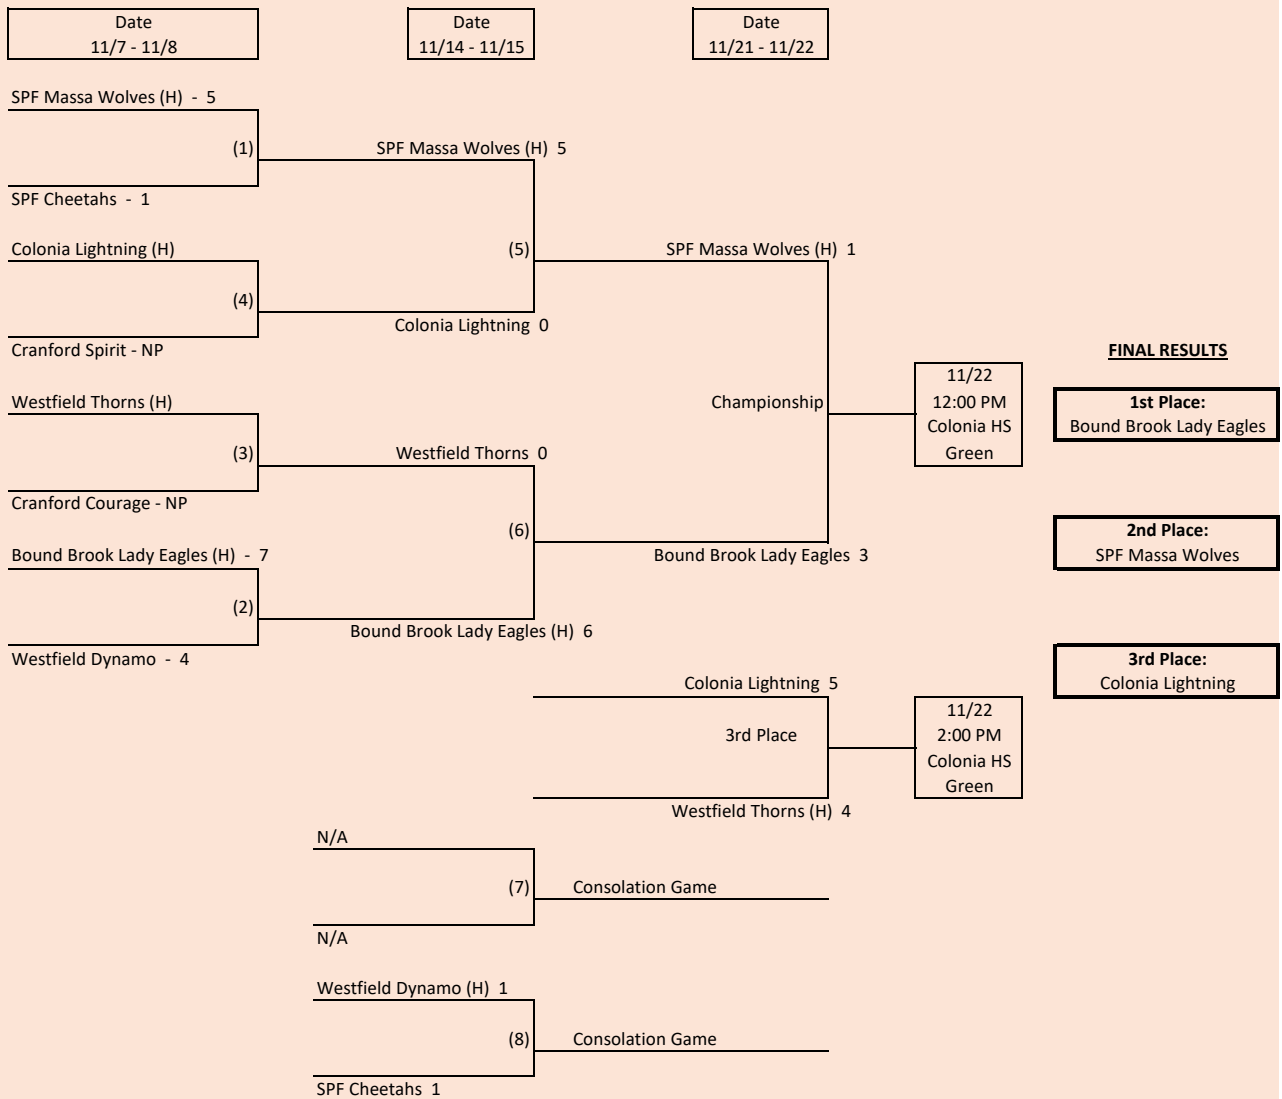

U13 GIRLS WHITE - 8 TEAM DIVISION - FALL 2020

Format D - 8 Team Division

Option of Winner of (7) vs Winner of (8) on 11/21 (Town/Team Discretion)

White - Fall 2020 Regular Season Standings

Rank	Team	W	L	T	PTS	Goals Against	Goal Differential	HTH
1	SPF Massa Wolves	7	0	0	35	0	32	
2	Bound Brook Lady Eagles	6	1	0	31	3	31	
3	Westfield Thorns	5	2	0	27	7	10	
4	Colonia Lightning	4	3	0	23	15	-2	
5	Cranford Spirit	1	4	2	15	22	-15	
6	Cranford Courage	1	5	1	13*	18	-14	1
7	Westfield Dynamo	1	5	1	13*	24	-19	0
8	SPF Cheetahs	1	6	0	11	27	-23	

Tie Breaker (Head to Head, Goals Against, Goal Differential):

* First Tie Breaker is Head to Head

11/1 Game: Cranford 2 Westfield 1
CRANFORD IS HIGHER SEED

* Second Tie Breaker is Goals Against

*Third Tie Breaker is Goal Differential