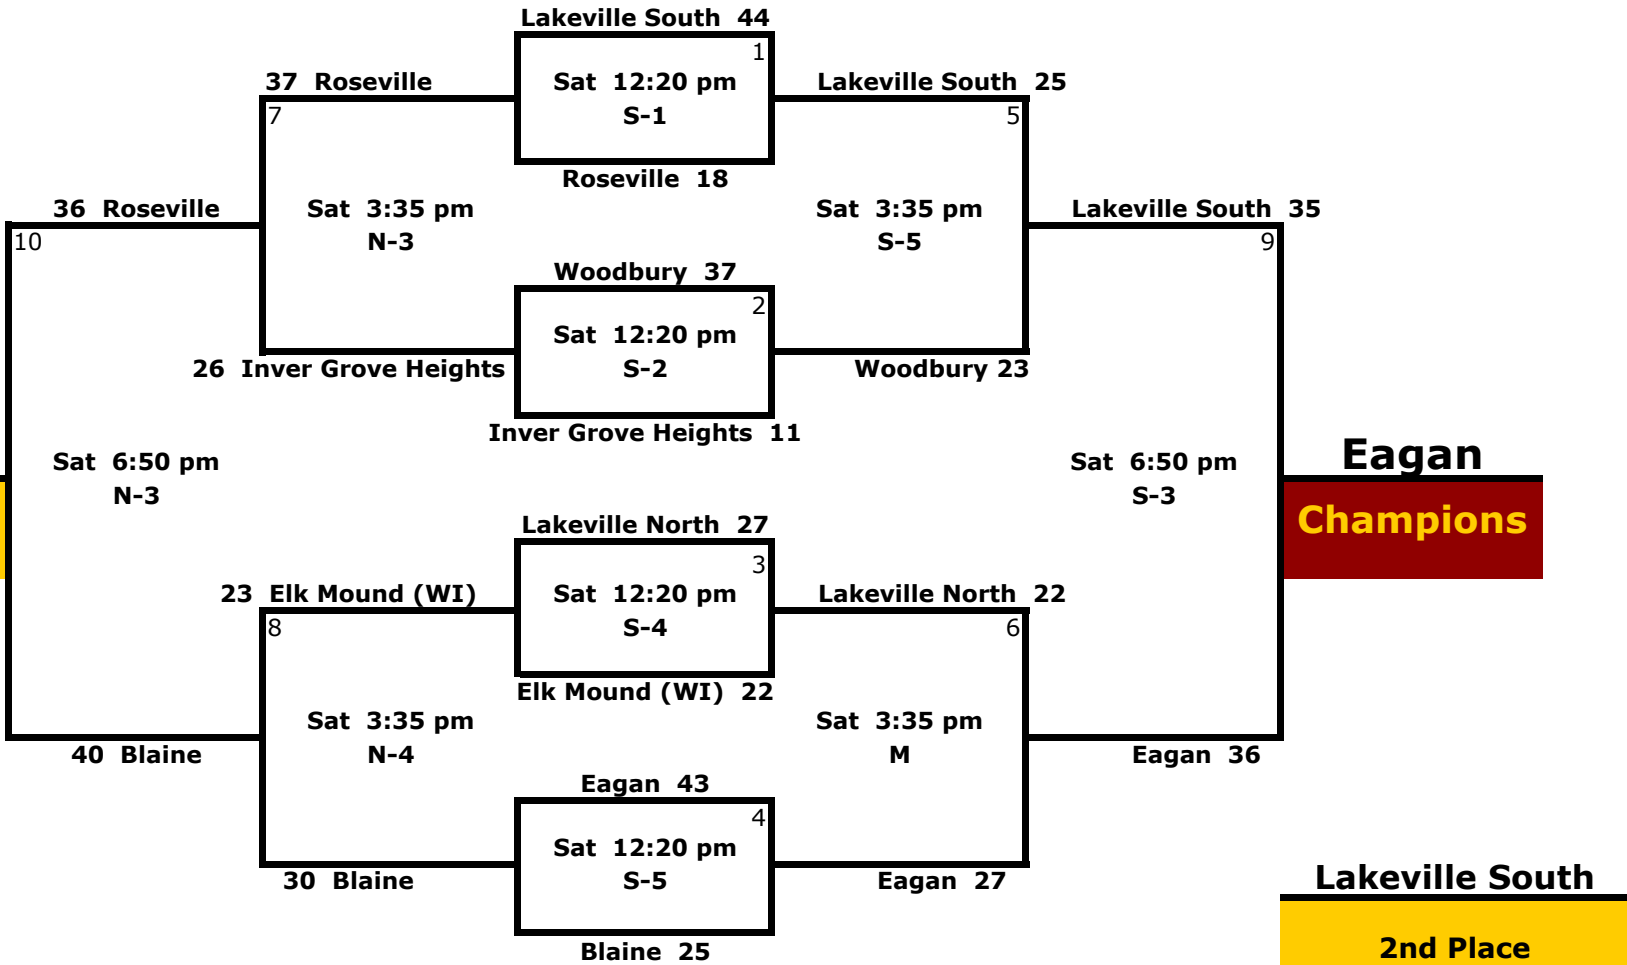

**Lakeville South Cougar Classic**  
January 14 & 15, 2012

**6A**

**Gym Codes**

- S** = South High School
- N** = North High School
- C** = Century Middle School
- K** = Kenwood Middle School
- M** = McGuire Middle School

**Saturday - Bracket**

**14 Inver Grove Heights**

12 Defeated (7)

**Elk Mound**

**Sat 5:45 pm**

**K-1**

**Friendship**

Defeated (8)

**31 Elk Mound**

**Woodbury 15**

Defeated (5) 11

**Sat 6:50 pm**

**S-5**

**Woodbury**

**3rd Place**

Defeated (6)

**Lakeville North 13**