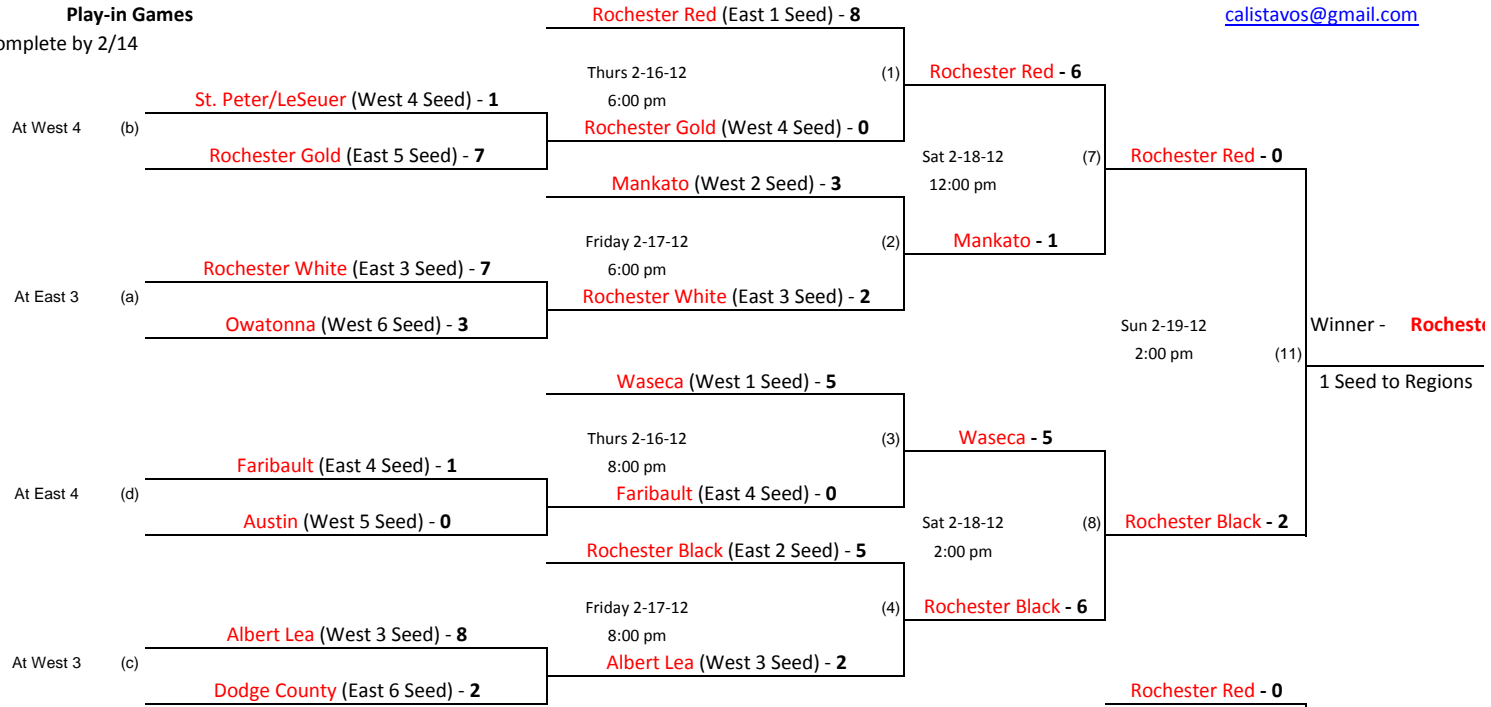

Minnesota Hockey District 9 Bantam B League Play-offs

Games played in Faribault at Faribault Ice Arena and Shattuck St. Mary's
The Highest Seed in Each Game is the Home Team

Coordinator: Calista Vos
calistavos@gmail.com

Play-in Games

Complete by 2/14

Playback Bracket