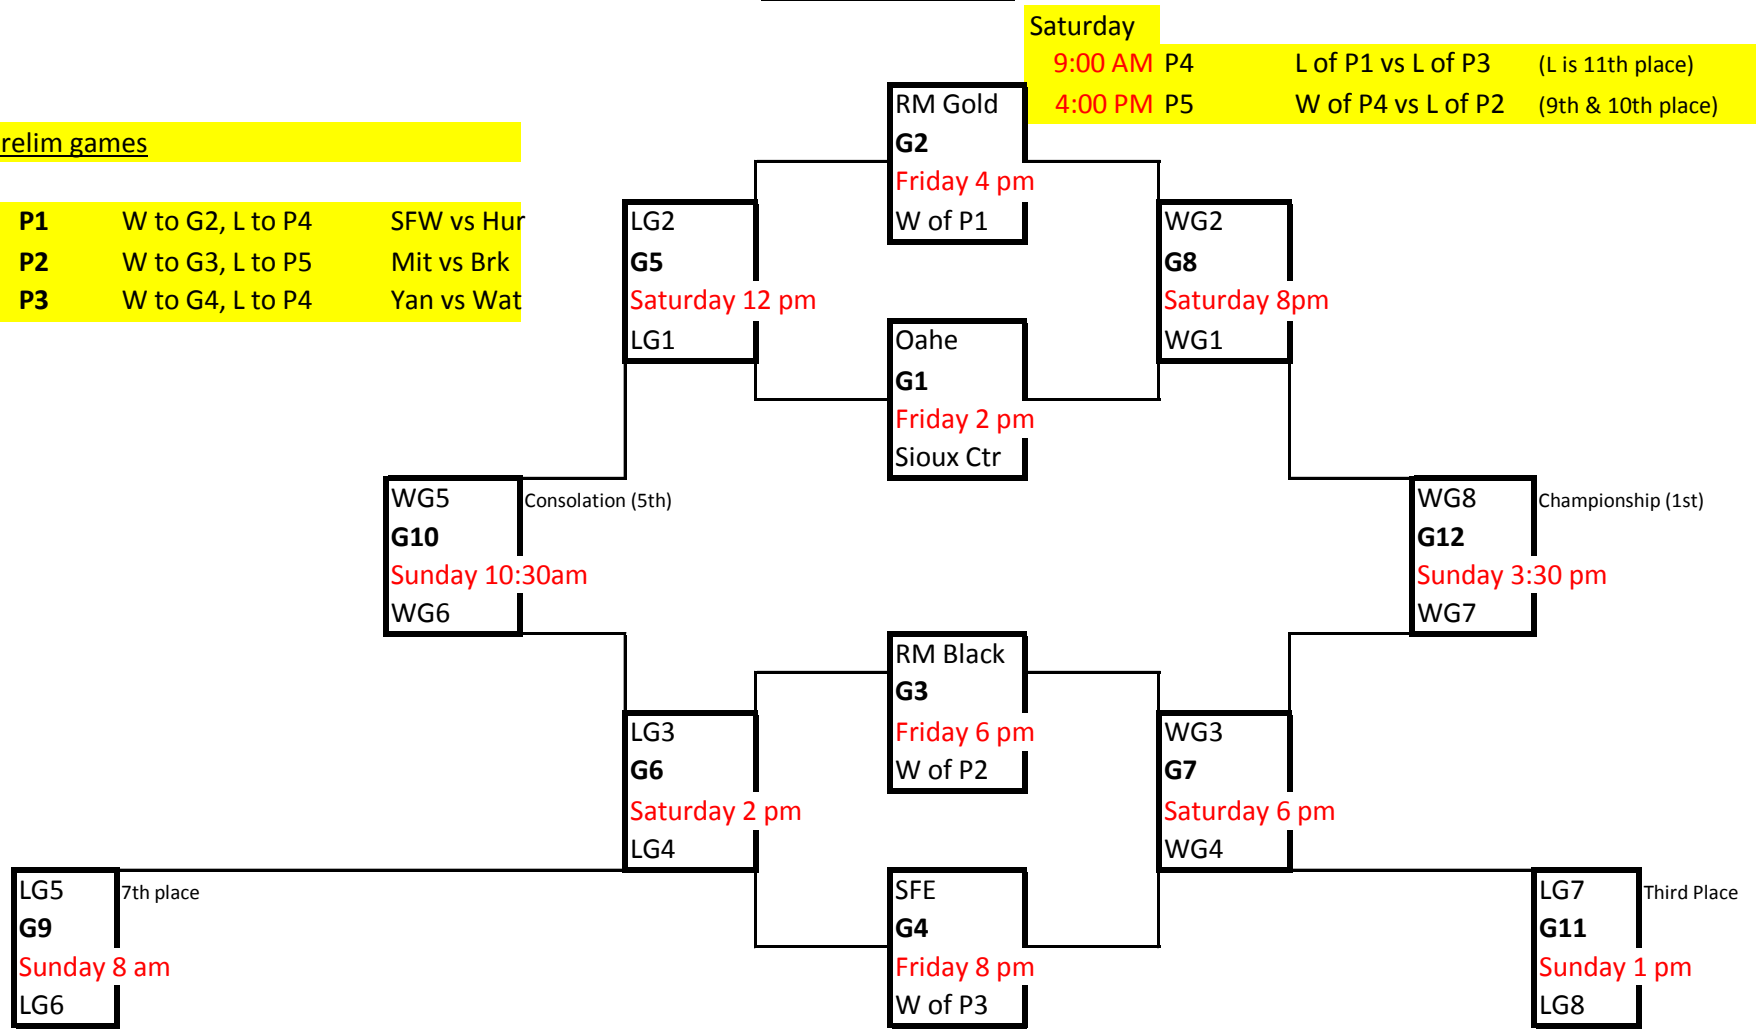

11 team tournament

Saturday

9:00 AM P4 L of P1 vs L of P3 (L is 11th place)
 4:00 PM P5 W of P4 vs L of P2 (9th & 10th place)

Friday Prelim games

8am 9 vs 8 P1 W to G2, L to P4 SFW vs Hur
 10am 10 vs 7 P2 W to G3, L to P5 Mit vs Brk
 12pm 11 vs 6 P3 W to G4, L to P4 Yan vs Wat

17 games

Start	Friday	8:00 AM	P1	Prelim	Winner to G2, Loser to P4
		10:00 AM	P2	Prelim	Winner to G3, Loser to P5
		12:00 PM	P3	Prelim	Winner to G4, Loser to P4
		2:00 PM	G1	Seed 4 vs Seed 5	
		4:00 PM	G2	Seed 1 vs W of P1	
		6:00 PM	G3	Seed 2 vs W of P2	
		8:00 PM	G4	Seed 3 vs W of P3	
		Saturday	9:00 AM	P4	Loser of P1 vs Loser of P3
	11:00 AM		Opening Ceremonies		
	12:00 PM		G5	L of G1 vs L of G2	
	2:00 PM		G6	L of G3 vs L of G4	
	4:00 PM		P5	Winner of P4 vs Loser of P2	(9th place, 10th place)
	6:00 PM		G7	W of G3 vs W of G4	
	8:00 PM		G8	W of G1 vs W of G2	
	Sunday	8:00 AM	G9	7th place	
		10:30 AM	G10	5th place	
		1:00 PM	G11	3rd place	
3:30 PM		G12	1st place		