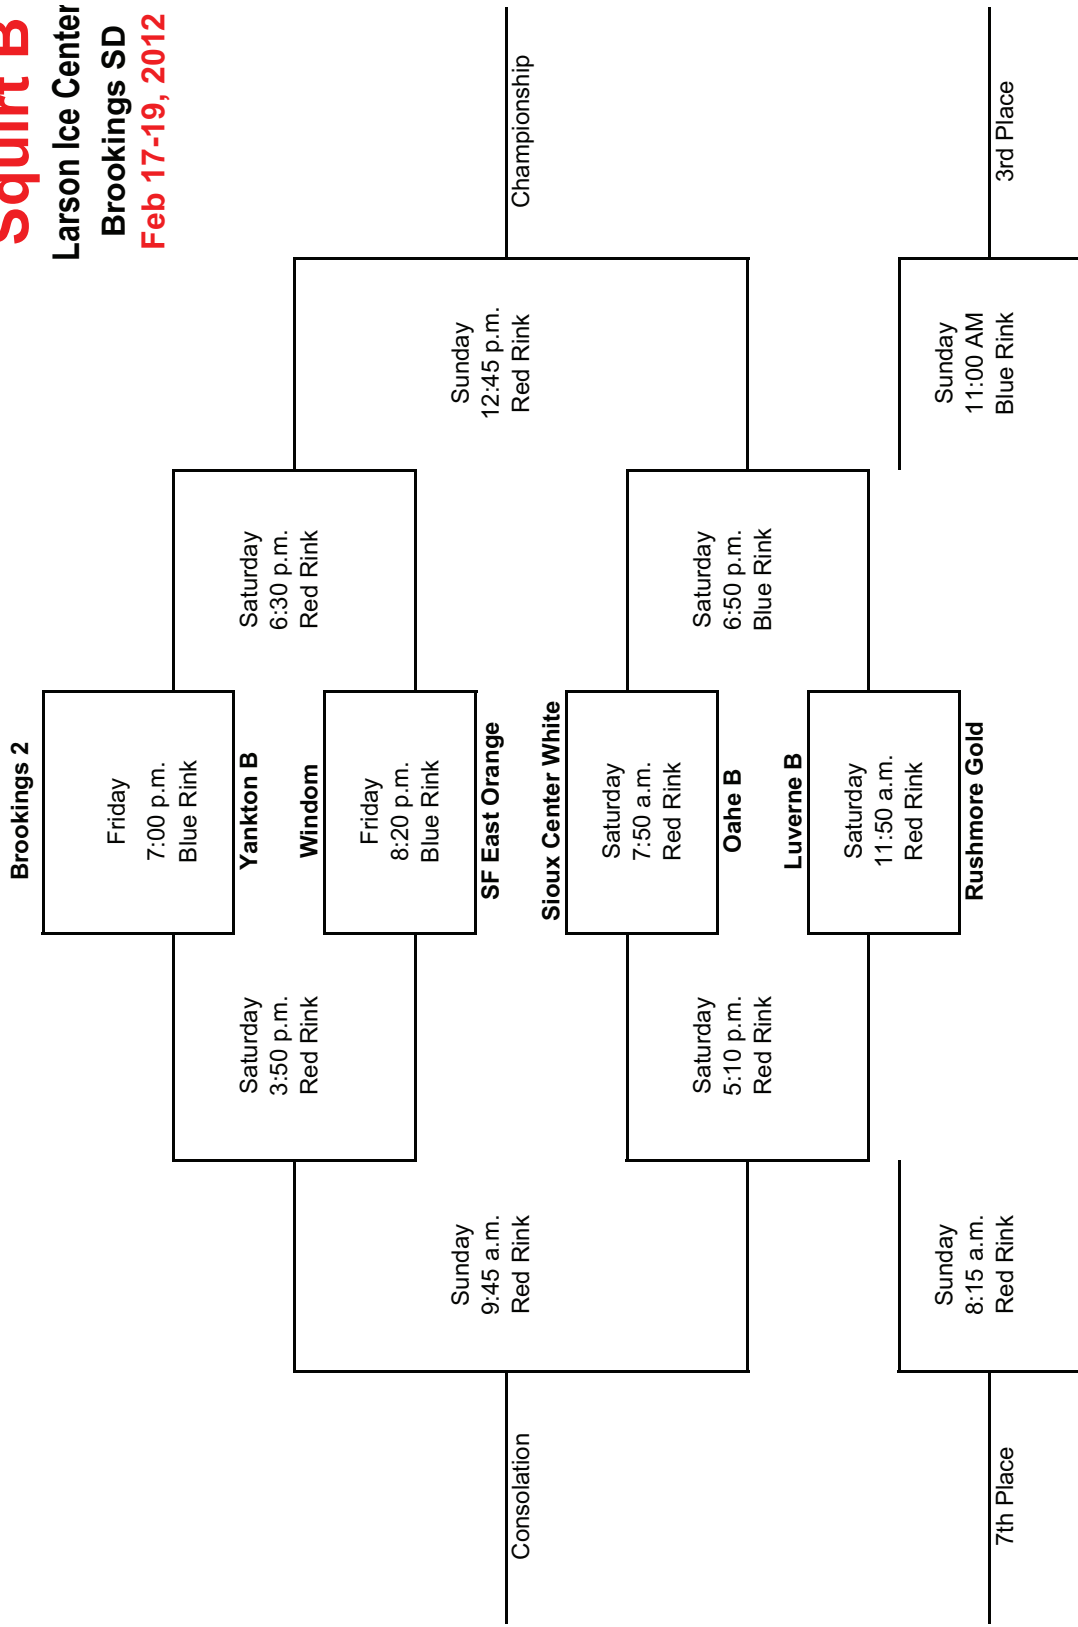

Squirt B
Larson Ice Center
Brookings SD
Feb 17-19, 2012

Top Team in each bracket will be designated as Home and will wear light jersey