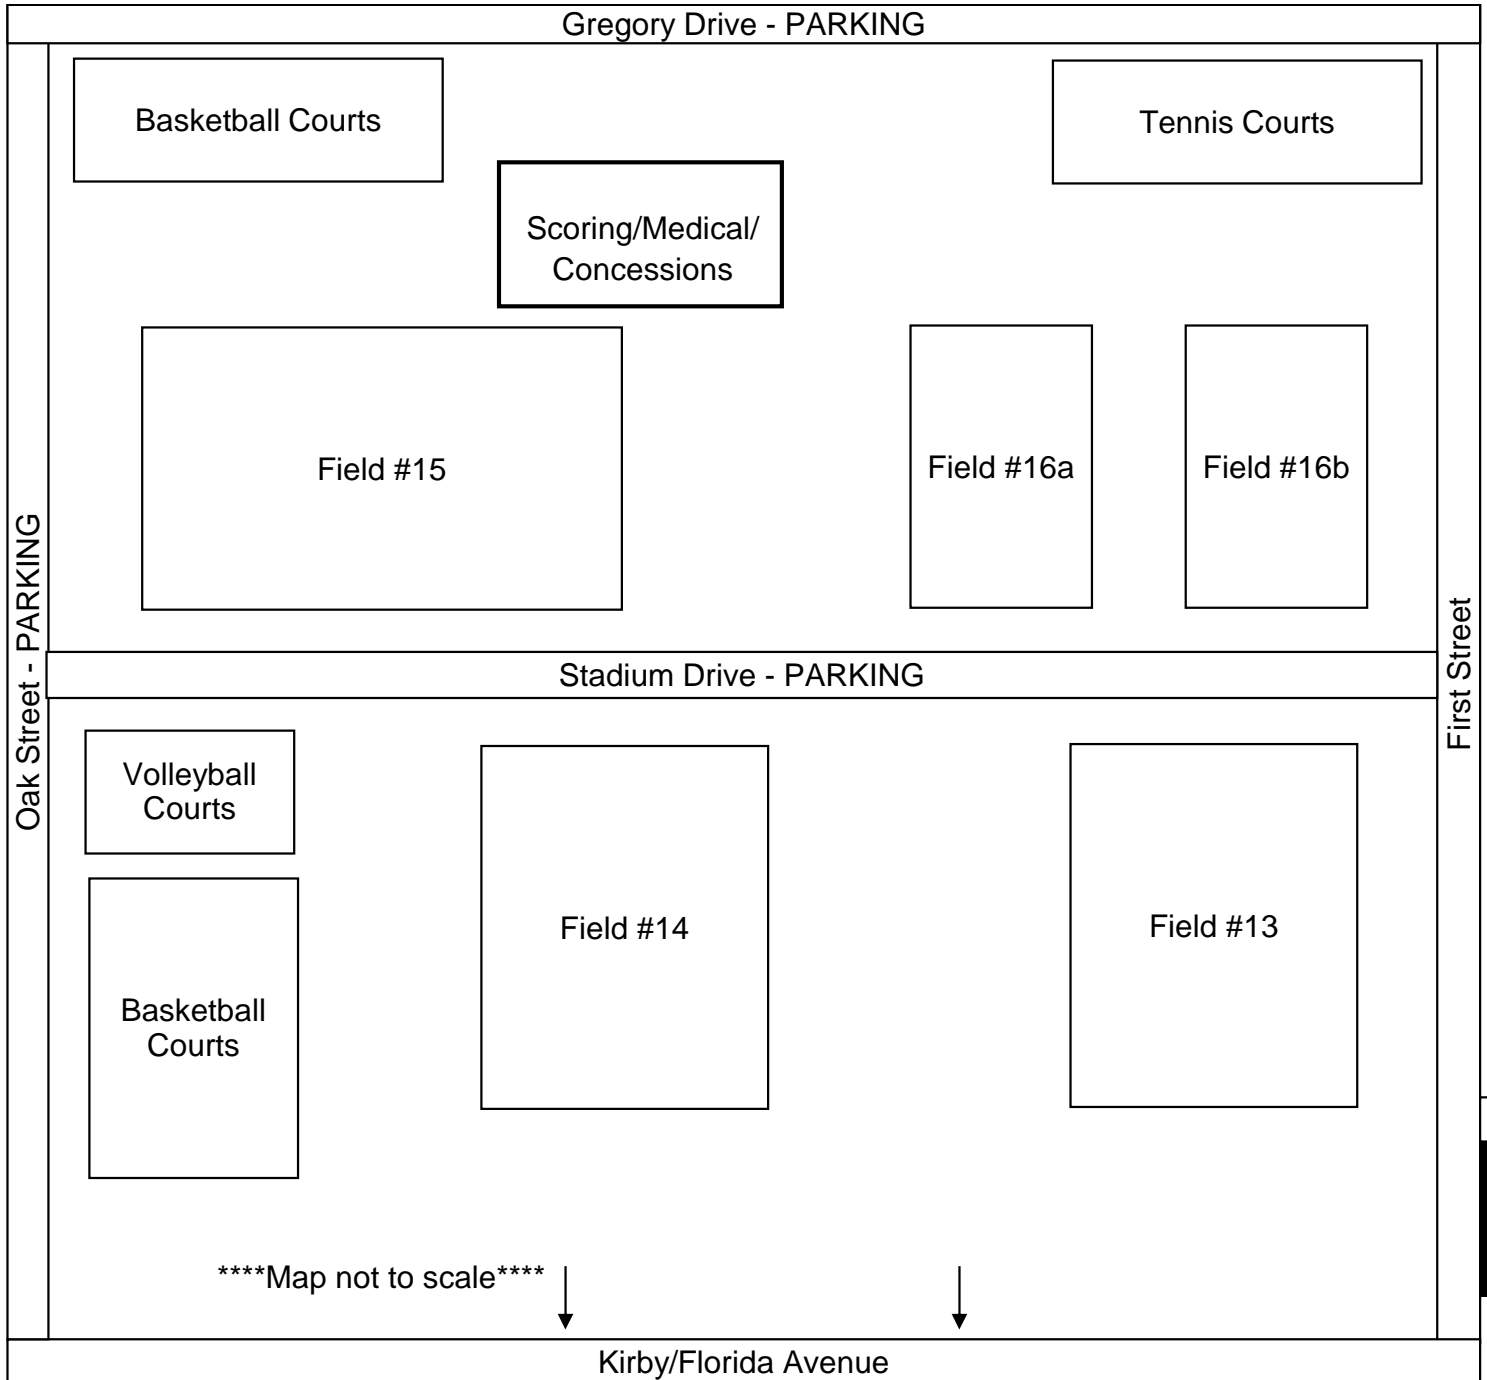

# 2012 ILLINOIS FC FALL CUP MULTIPLEX FIELD LAYOUT

Peabody Drive  
U of I Parking Lot #E24  
Good for tournament use.