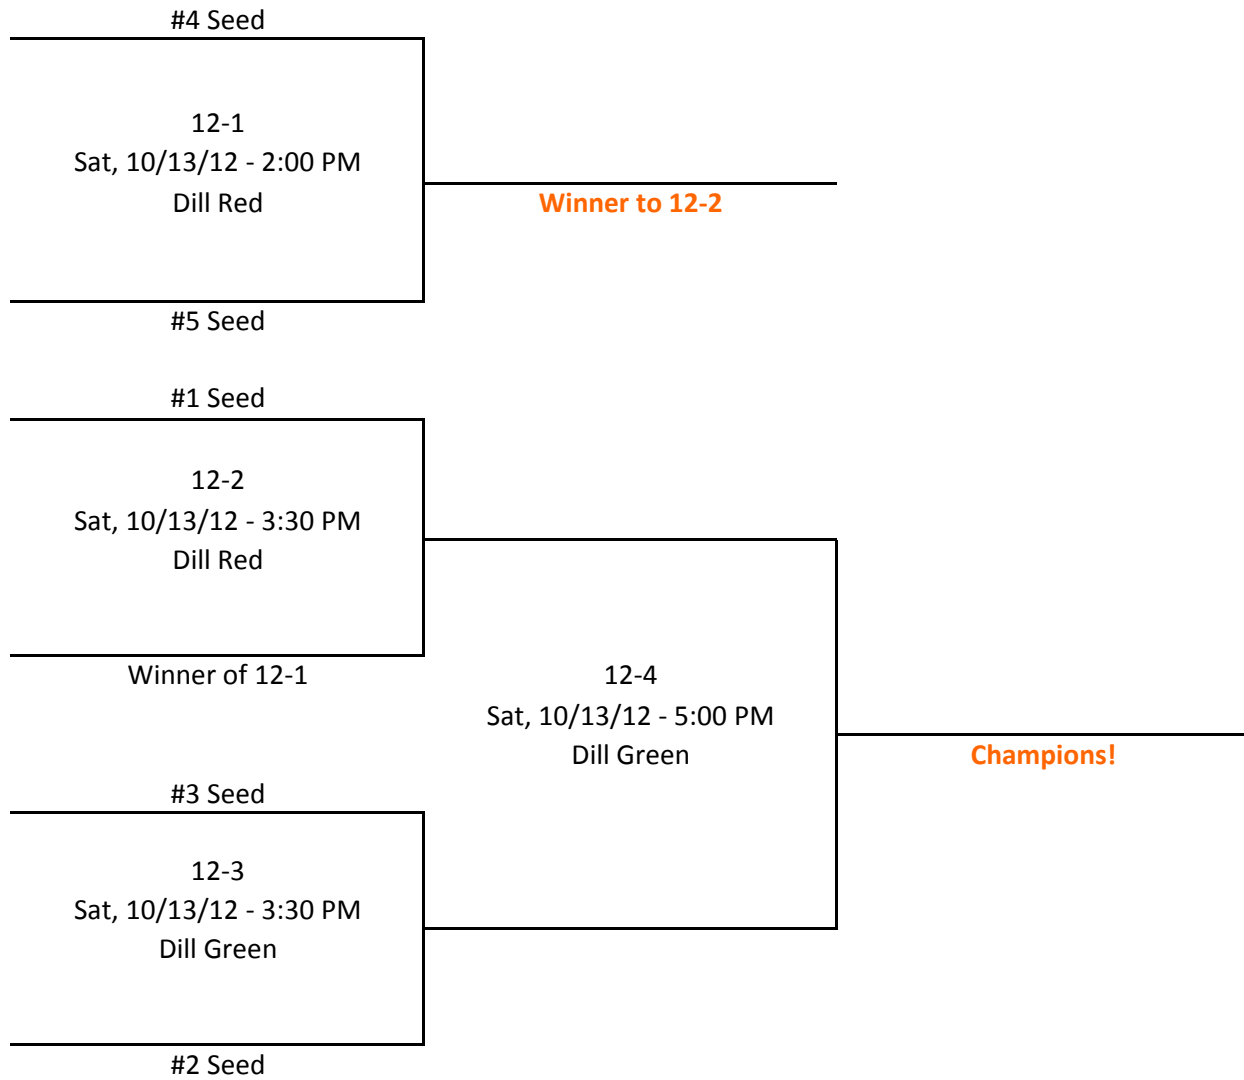

Game	Day	Time	Field	Score	Team	VS	Team	Score
12A1	Saturday	9:00 AM	Dill Green		Papillion Outlaws	A3 A5	MAA Sizzle 11U	
12A2	Saturday	10:30 AM	Dill Green		Millard Heat 12U	A2 A3	Papillion Outlaws	
12A3	Saturday	10:30 AM	Dill Red		Millard Heat 11U	A1 A4	Keystone Cobra Z1s	
12A4	Saturday	12:00 PM	Dill Green		MAA Sizzle 11U	A5 A1	Millard Heat 11U	
12A5	Saturday	12:00 PM	Dill Red		Keystone Cobra Z1s	A4 A2	Millard Heat 12U	

**\*75 Minute Drop Dead (No Reverting Back, No Completing Innings) Applies to All Games**

**Other Than the Championship**

**\*Coin Flip Used to Determine Home Team**

Schedules are Subject to Change

# Championship Bracket

**\*75 Minute Drop Dead (No Reverting Back, No Completing Innings) Applies to All Games Other Than the Championship**

**\*Better Seed Has Choice of Home or Visitor**