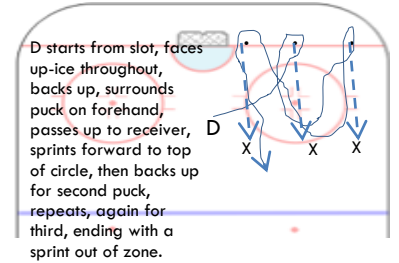

# DISTRICT 9 HOCKEY

Drills for defensemen—Many thanks to Pat Cullen and St. Olaf College Men's Hockey Head Coach Sean Goldsworthy

← 3 Puck Pokecheck

→ 3 puck surround

← BO Passes

→ Brad Berry around circle