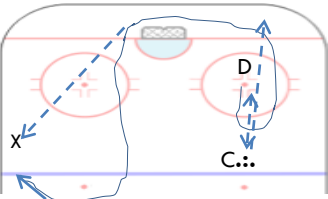

# DISTRICT 9 HOCKEY

Drills for defensemen—Many thanks to Pat Cullen and St. Olaf College Men's Hockey Head Coach Sean Goldsworthy

← 3 Puck Pokecheck

→ 3 puck surround

← BO Passes

→ Brad Berry around circle