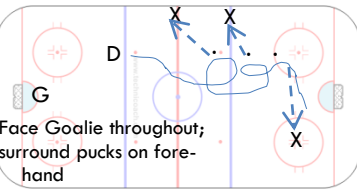

← Cullen Drill