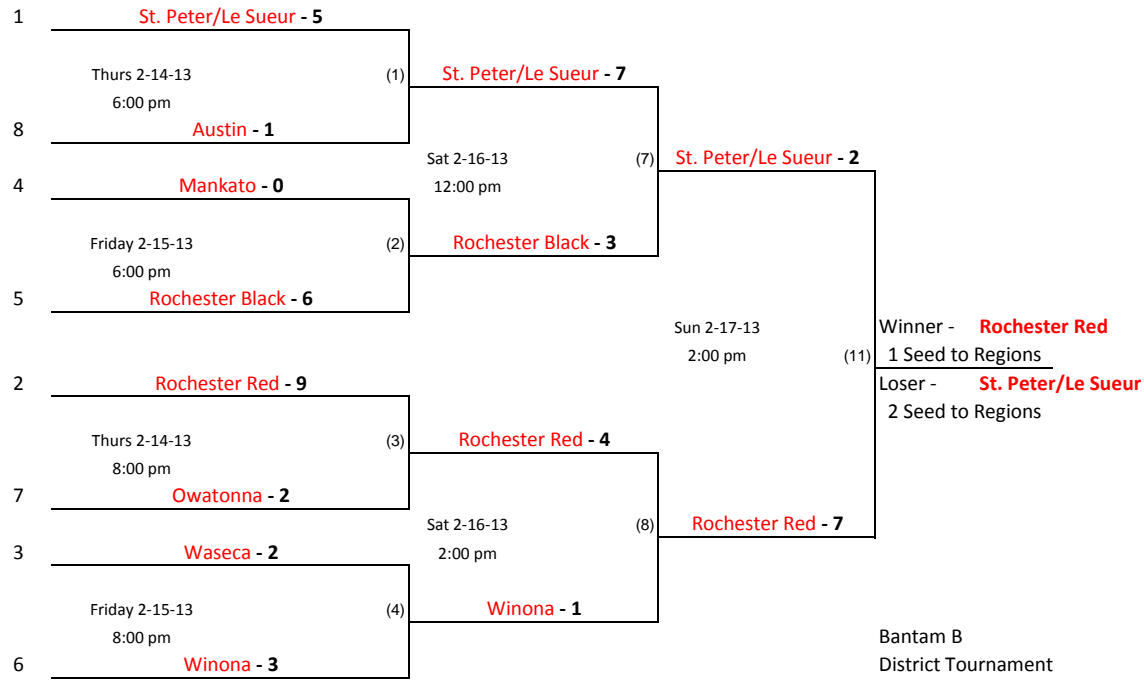

Minnesota Hockey District 9 Bantam B League Play-offs

Games played in Austin at Riverside and Packer Arenas

The Highest Seed in Each Game is the Home Team

seed

Bantam B
 District Tournament
 Location: Austin
 Director: Brian Schulz