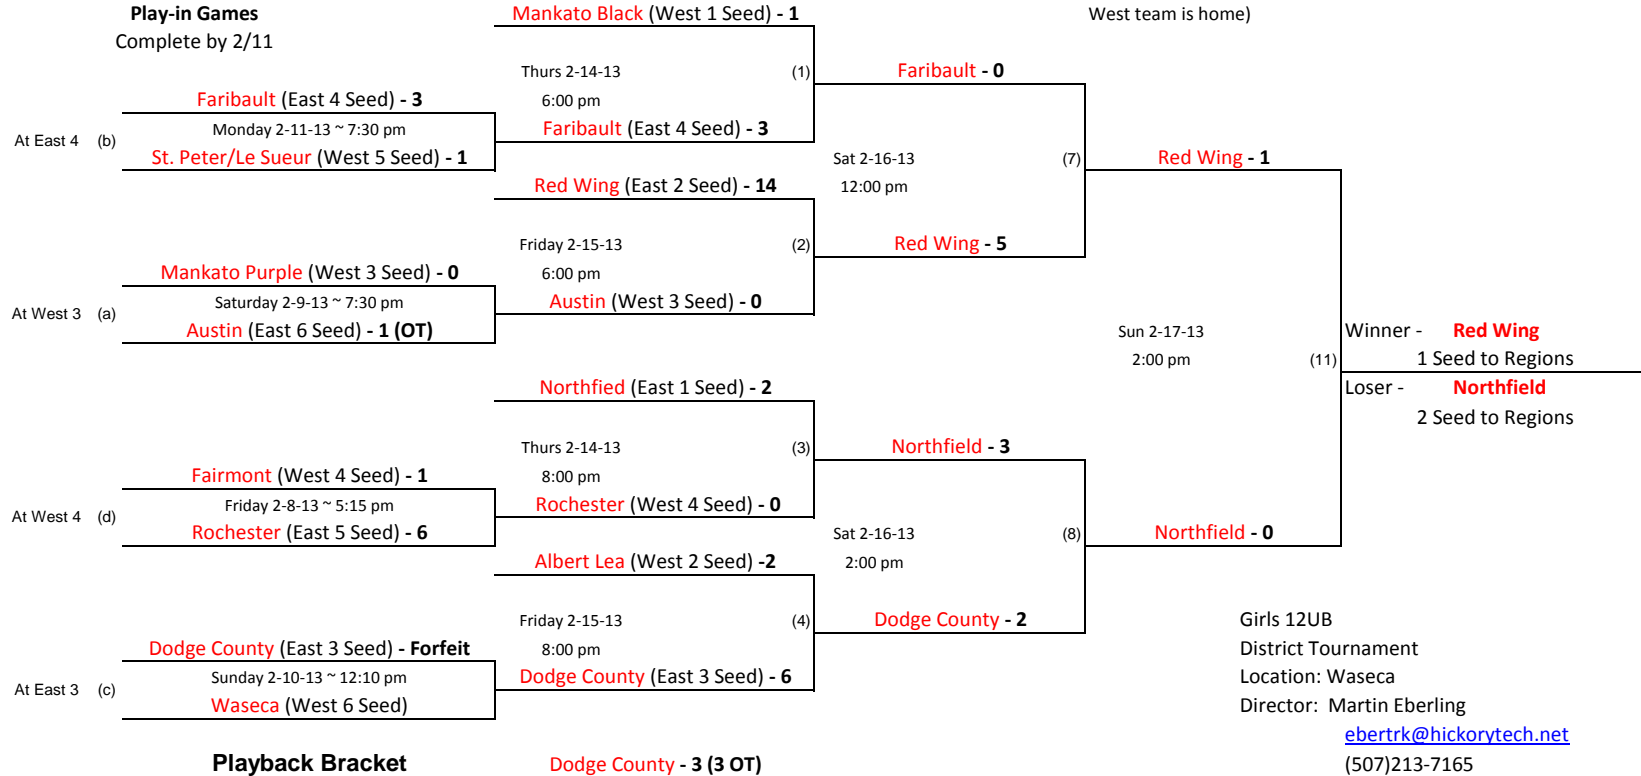

# Minnesota Hockey District 9 12UB League Play-offs

Games played in Waseca

*The Highest Seed in Each Game is the Home Team*

(If same seed -  
West team is home)

### Play-in Games

Complete by 2/11

### Playback Bracket