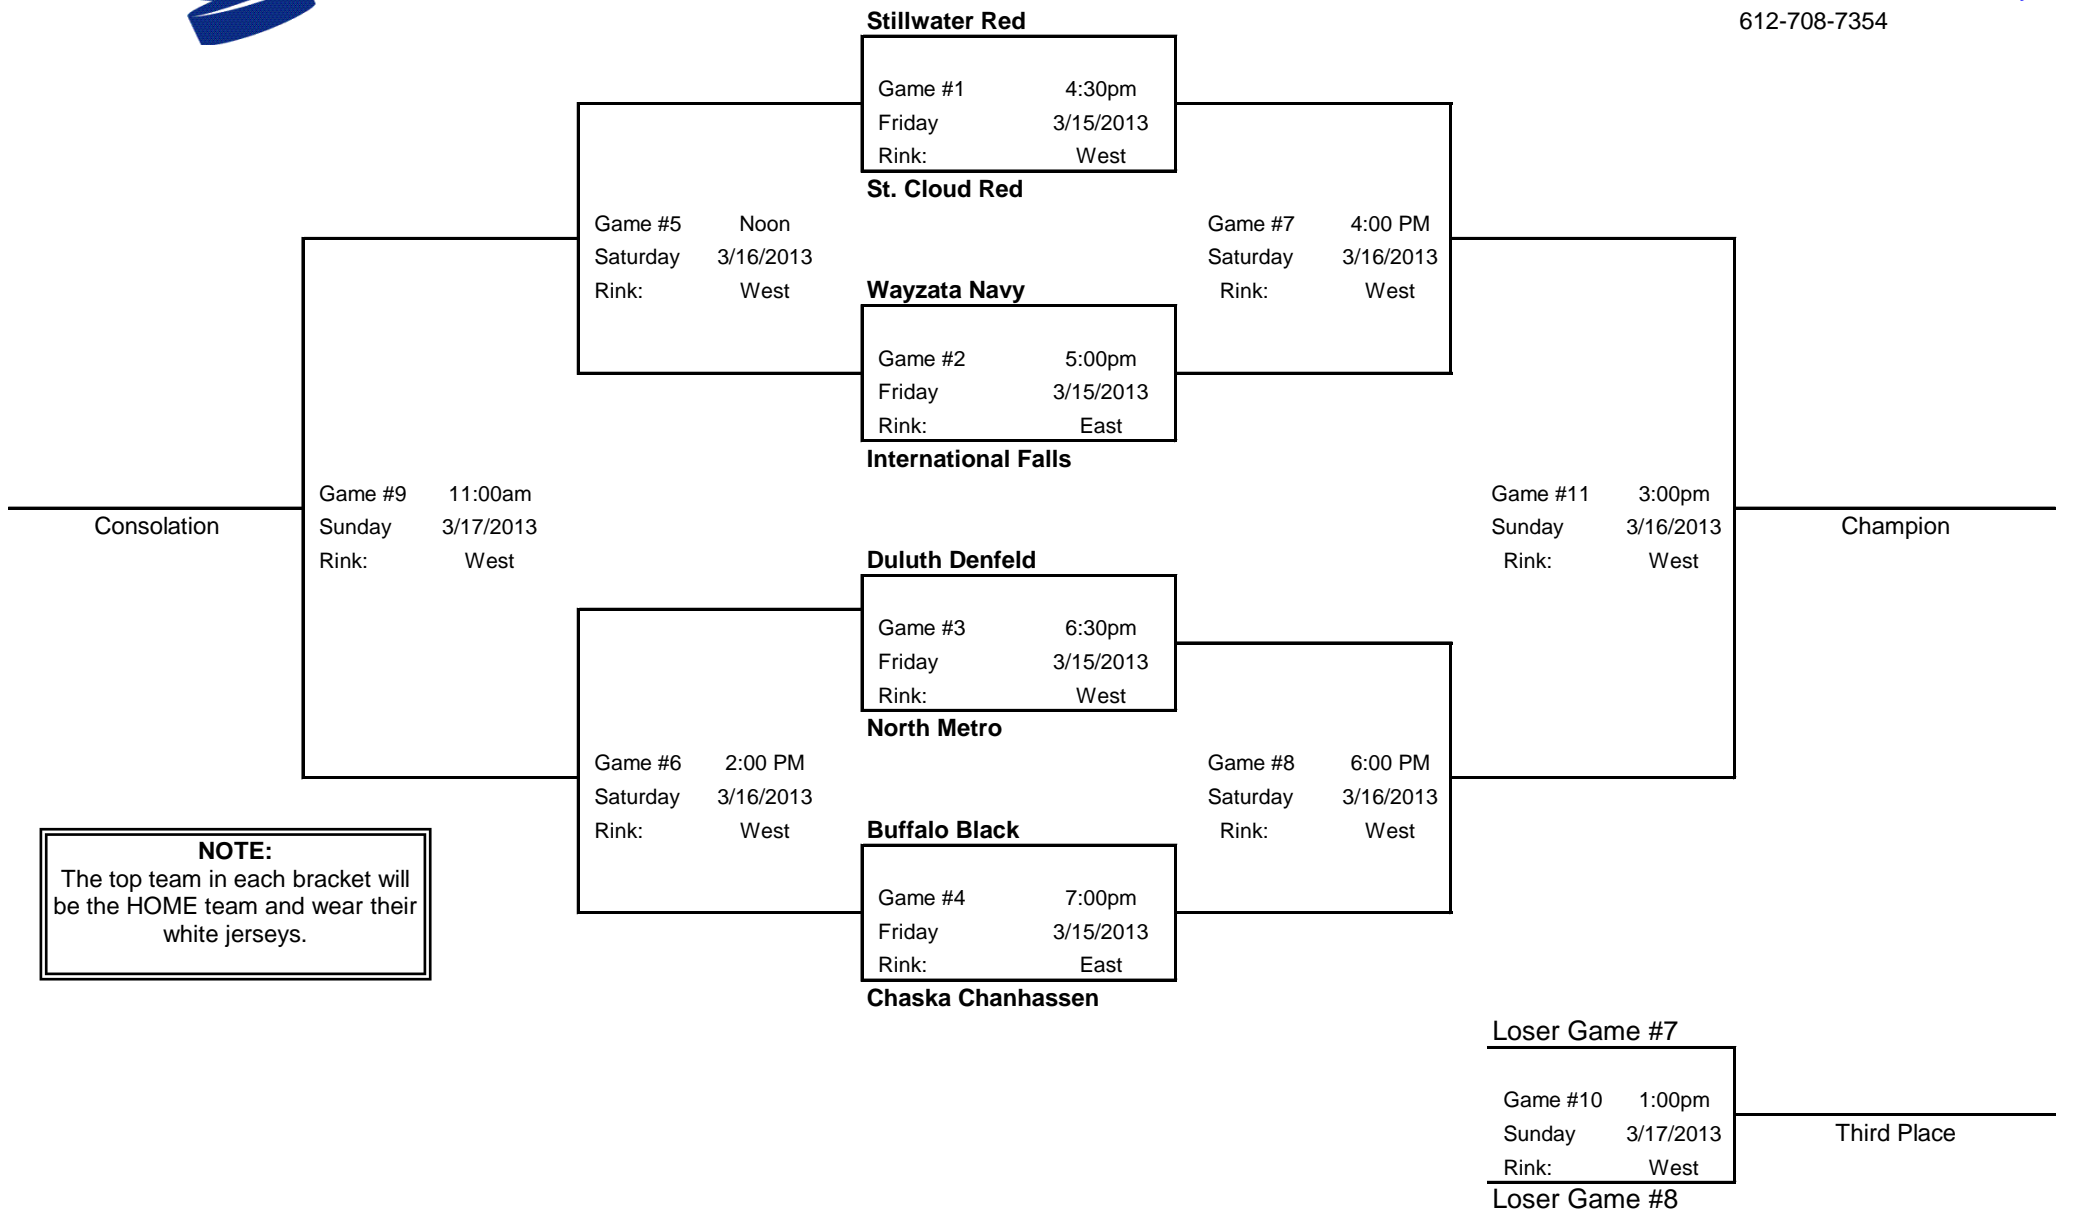

NOTE:
The top team in each bracket will be the HOME team and wear their white jerseys.

SPECIAL THANKS TO THE MINNESOTA HOCKEY PARTNERS: