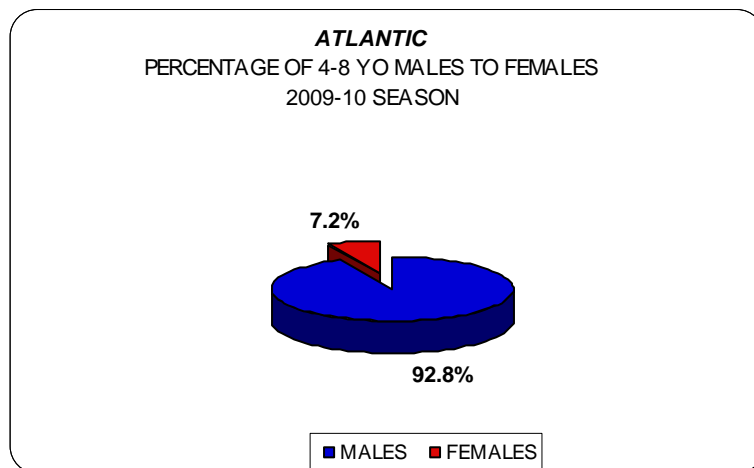

RETENTION INCREASES WITH AGE

The older a player gets and/or the more seasons a player plays, the more likely that player will stick with youth hockey. So while retention rates are high from Squirrels on up, the overall growth of hockey relies on acquiring more 4 to 8 year olds.

Atlantic retention results for 2009-10 by age segment:

1. **19.8% of all 4 Year Olds returned as 5 Year Olds** – National Average 32.1%
   - **39.8% of all 5 Year Olds returned as 6 Year Olds** – National Average 52.5%
   - **56.7% of all 6 Year Olds returned as 7 Year Olds** – National Average 67.8%
   - **68.9% of all 7 Year Olds returned as 8 Year Olds** – National Average 76.2%

▪ Retention rate for Squirrels in 2009-10:	80.6%	National Average:	85.6%
▪ Retention rate for Pee Wees in 2009-10:	87.0%	National Average:	91.2%
▪ Retention rate for Bantams in 2009-10:	90.0%	National Average:	93.6%

RATIO OF BOYS TO GIRLS – 4 TO 8 YEAR OLDS

Boys represented 92.8% of all 4 to 8 year olds in Atlantic in 2009-10 while girls represented 7.2%.

Nationally, boys represented 85.6% of all 4 to 8 year olds in 2009-10 while girls represented 14.4%.