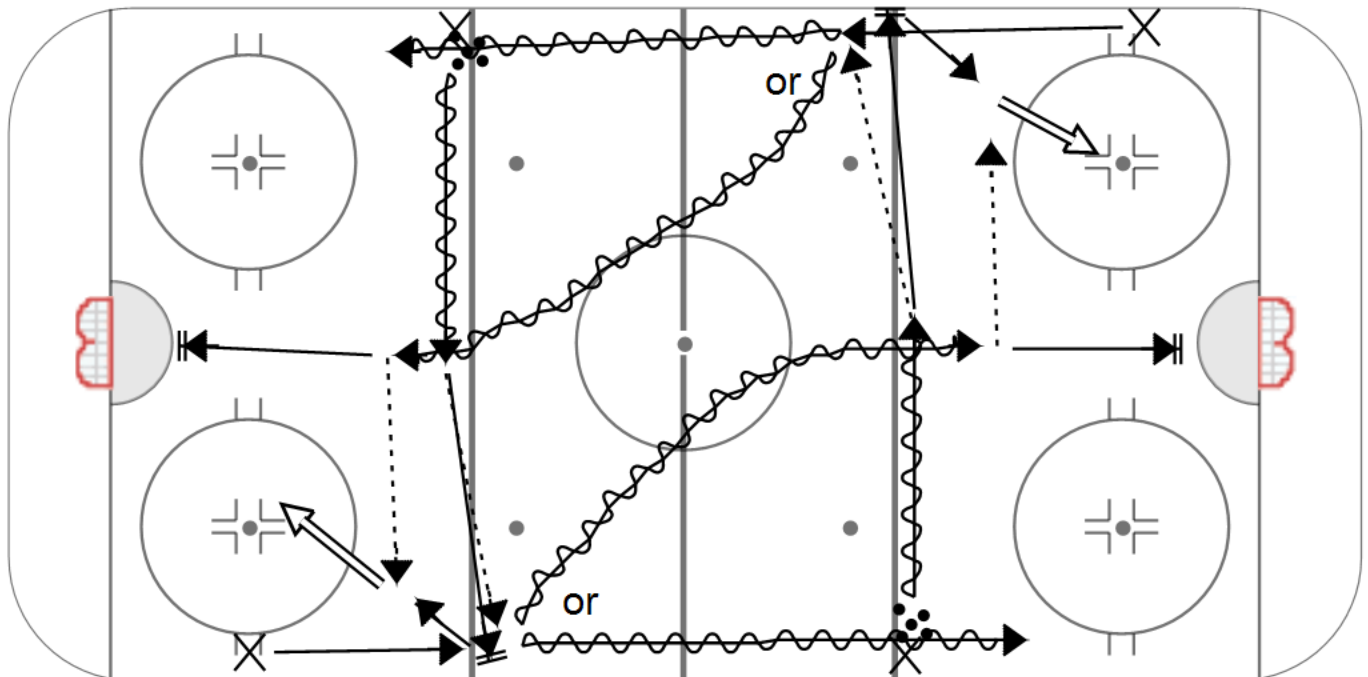

Category #1 :

Title : 2v0 attack middle or cross seam.

Category #2 :

Content elements :

Components:

Key points :

<input type="text"/>	<input type="text"/>	<input type="text"/>	<input type="text"/>
----------------------	----------------------	----------------------	----------------------

Description

Attack 2v0, puck start on the wall at blue whistle blows, player at hash mark skates up the wall and receives the puck.... makes choice, attack middle or attack up wall. player that passes the puck continues to the wall and stops and faces the puck. Opposite Forward then attacks that players end and they will go 2v0 either with mid ice kick out or 2-3(step behind) seam. pass. shooting then attacking net.