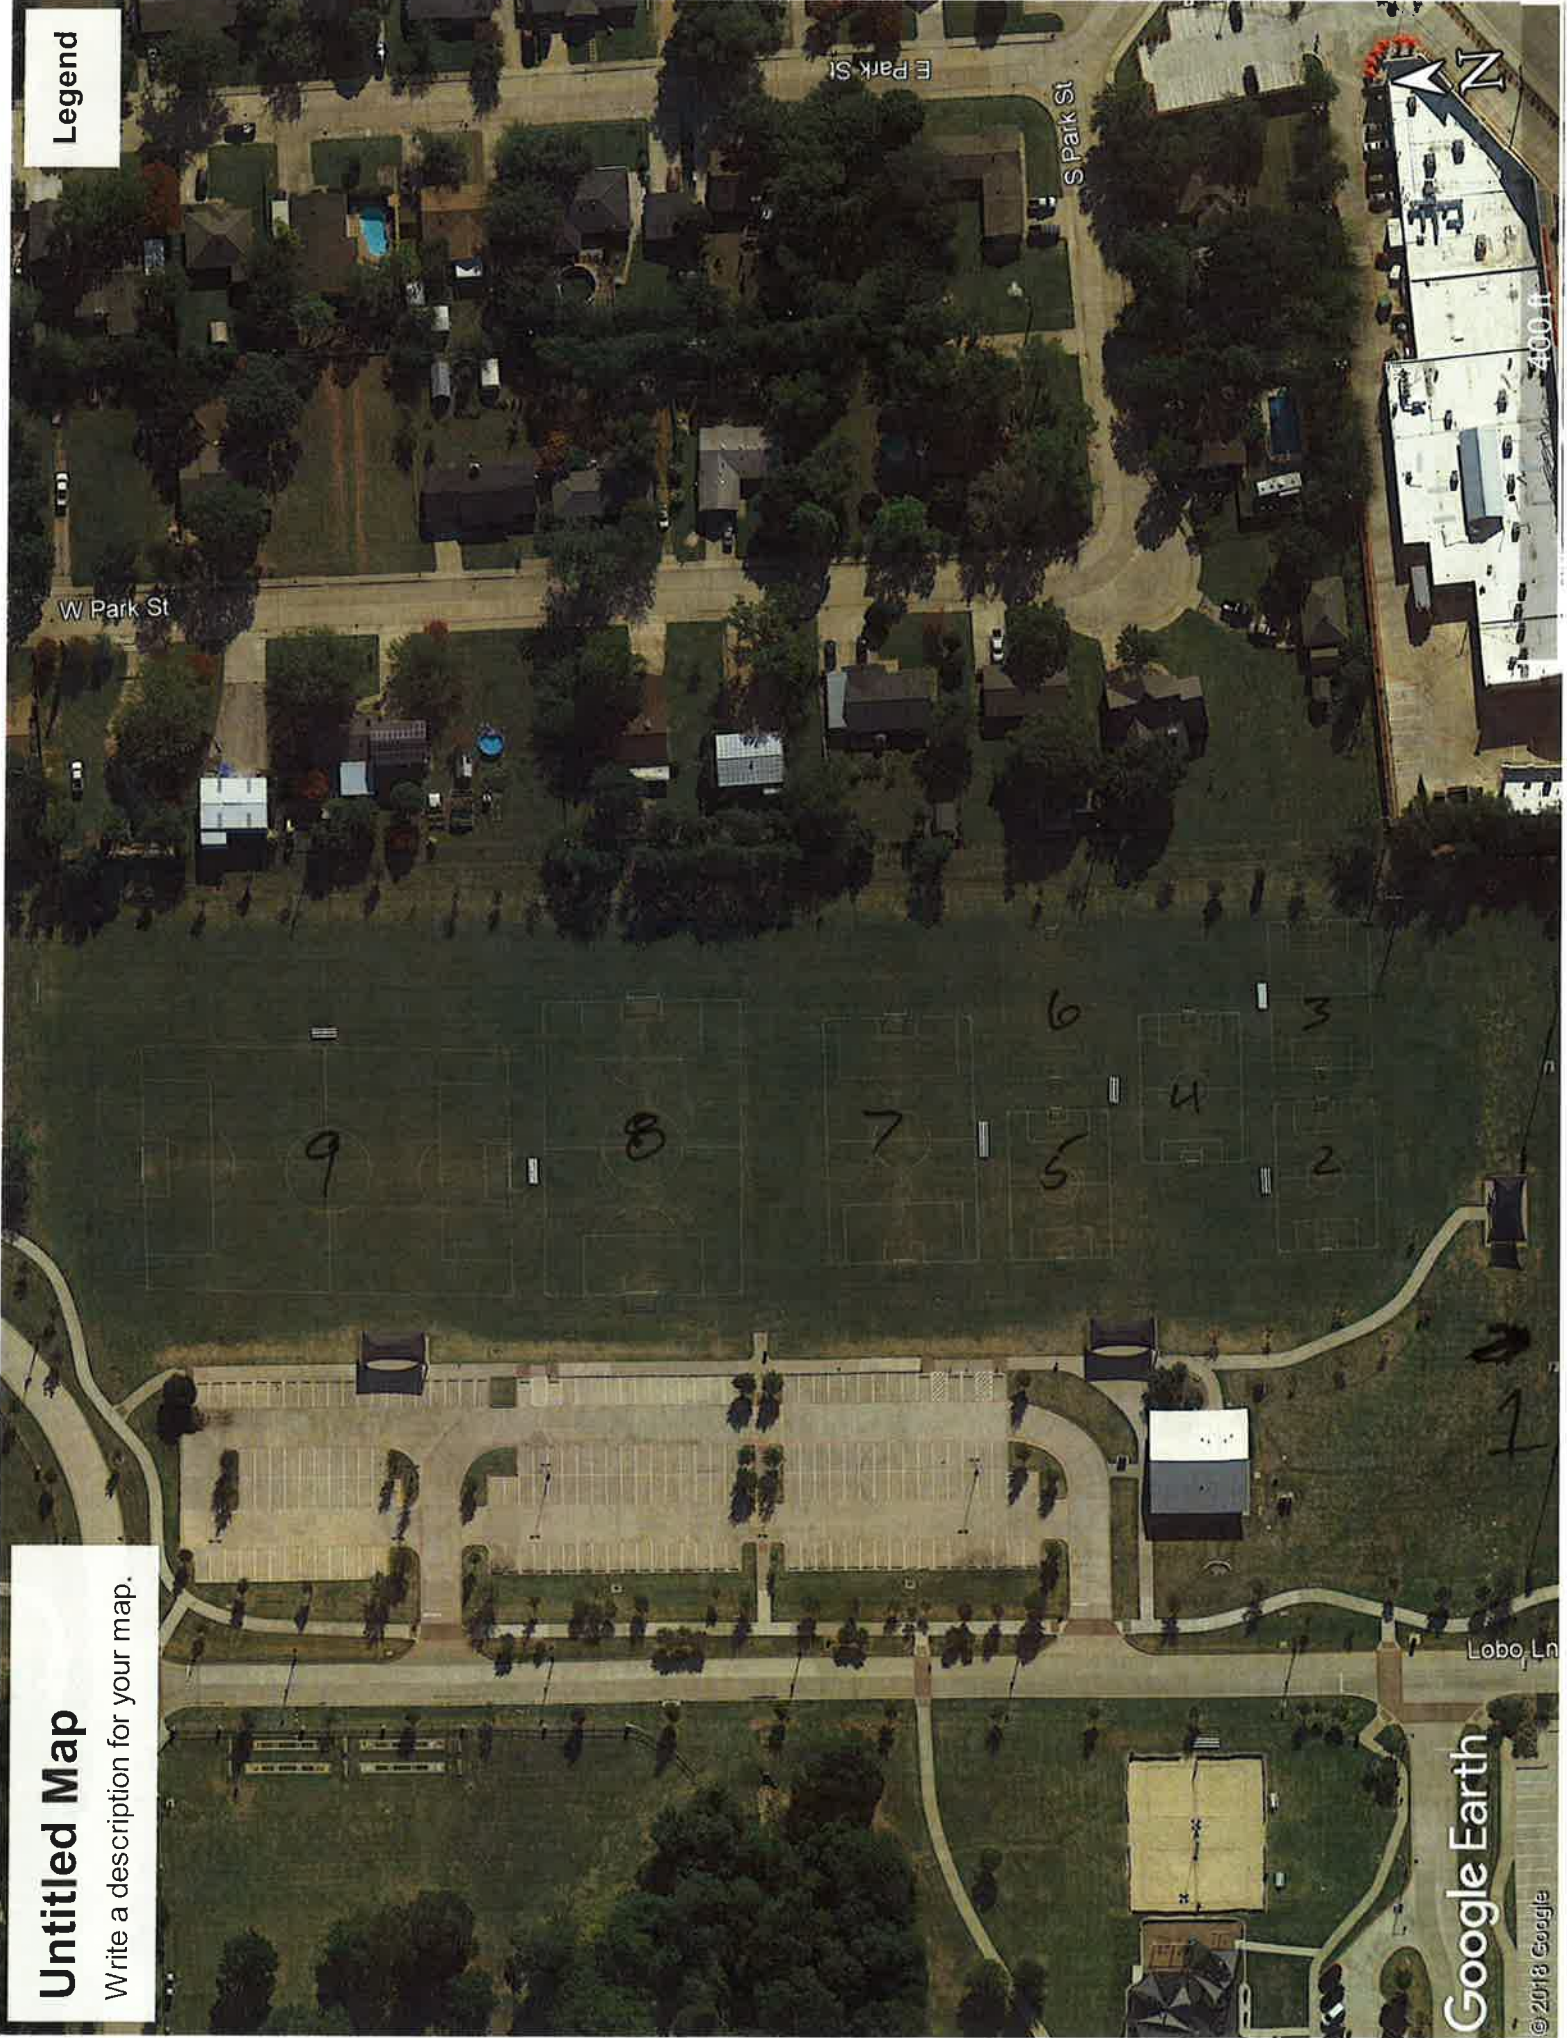

# Untitled Map

Write a description for your map.

# Legend

Google Earth

© 2018 Google

Lobo Ln

S Park St

E Park St

W Park St

2400 ft