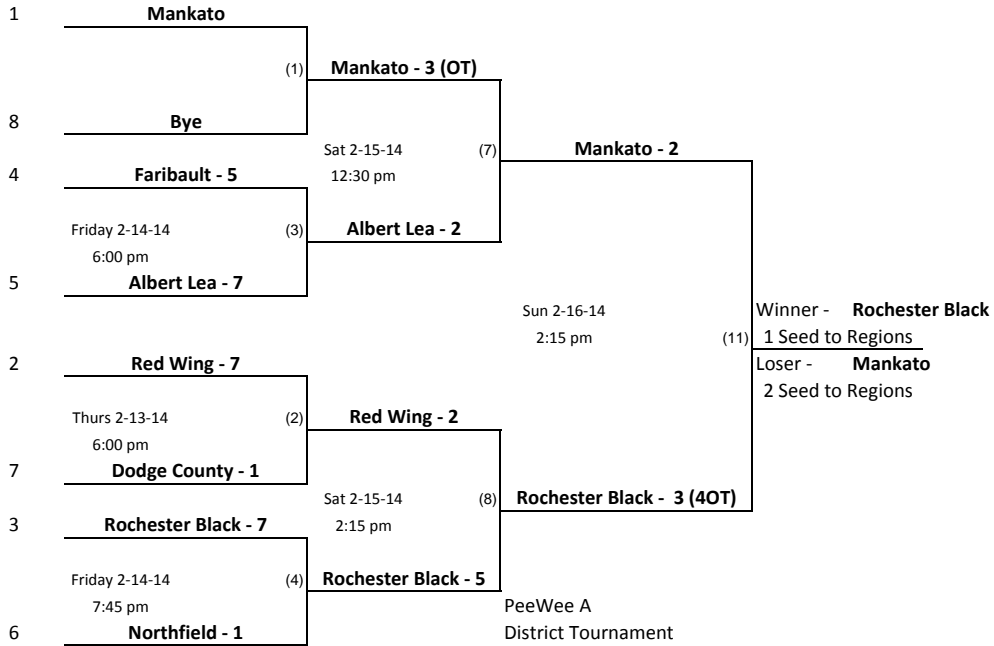

Minnesota Hockey District 9 PWA League Play-offs

Games played in Albert Lea at Albert Lea City Arena

The Highest Seed in Each Game is the Home Team

seed

PeeWee A
 District Tournament
 Location: Albert Lea
 Director: Dave Wentzel