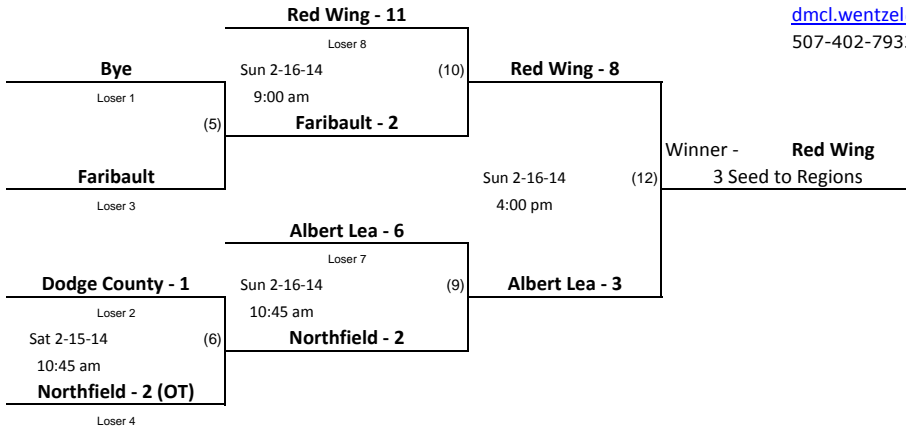

Playback Bracket