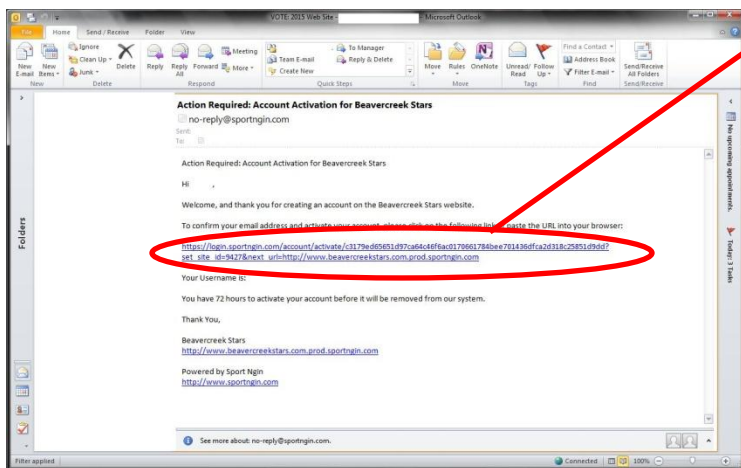

4. Click on the confirmation link within the email to activate your new account. Once your account has been activated, you will be able to proceed with Online Registration, view order details, and take advantage of many other account features.