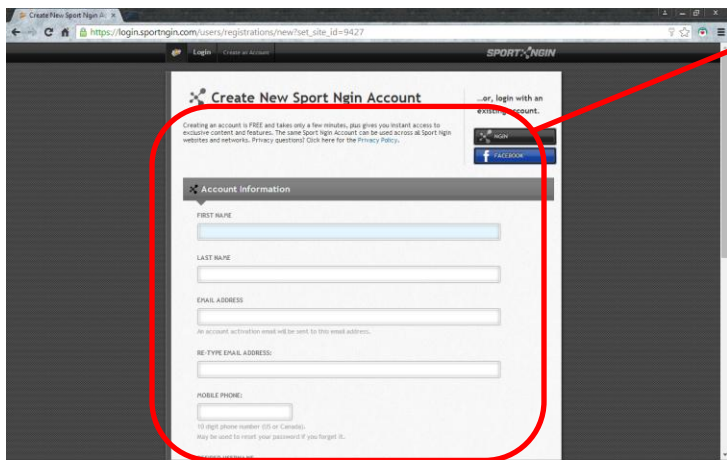

1. Select Create an Account
New Site current address:
<http://www.beavercreekstars.com.prod.sportngin.com/page/show/1958923-home>

Future Address of Site
www.beavercreekstars.com

2. Fill-in your information, not your player information.

3. You'll see this screen, asking you to check your e-mail. The e-mail will contain a confirmation link.

4. Click on the confirmation link within the email to activate your new account. Once your account has been activated, you will be able to proceed with Online Registration, view order details, and take advantage of many other account features.