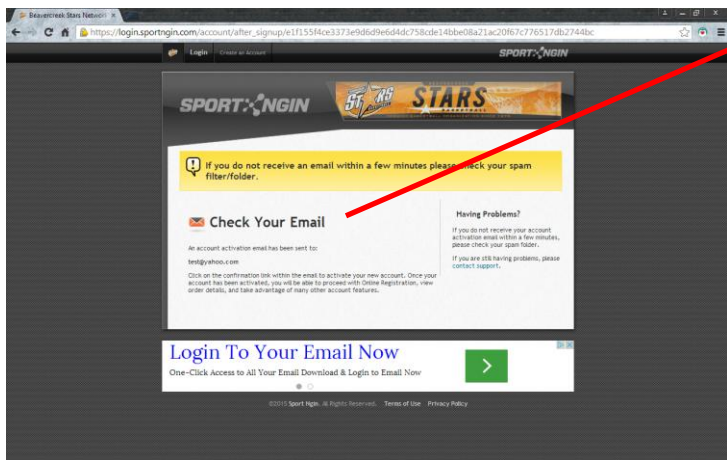

1. Select Create an Account
New Site current address:
<http://www.beavercreekstars.com.prod.sportngin.com/page/show/1958923-home>

Future Address of Site
www.beavercreekstars.com

2. Fill-in your information, not your player information.