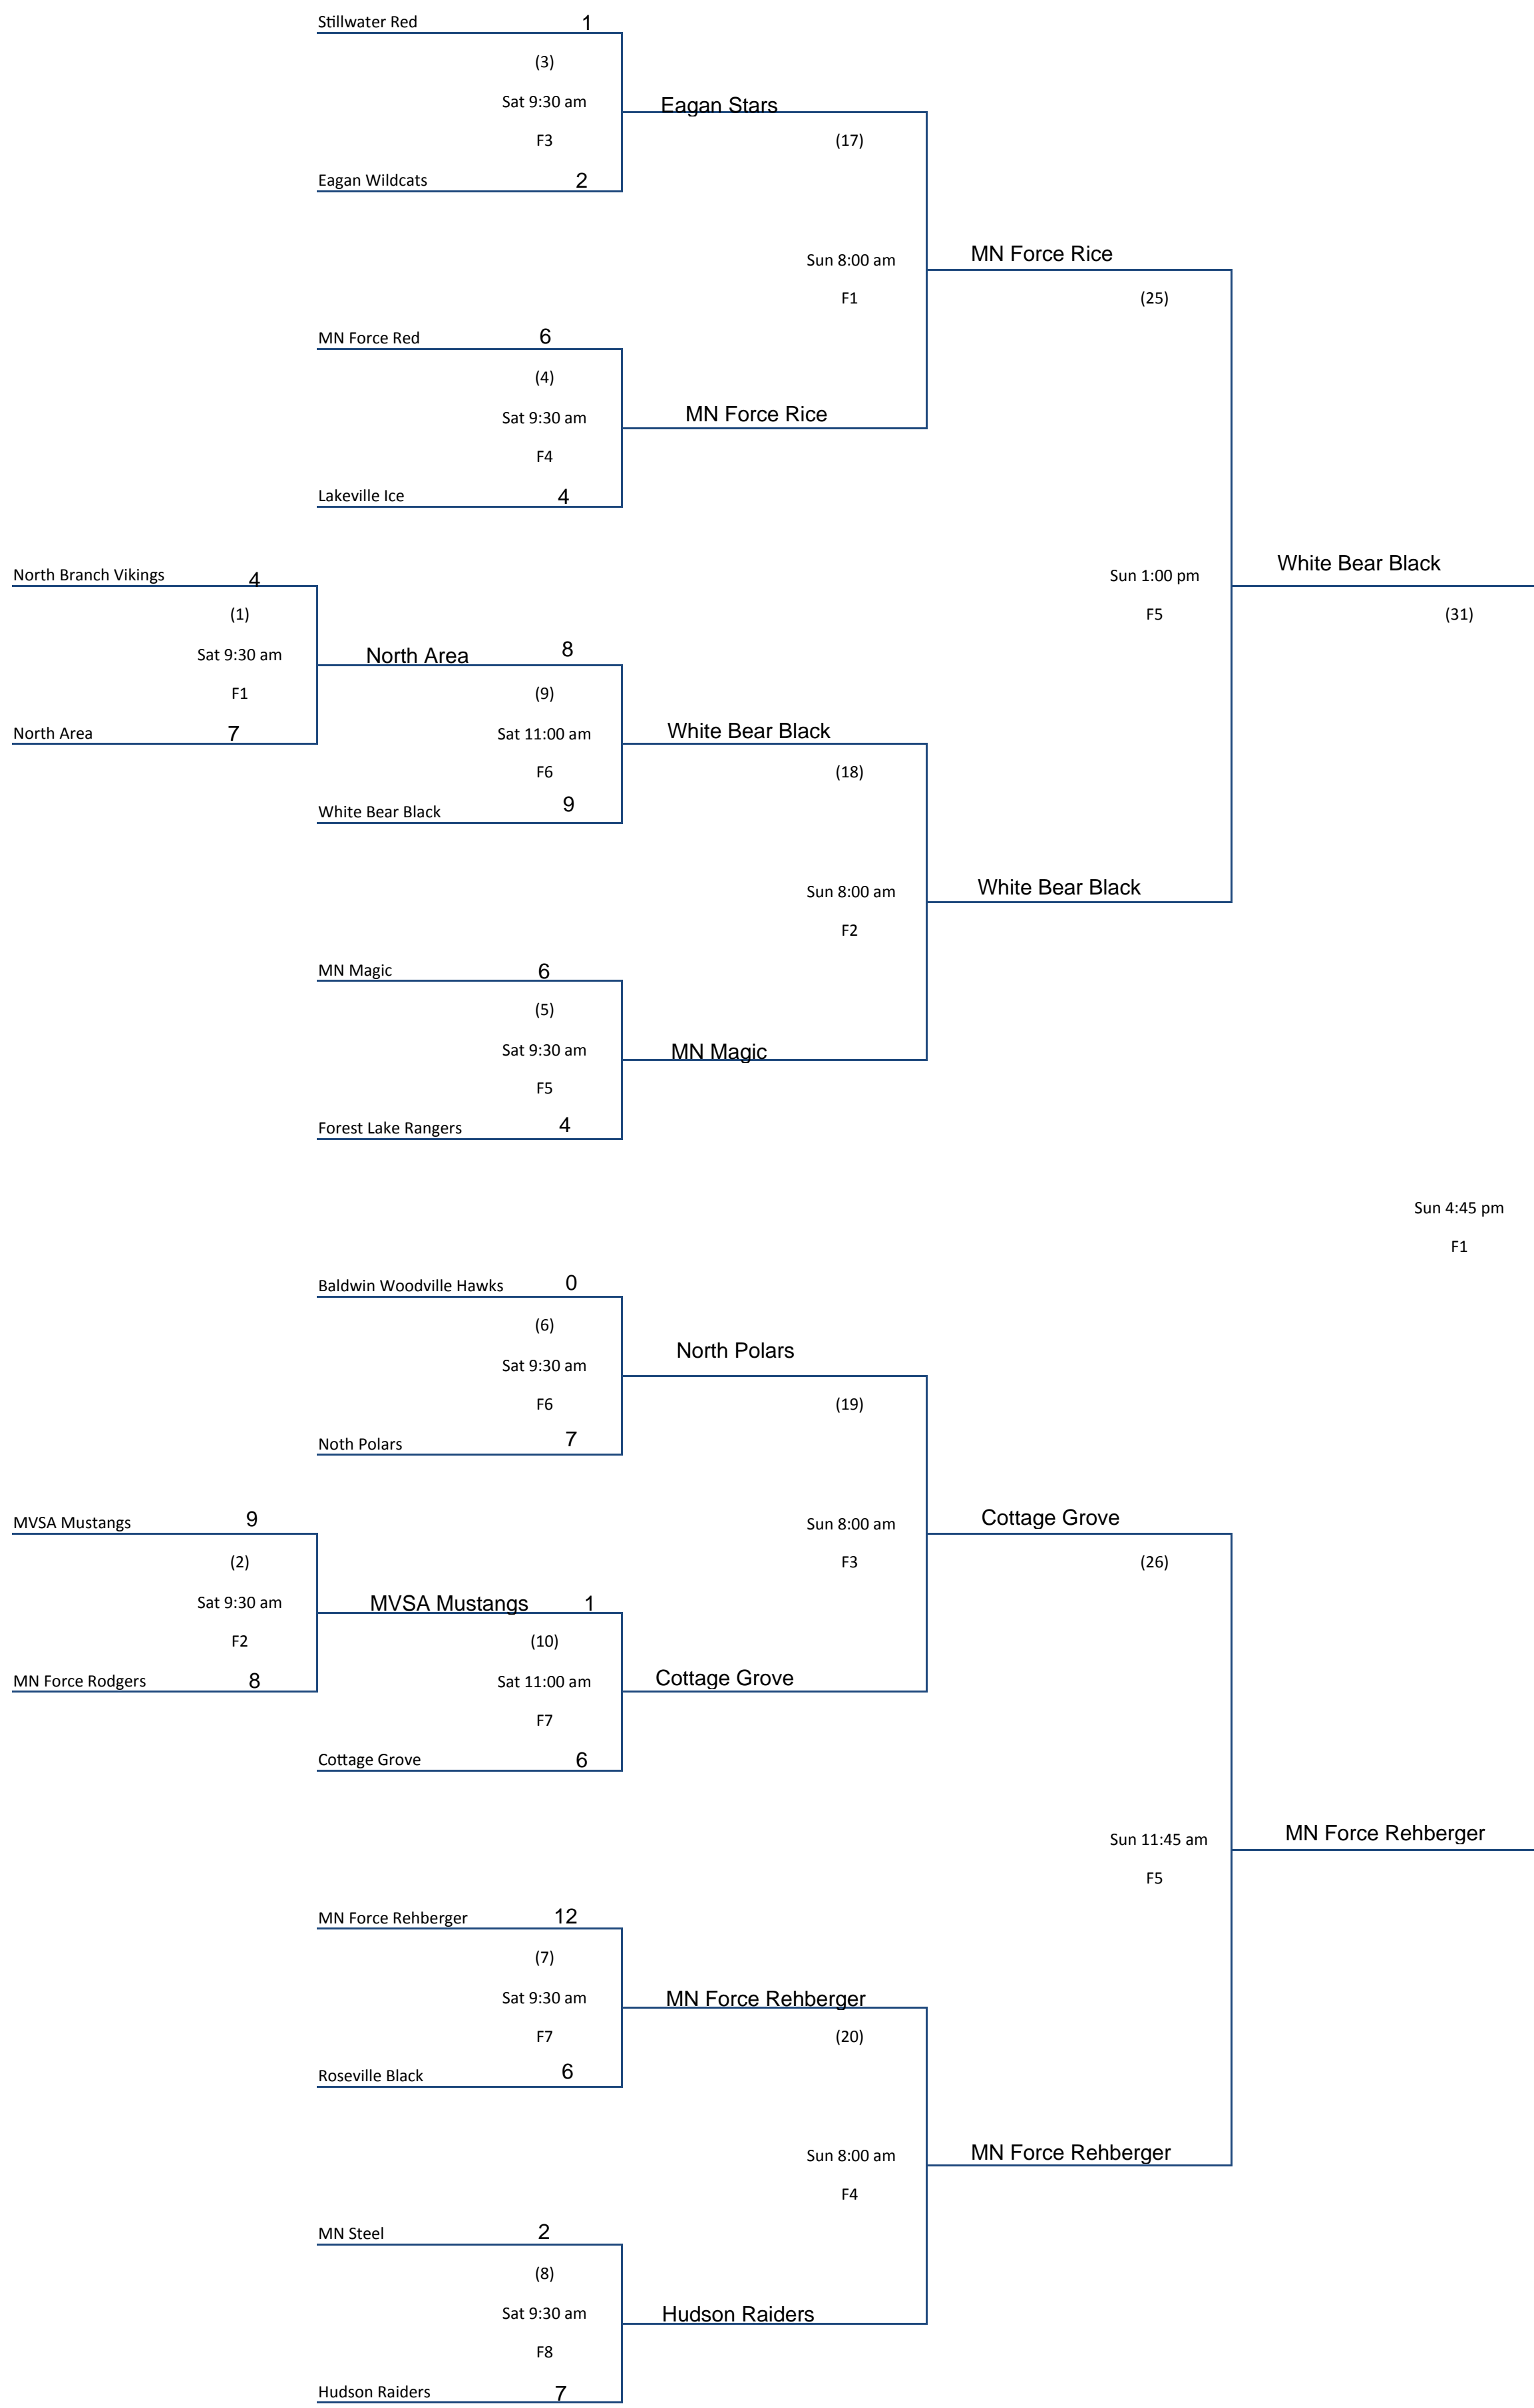

Winner's Bracket

2014 14A State Qualifier

Lakeville, MN

July 11-13

Teams Advance to:

- 14U NAFA Nationals- Eden Prairie, MN
- ASA Girls' A 14U Northern- Rochester, MN
- ASA Girls' B 14U Northern- Bowling Green, KY

Loser's Bracket