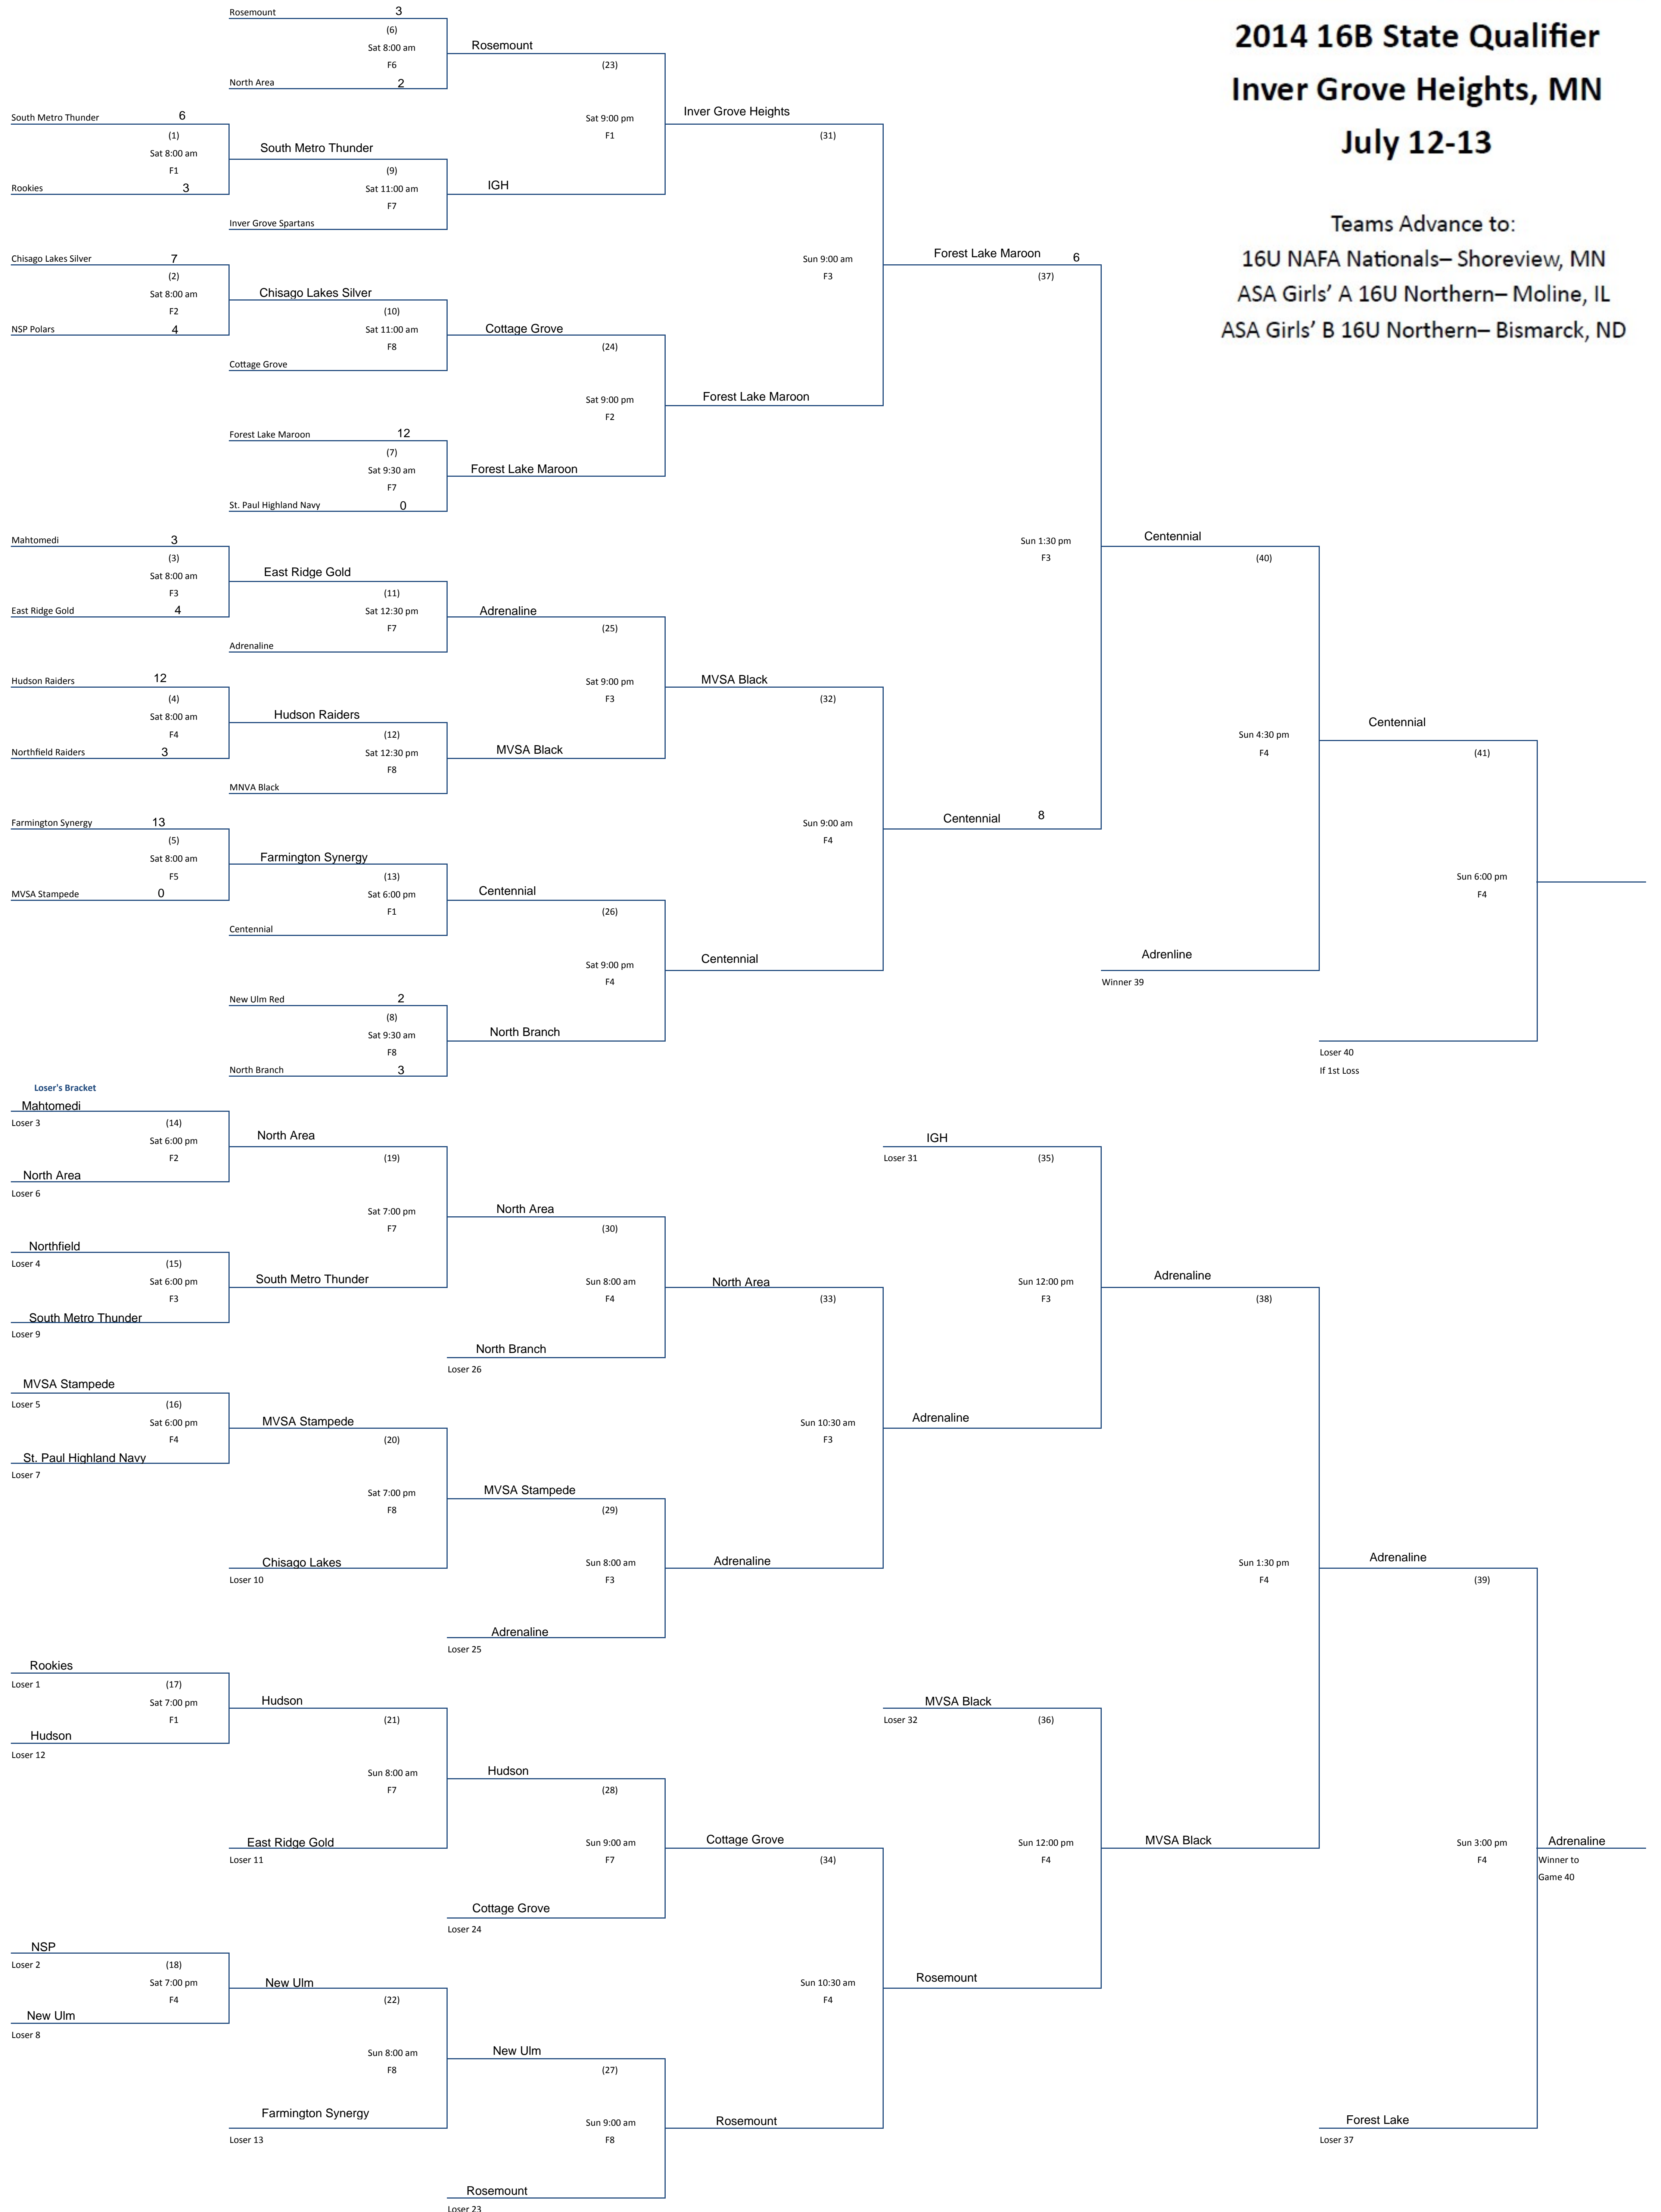

Winner's Bracket

**2014 16B State Qualifier
Inver Grove Heights, MN
July 12-13**

Teams Advance to:
16U NAFA Nationals– Shoreview, MN
ASA Girls' A 16U Northern– Moline, IL
ASA Girls' B 16U Northern– Bismarck, ND