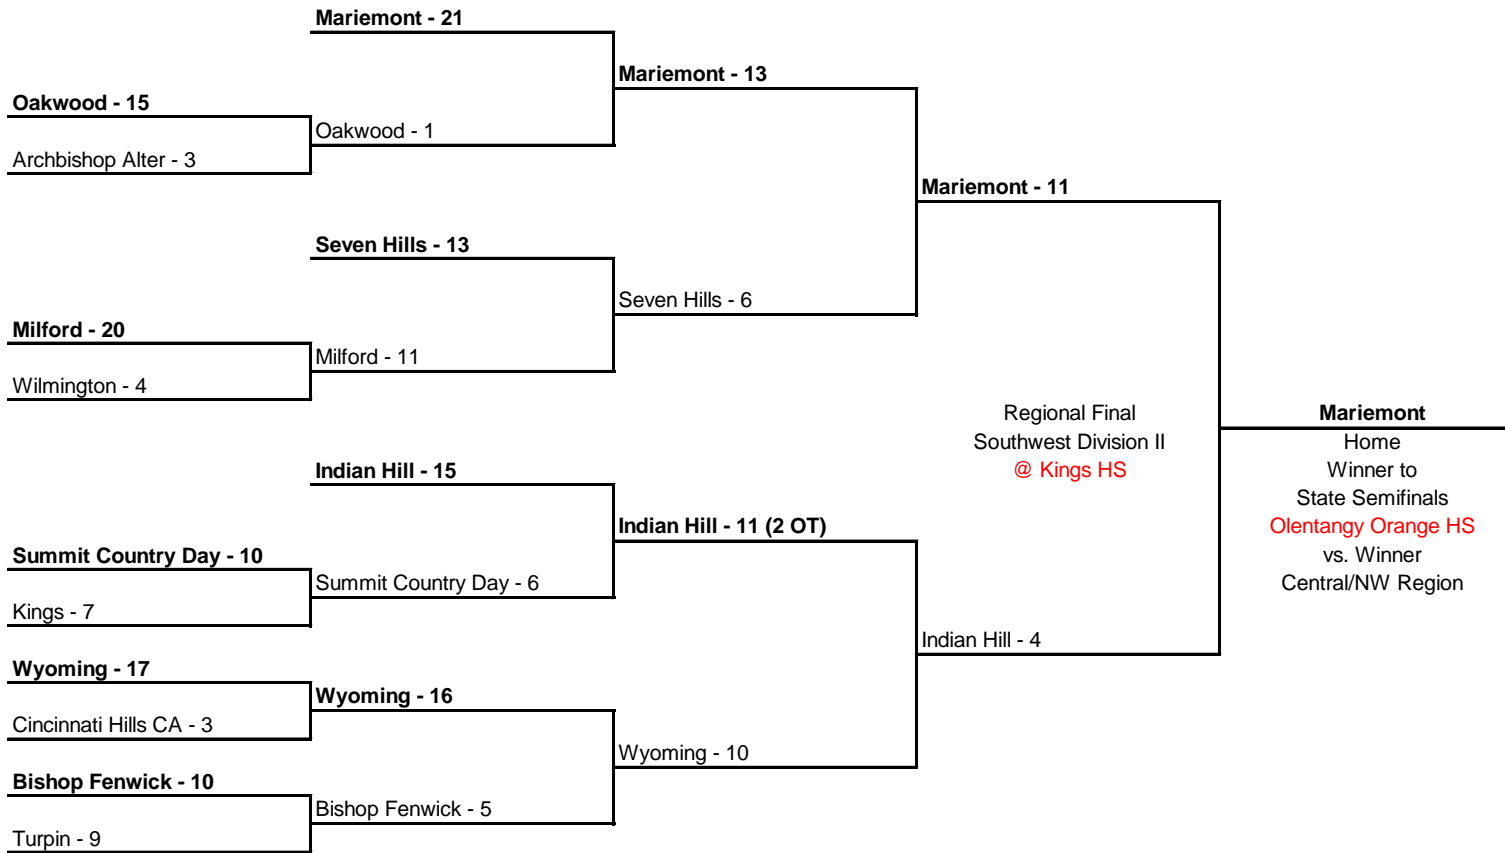

2014 - Southwest Region Division II Tournament

Wednesday 5/21/2014	Friday 5/23/2014	Wednesday 5/28/2014	Saturday 5/31/2014	Wednesday 6/4/2014
Play-In 7:00PM (or as noted)	First Round TBD PM	Second Round 7:00PM (or as noted)	Quarter Finals TBD PM	Semi-Finals

The team listed on the top half of the bracket is the home team.