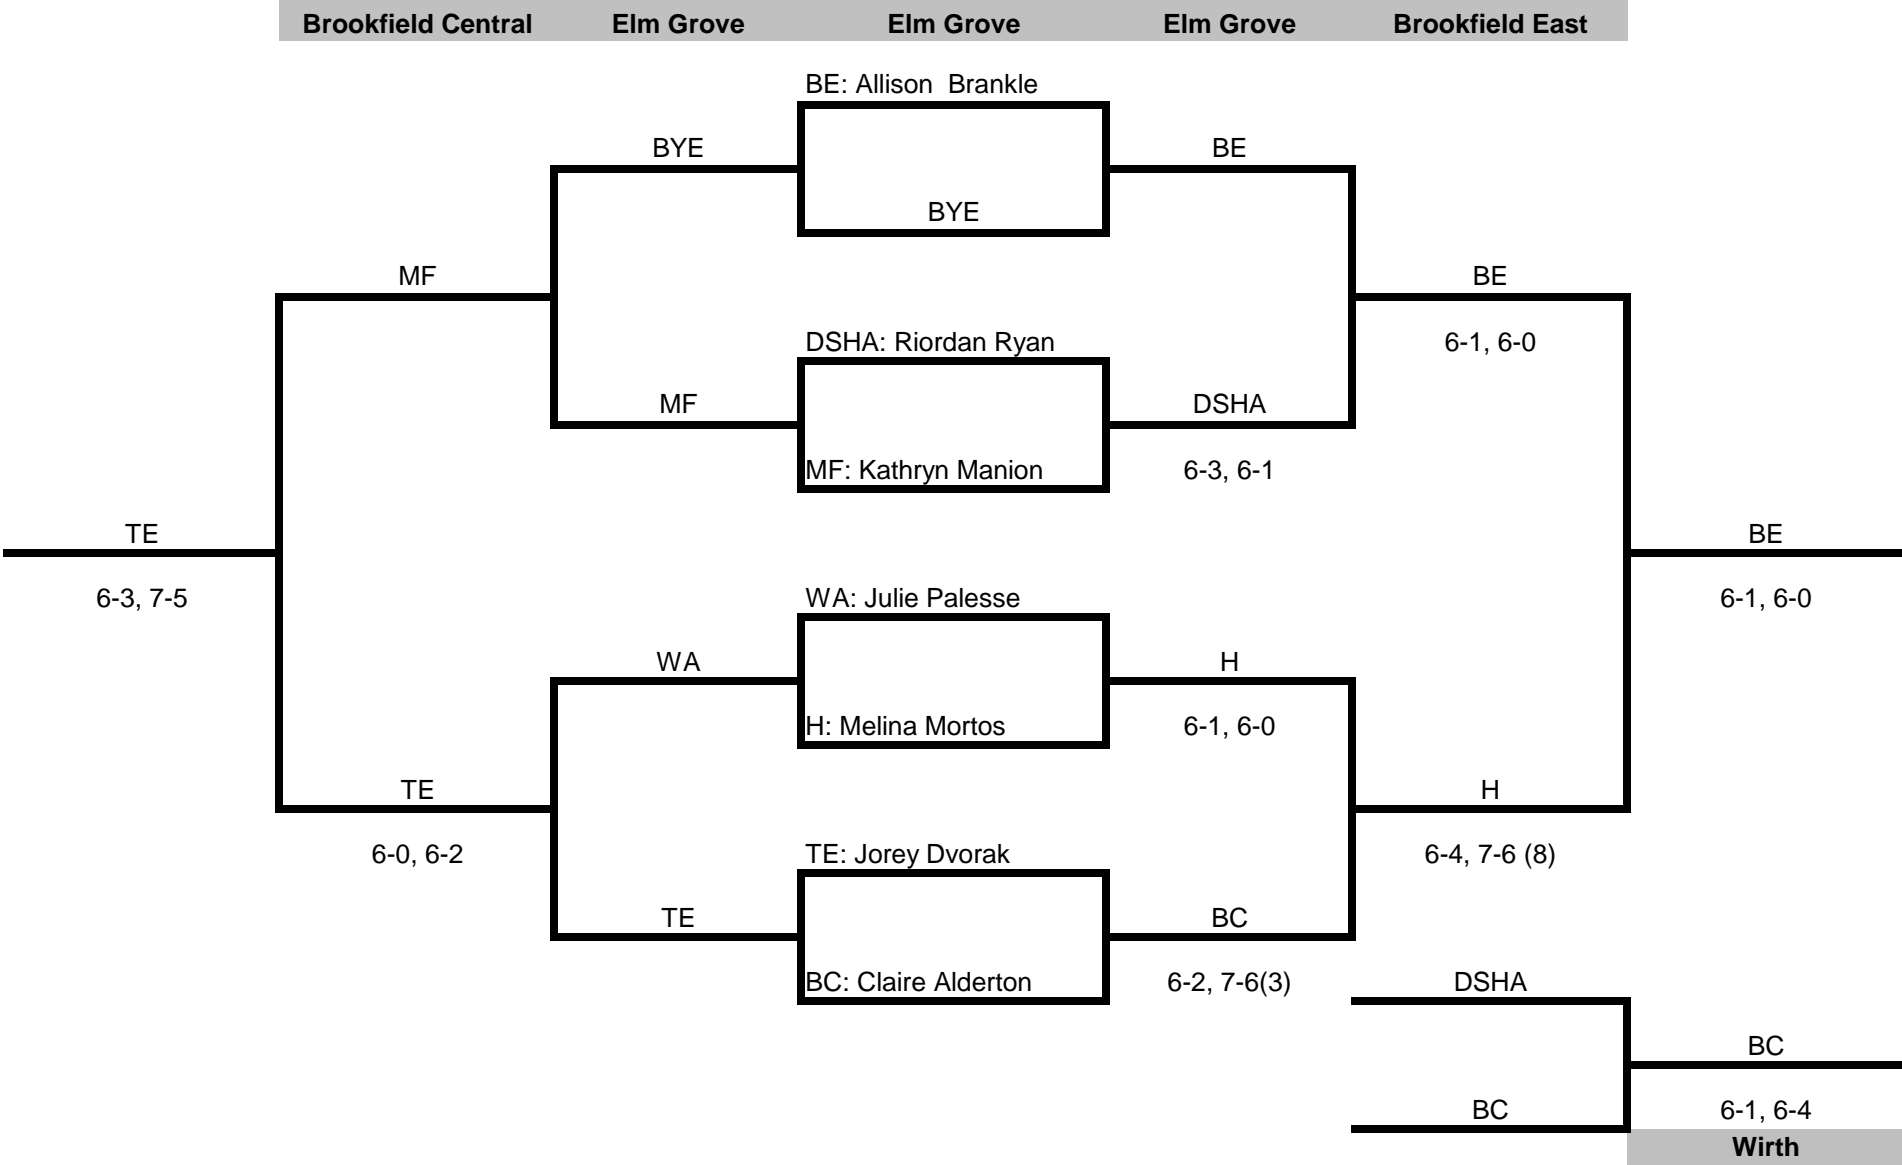

2014 Greater Metro
Conference Tennis Tournament

Tuesday, September 30, 2014
Wednesday, October 1, 2014

Hosted by: Brookfield East High School

Greater Metro 2014 Conference Tournament

Start Times:

Tuesday, September 30	2:00 PM
Wednesday, October 1	4:00 PM

Sites:

	Tuesday	Wednesday
Brookfield East High School	1-2 Singles, 1 Doubles	Finals
Elm Grove / Wirth	3-4 Singles, 2 Doubles	3rd Place
Brookfield Central	3 Doubles	Consolation

Scoring:

Two out of three sets, regular scoring

2014 Conference Tournament

Position: #1 Singles

Brookfield Central Brookfield East Brookfield East Brookfield East Brookfield East

2014 Conference Tournament

Position: #2 Singles

Brookfield Central Brookfield East Brookfield East Brookfield East Brookfield East

2014 Conference Tournament

Position: #3 Singles

2014 Conference Tournament

Position: # 4 Singles

2014 Conference Tournament

Position: # 1 Doubles

2014 Conference Tournament

Position: # 2 Doubles