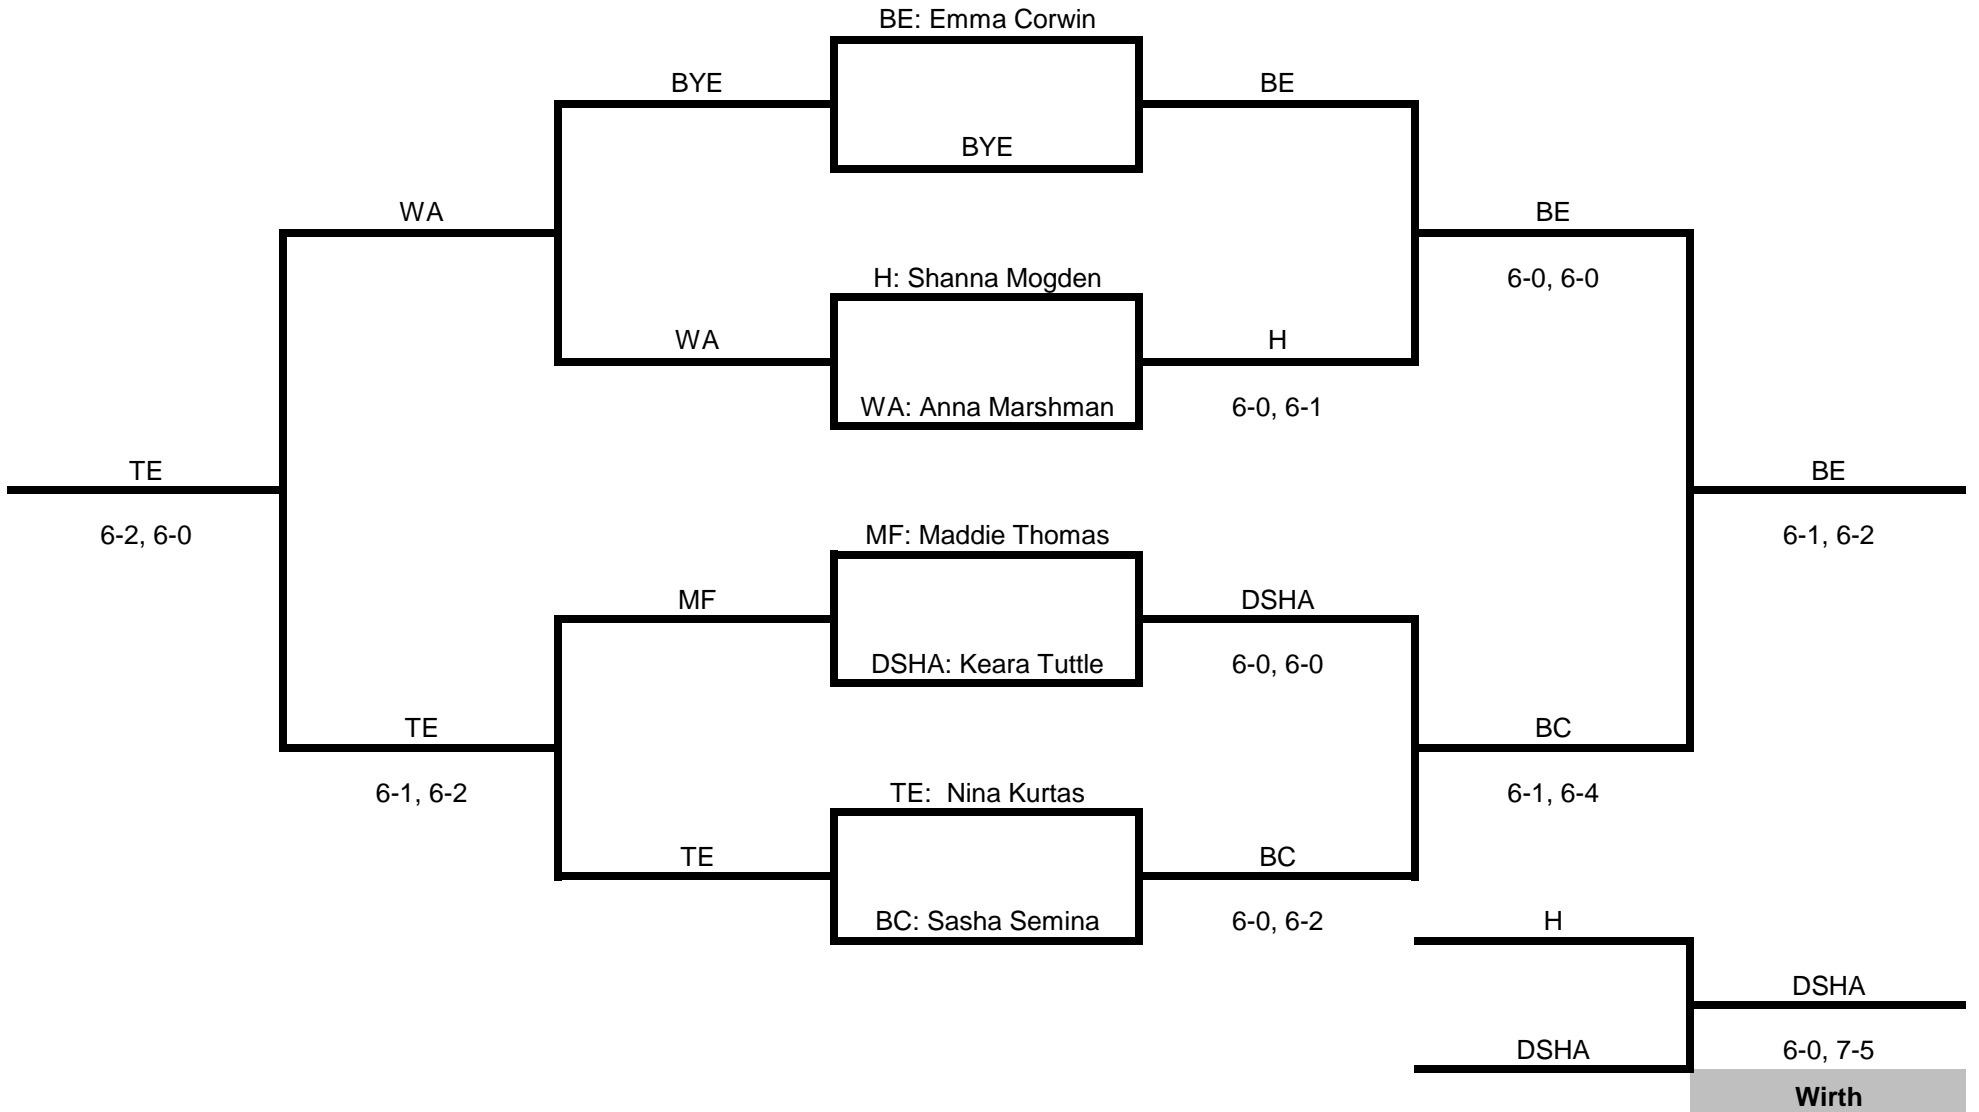

2014 Greater Metro
Conference Tennis Tournament

Tuesday, September 30, 2014
Wednesday, October 1, 2014

Hosted by: Brookfield East High School

Greater Metro 2014 Conference Tournament

Start Times:

Tuesday, September 30	2:00 PM
Wednesday, October 1	4:00 PM

Sites:

	Tuesday	Wednesday
Brookfield East High School	1-2 Singles, 1 Doubles	Finals
Elm Grove / Wirth	3-4 Singles, 2 Doubles	3rd Place
Brookfield Central	3 Doubles	Consolation

Scoring:

Two out of three sets, regular scoring

2014 Conference Tournament

Position: #1 Singles

Brookfield Central Brookfield East Brookfield East Brookfield East Brookfield East

2014 Conference Tournament

Position: #2 Singles

Brookfield Central Brookfield East Brookfield East Brookfield East Brookfield East