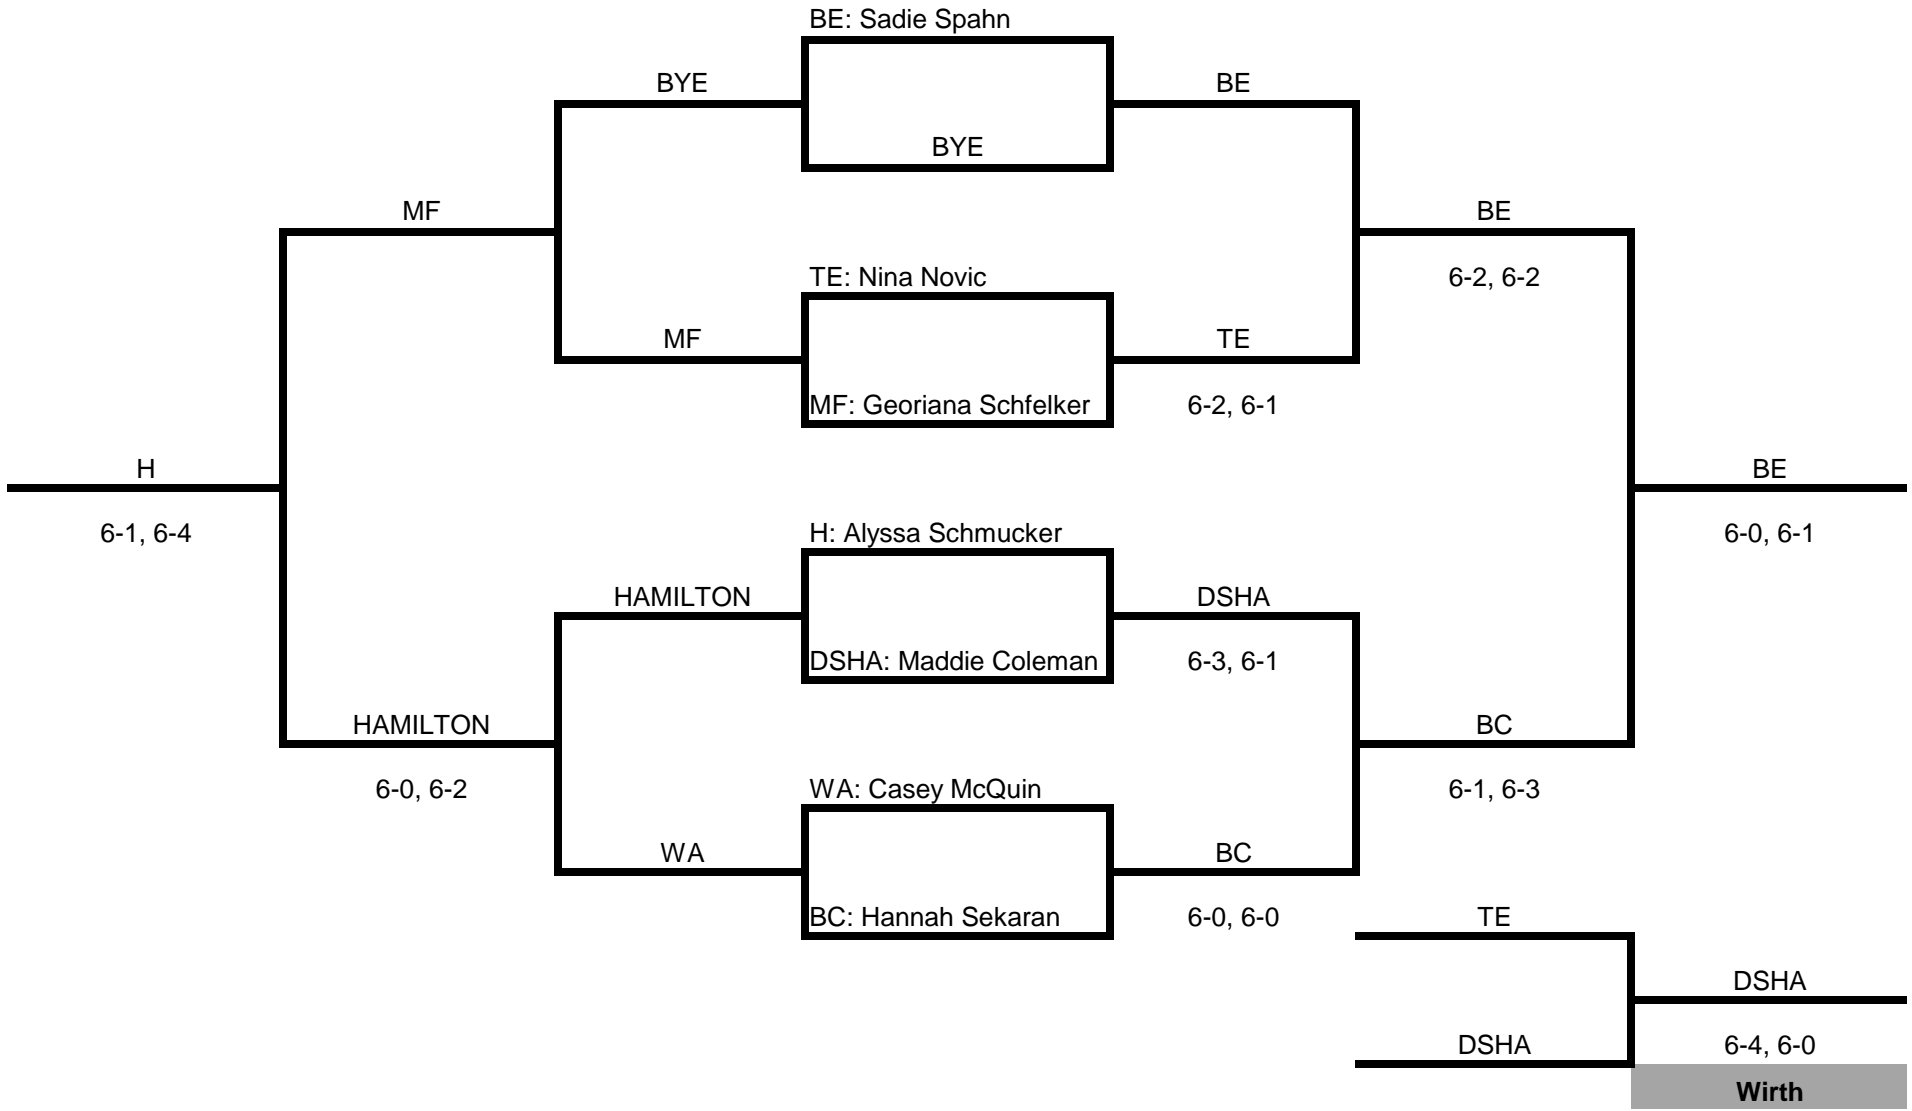

2014 Greater Metro
Conference Tennis Tournament

Tuesday, September 30, 2014
Wednesday, October 1, 2014

Hosted by: Brookfield East High School

Greater Metro 2014 Conference Tournament

Start Times:

Tuesday, September 30	2:00 PM
Wednesday, October 1	4:00 PM

Sites:

	Tuesday	Wednesday
Brookfield East High School	1-2 Singles, 1 Doubles	Finals
Elm Grove / Wirth	3-4 Singles, 2 Doubles	3rd Place
Brookfield Central	3 Doubles	Consolation

Scoring:

Two out of three sets, regular scoring

2014 Conference Tournament

Position: #1 Singles

Brookfield Central Brookfield East Brookfield East Brookfield East Brookfield East

2014 Conference Tournament

Position: #2 Singles

Brookfield Central Brookfield East Brookfield East Brookfield East Brookfield East

2014 Conference Tournament

Position: #3 Singles

2014 Conference Tournament

Position: # 4 Singles

2014 Conference Tournament

Position: # 1 Doubles

2014 Conference Tournament

Position: # 2 Doubles