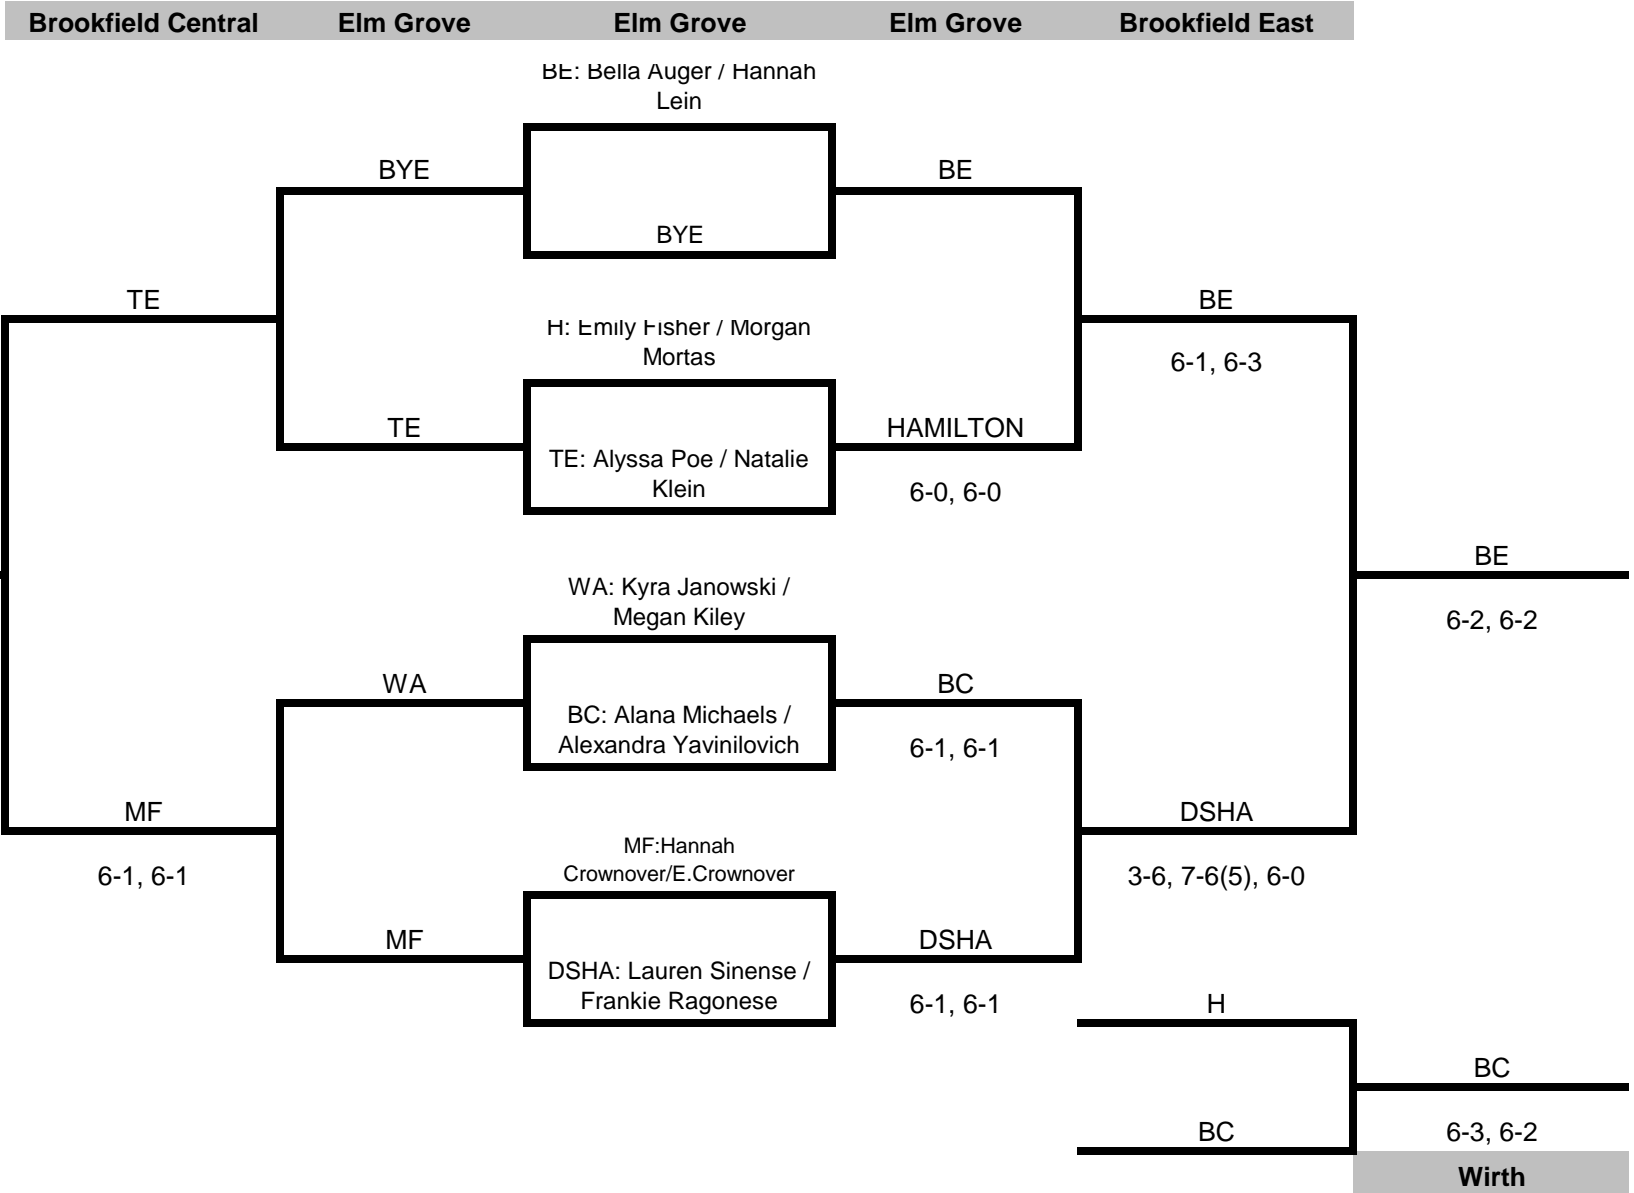

2014 Greater Metro
Conference Tennis Tournament

Tuesday, September 30, 2014
Wednesday, October 1, 2014

Hosted by: Brookfield East High School

Greater Metro 2014 Conference Tournament

Start Times:

Tuesday, September 30	2:00 PM
Wednesday, October 1	4:00 PM

2014 Conference Tournament

Position: #1 Singles

Brookfield Central Brookfield East Brookfield East Brookfield East Brookfield East

2014 Conference Tournament

Position: #2 Singles

Brookfield Central Brookfield East Brookfield East Brookfield East Brookfield East

2014 Conference Tournament

Position: #3 Singles

2014 Conference Tournament

Position: # 4 Singles

2014 Conference Tournament

Position: # 1 Doubles

2014 Conference Tournament

Position: # 2 Doubles

2014 Conference Tournament

Position: # 3 Doubles