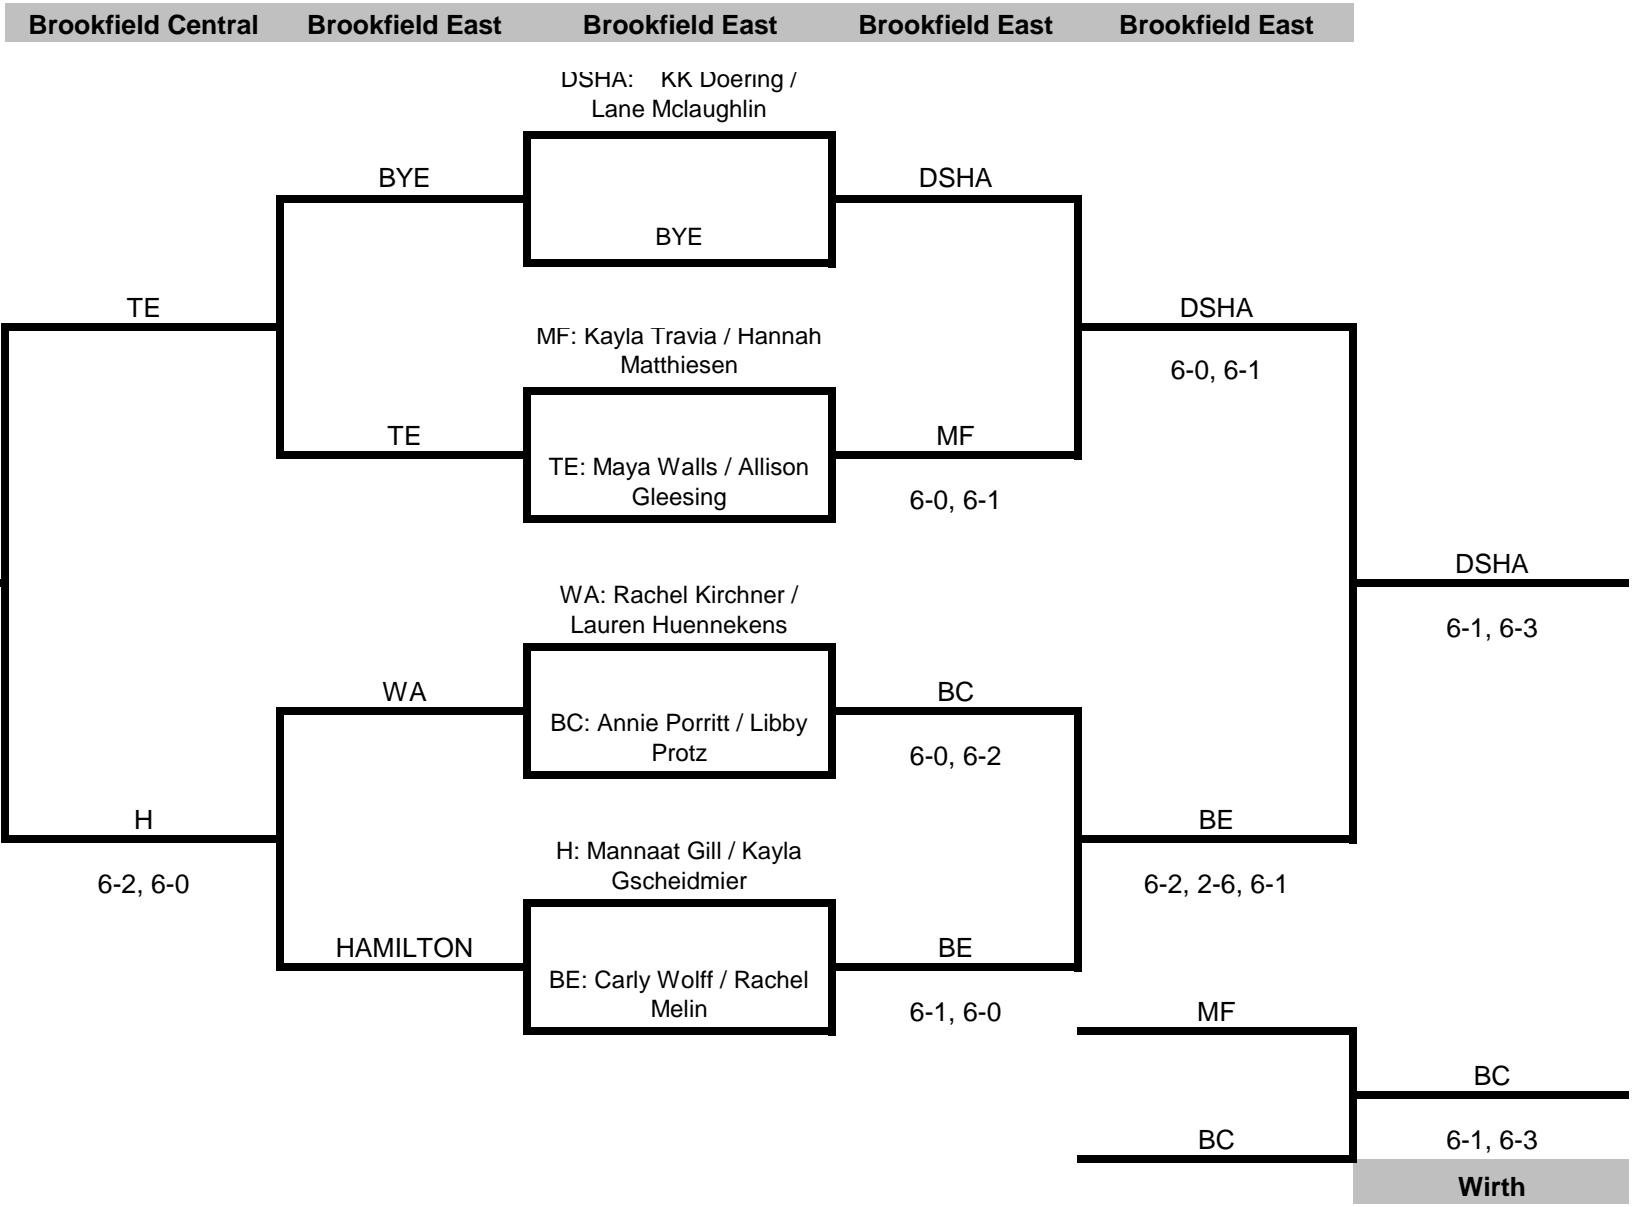

2014 Greater Metro
Conference Tennis Tournament

Tuesday, September 30, 2014
Wednesday, October 1, 2014

Hosted by: Brookfield East High School

Greater Metro 2014 Conference Tournament

Start Times:

Tuesday, September 30	2:00 PM
Wednesday, October 1	4:00 PM

2014 Conference Tournament

Position: #1 Singles

Brookfield Central Brookfield East Brookfield East Brookfield East Brookfield East

2014 Conference Tournament

Position: #2 Singles

Brookfield Central Brookfield East Brookfield East Brookfield East Brookfield East

2014 Conference Tournament

Position: #3 Singles

2014 Conference Tournament

Position: # 4 Singles

2014 Conference Tournament

Position: # 1 Doubles

2014 Conference Tournament

Position: # 2 Doubles

2014 Conference Tournament

Position: # 3 Doubles