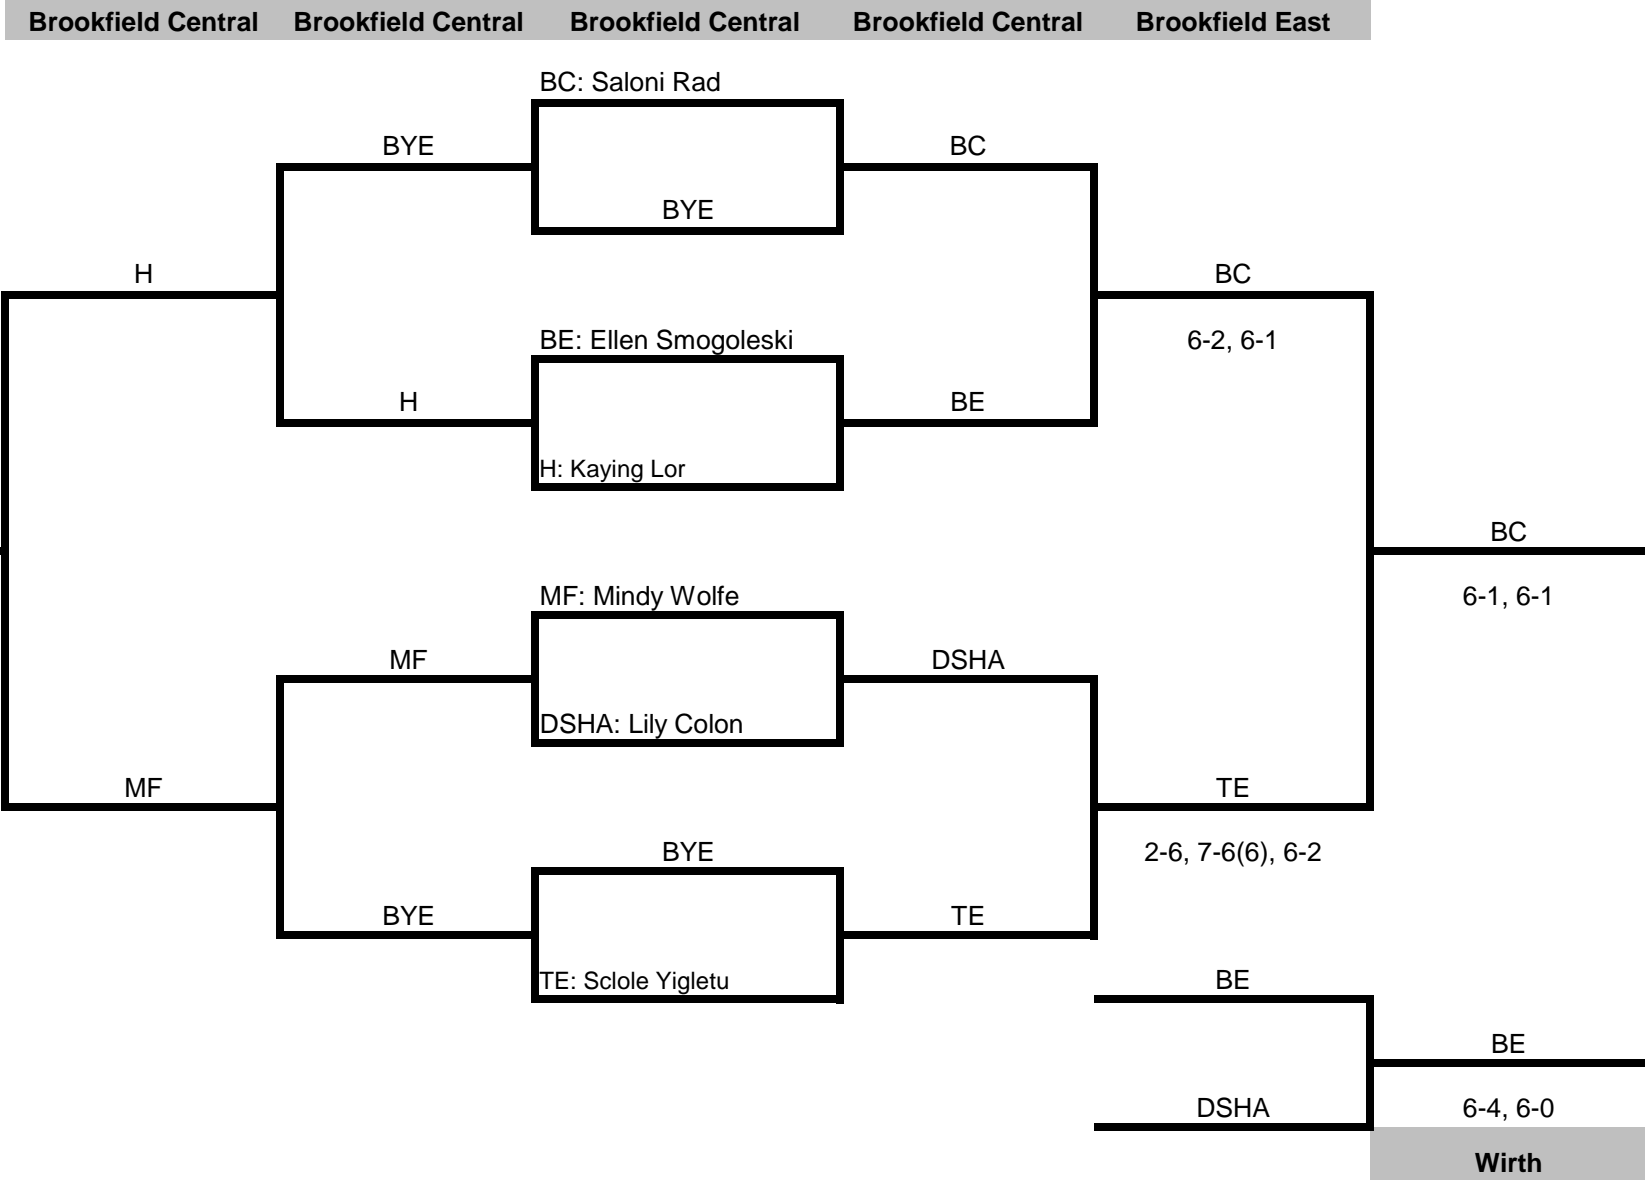

2014 Greater Metro
Conference Tennis Tournament

Tuesday, September 30, 2014
Wednesday, October 1, 2014

Hosted by: Brookfield East High School

Greater Metro 2014 Conference Tournament

Start Times:

Tuesday, September 30	2:00 PM
Wednesday, October 1	4:00 PM

Sites:

	Tuesday	Wednesday
Brookfield East High School	1-2 Singles, 1 Doubles	Finals
Elm Grove / Wirth	3-4 Singles, 2 Doubles	3rd Place
Brookfield Central	3 Doubles	Consolation

Scoring:

Two out of three sets, regular scoring

2014 Conference Tournament

Position: #1 Singles

Brookfield Central Brookfield East Brookfield East Brookfield East Brookfield East

2014 Conference Tournament

Position: #2 Singles

Brookfield Central Brookfield East Brookfield East Brookfield East Brookfield East

2014 Conference Tournament

Position: #3 Singles

2014 Conference Tournament

Position: # 4 Singles

2014 Conference Tournament

Position: # 1 Doubles

2014 Conference Tournament

Position: # 2 Doubles