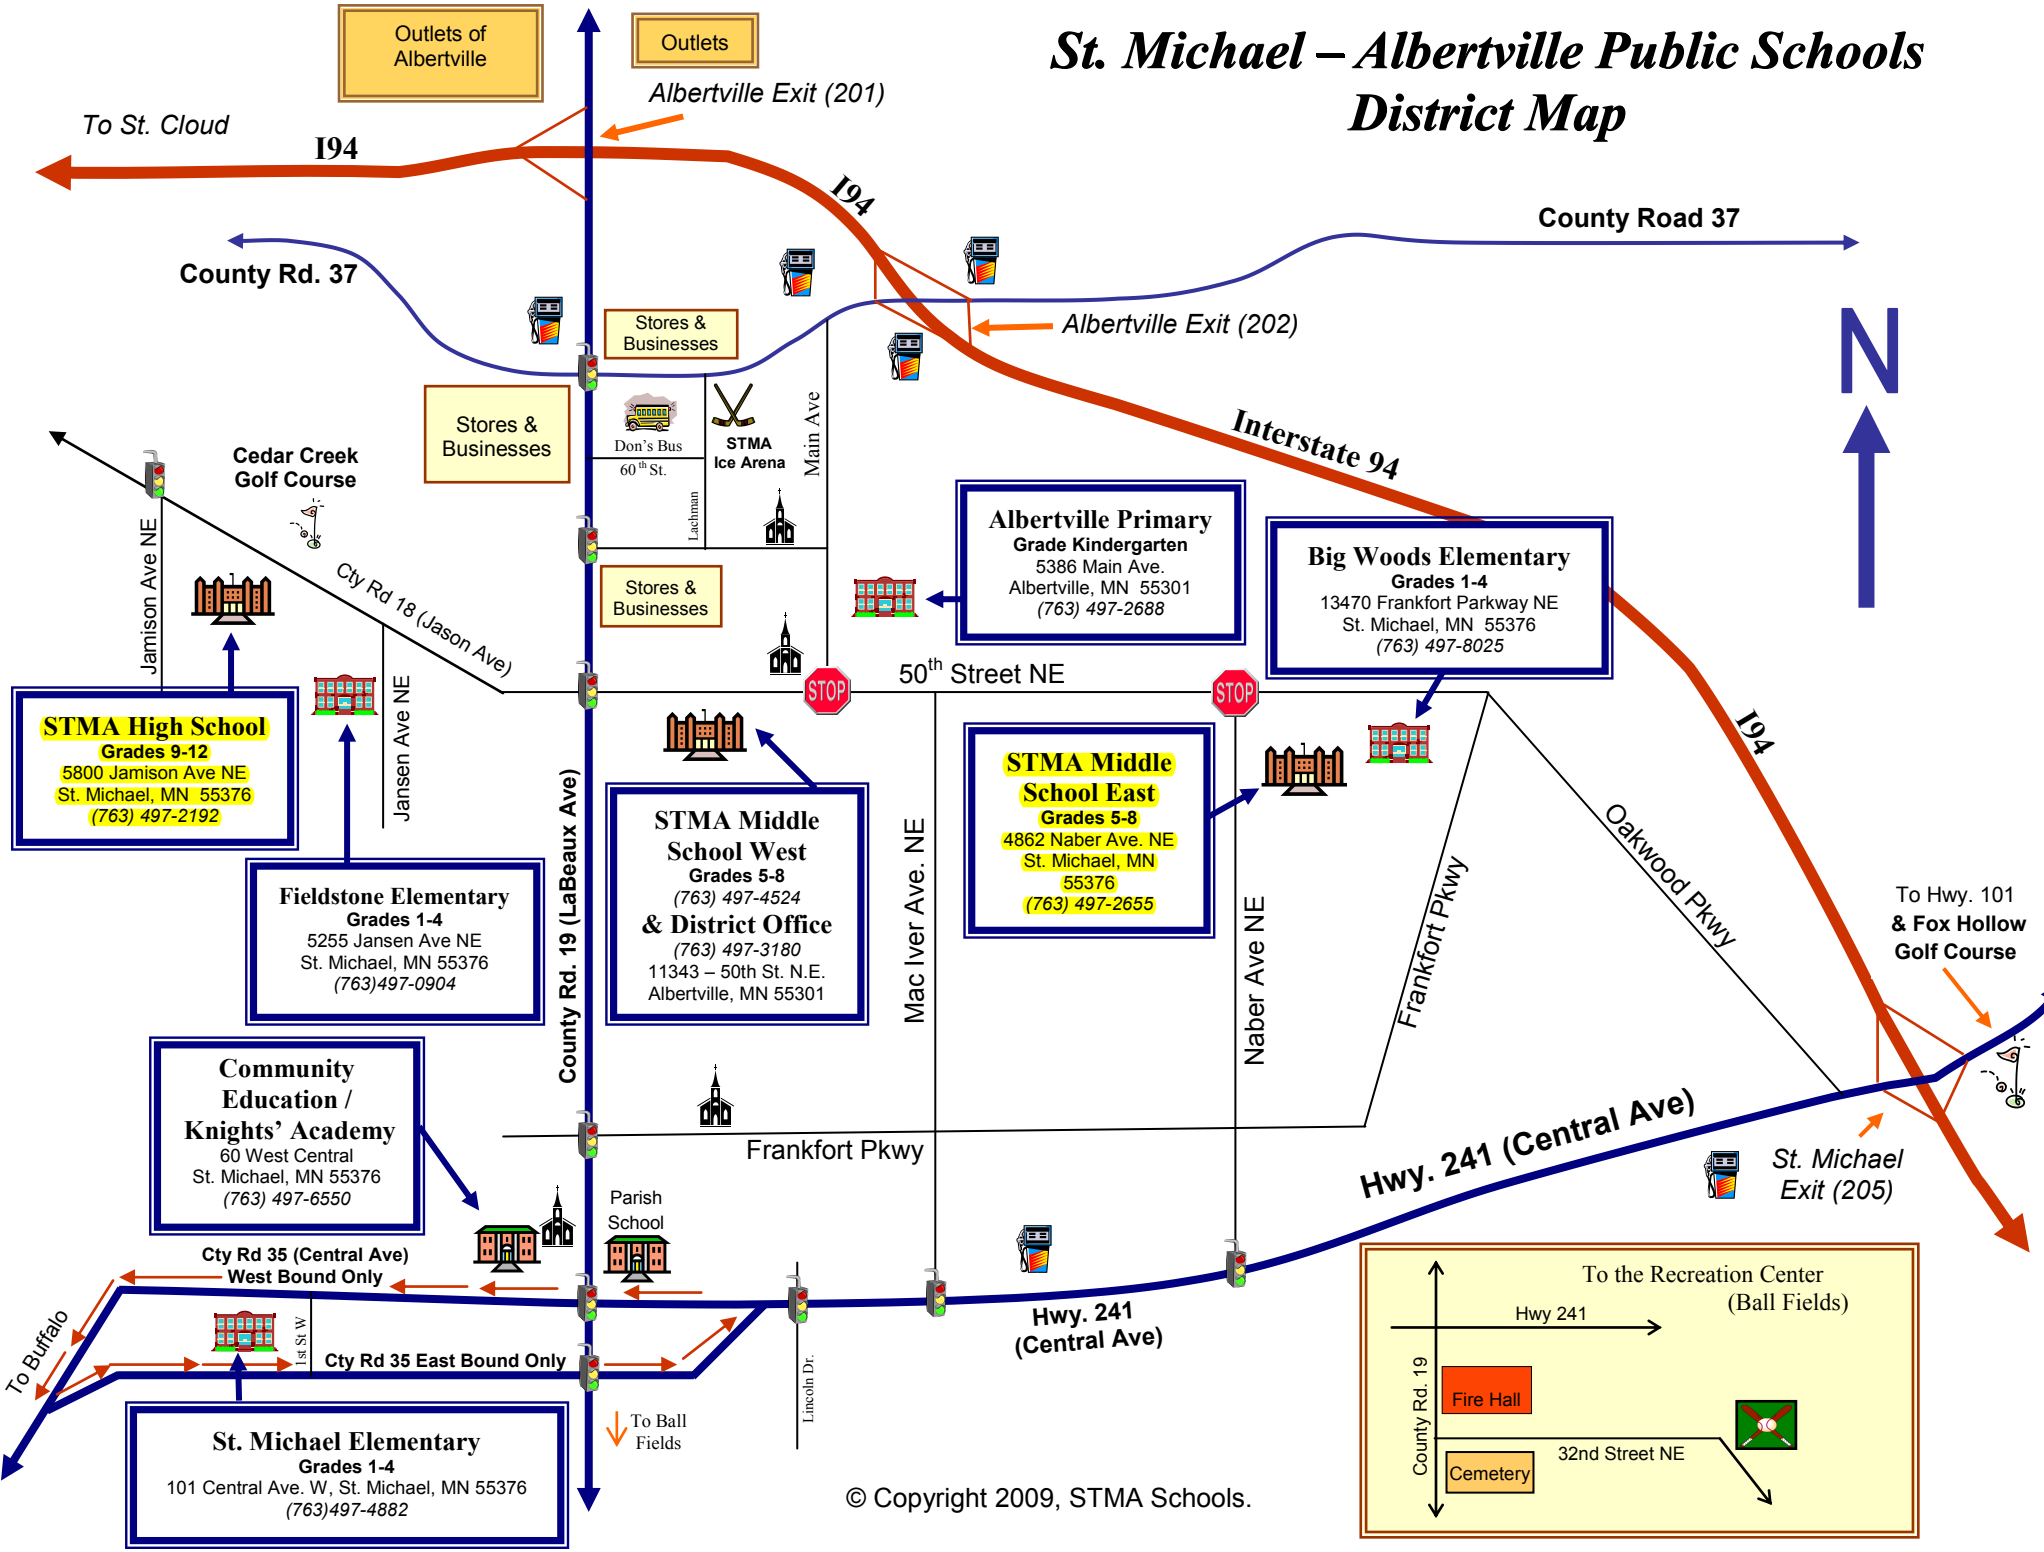

St. Michael – Albertville Public Schools District Map

To the Recreation Center (Ball Fields)

Hwy 241 →

County Rd. 19 ↓

Fire Hall

Cemetery

32nd Street NE ↘