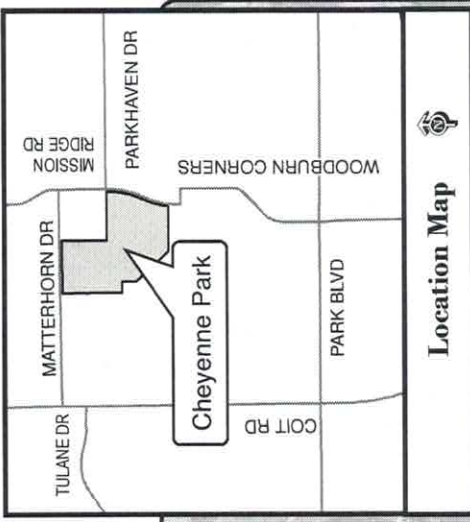

Plano -Spring Sports 2019
Cheyenne Park
2501 Mission Ridge Road

Location Map

ThaB 1/15/2019 L:\worduser\Athletics\MXD\Chyenne Park.mxd

Note: This map is for abstract purposes only. Map is void after Dec. 8, 2019.
Field use by schedule or reservation only.

Parking is limited...Please carpool.
Thank you for not parking on streets and respecting neighborhood integrity.