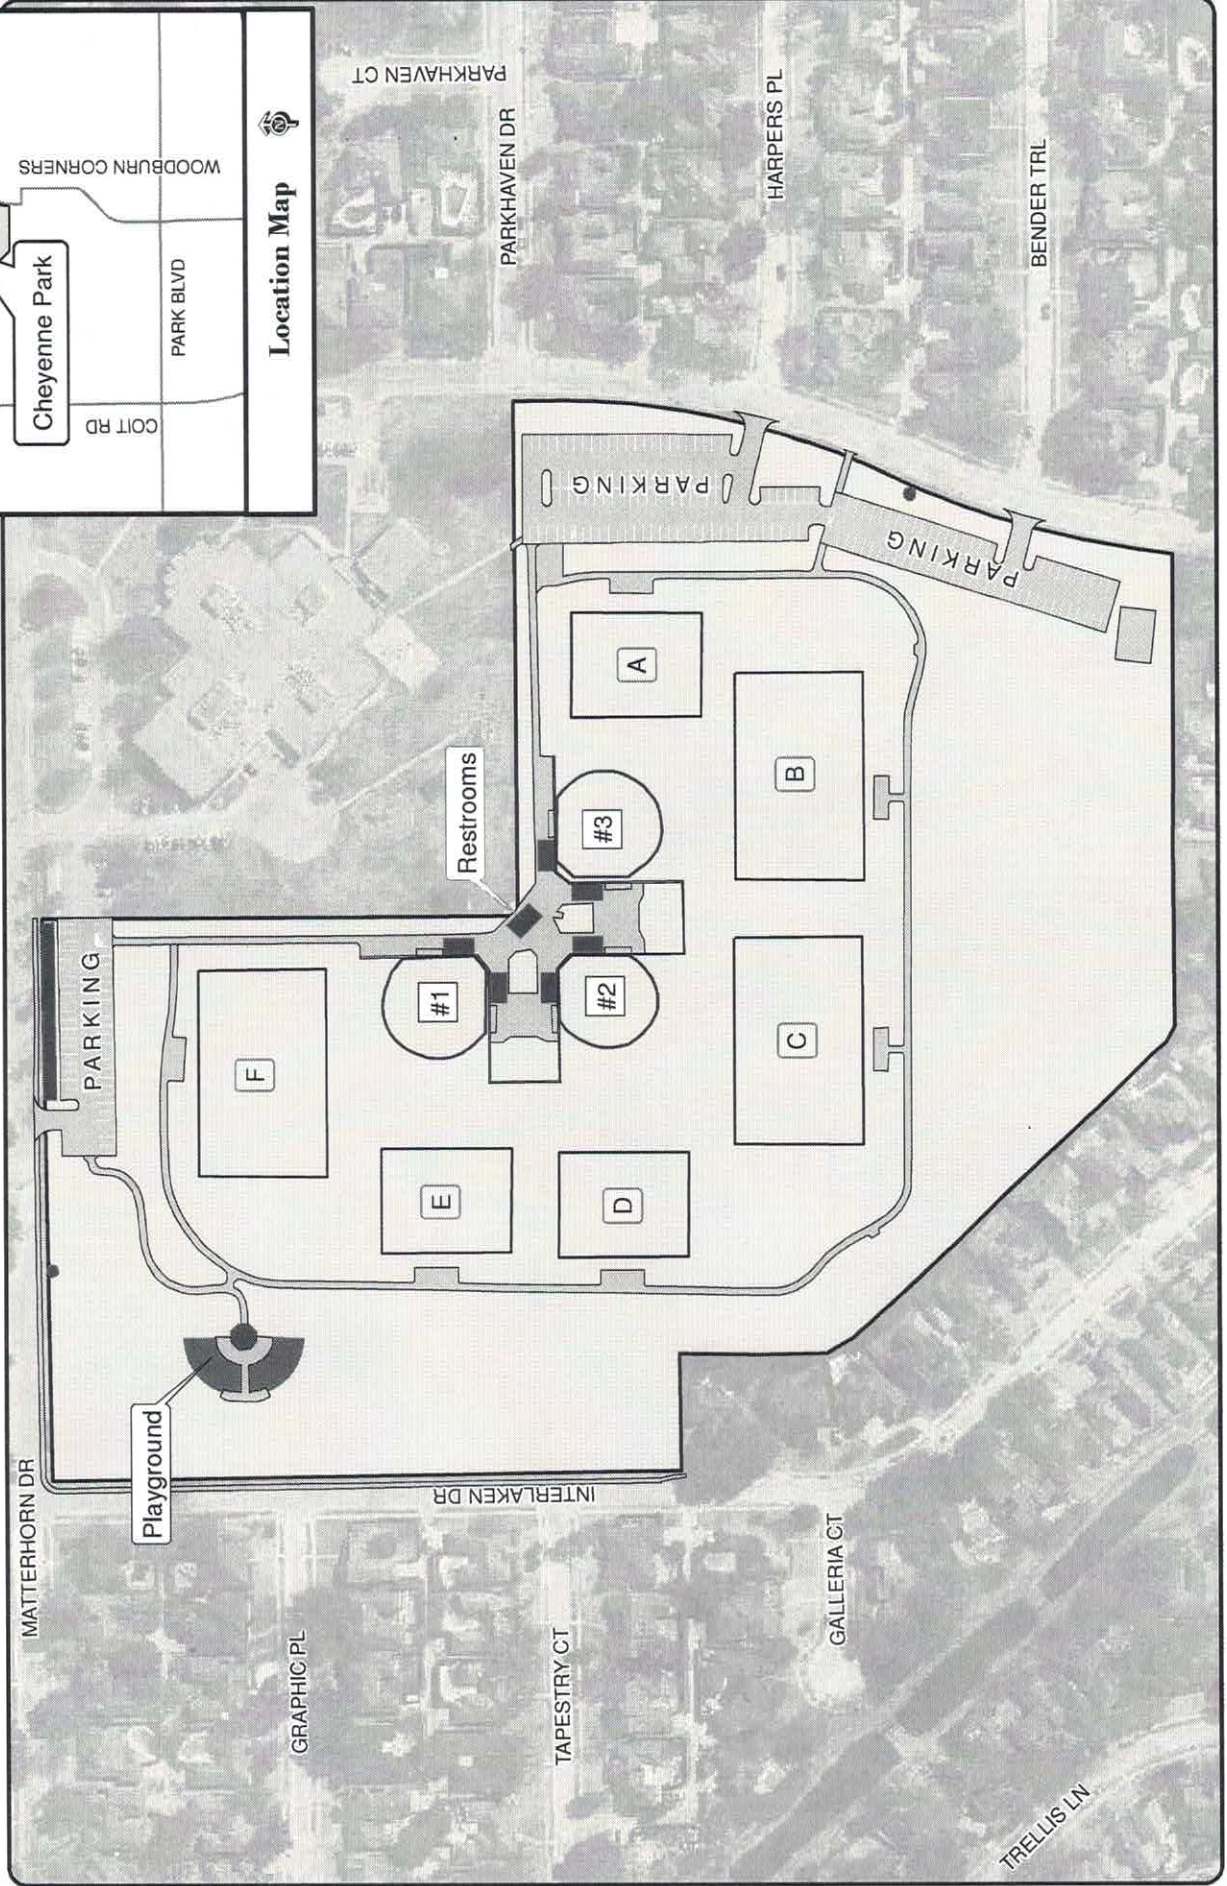

Plano -Spring Sports 2019
Cheyenne Park
2501 Mission Ridge Road

Location Map

ThaB 1/15/2019 L:\worduser\Athletics\MXD\Chyenne Park.mxd

Note: This map is for abstract purposes only. Map is void after Dec. 8, 2019.
Field use by schedule or reservation only.

Parking is limited...Please carpool.
Thank you for not parking on streets and respecting neighborhood integrity.