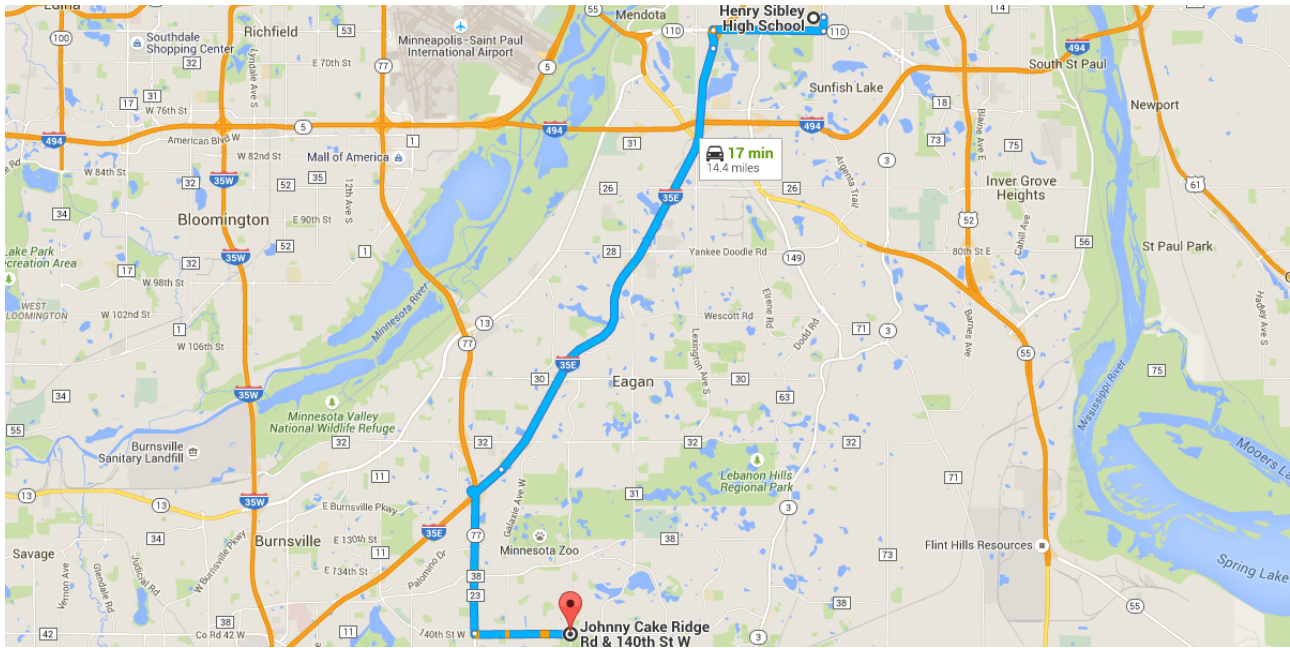

### Directions from Henry Sibley High School to Johnny Cake Ridge Rd & 140th St W

#### Henry Sibley High School

1897 Delaware Avenue, Mendota Heights, MN 55118

- ↑ 1. Head south on Delaware Ave toward Darla Ct 0.2 mi
- ↘ 2. Turn right onto MN-110 W 1.7 mi
- ↙ 3. Turn left onto the Interstate 35 E South ramp 0.3 mi
- ↙ 4. Merge onto I-35E S 7.6 mi
- ↘ 5. Take exit 92 to merge onto MN-77 S/Cedar Ave 3.0 mi
- ↙ 6. Turn left onto 140th St W 1.5 mi

#### Johnny Cake Ridge Rd & 140th St W

St Paul, MN 55124

These directions are for planning purposes only. You may find that construction projects, traffic, weather, or other events may cause conditions to differ from the

Map data ©2015 Google  
notices regarding your route.