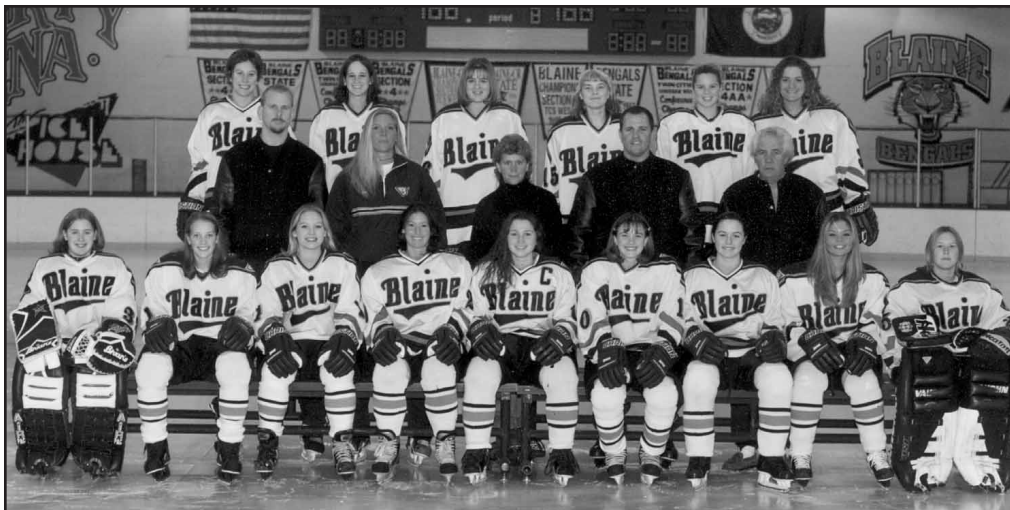

BENGALS IN THE STATE TOURNEY

Row 1: Kim Hanlon, Krista Johnson, Andrea Jensrud, Tiffany Hagge, Christa Hubert, Kristina Bunker, Stefanie Ubl, Ashley Dreis, Jody Horak

Row 2: Asst. Coach Mark Ziegler, Asst. Coach Gina Houser, Head Coach Marci Bydlon, Asst. Coach Steve Guider, Asst. Coach Mike Guider