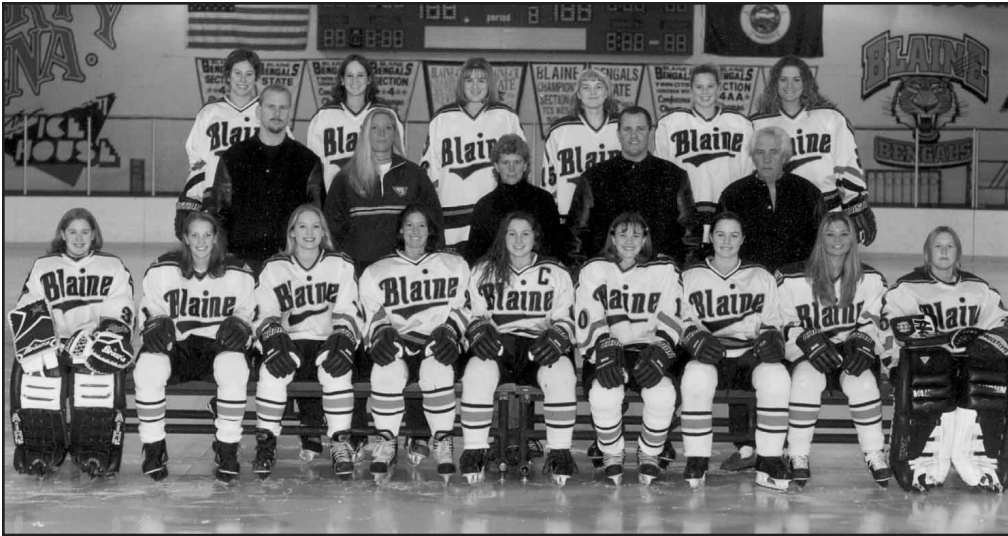

Katie Beauduy

Paul's
BARBER SHOP

Paul Buchholz
763-755-6750

1250 - 126th Ave. NE • Blaine, MN 55434

Bengals in the State Tourney

2000-2001 State Runner-up

Blaine 3 - Blake 1
State Quarterfinals

Blaine 1 - South St. Paul 0
State Semifinals