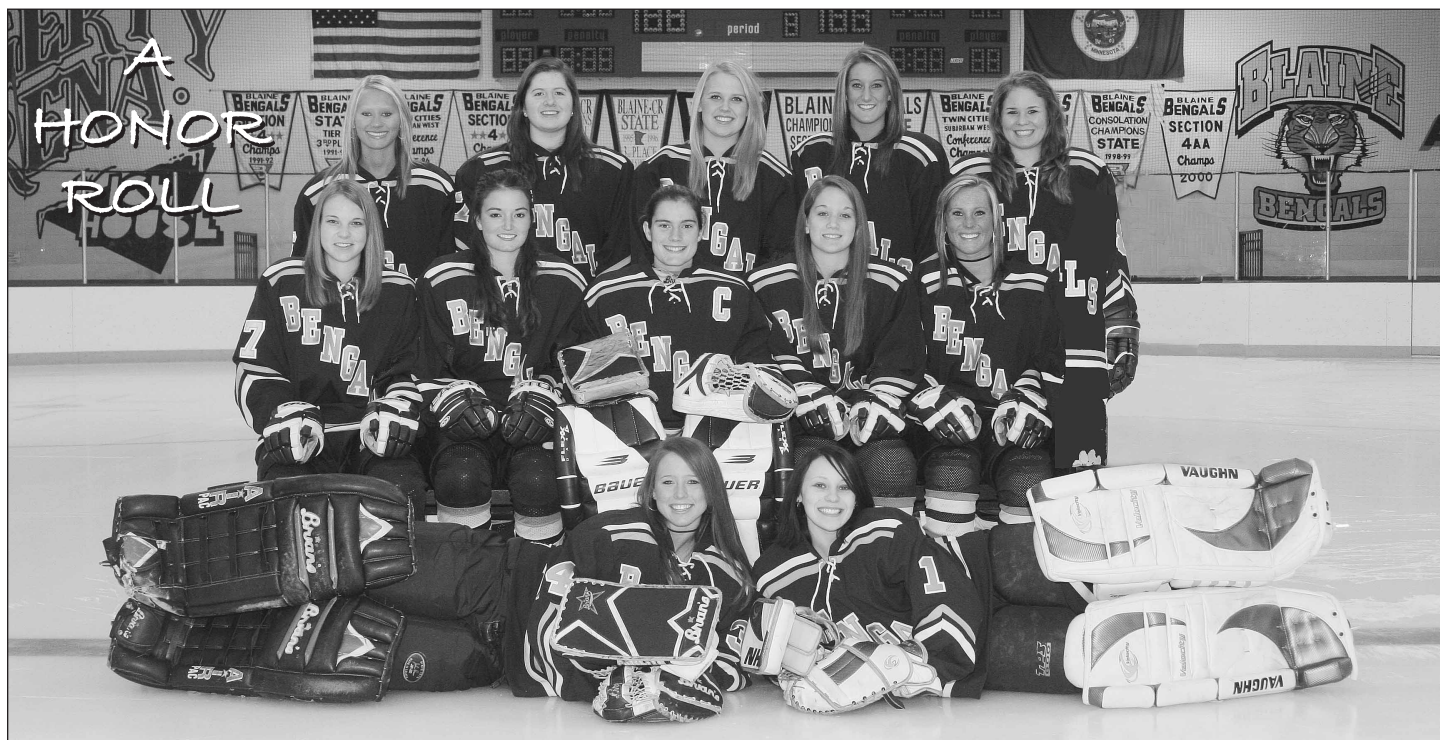

Blaine Girls' Excel in Academics

Row 1 (L to R): Jillian Daleiden, Sydni Vandal

Row 2 (L to R): Sara Ringel, Jessica Pafko, Ashley Nixon, Bethany Craig, Katie Brovold