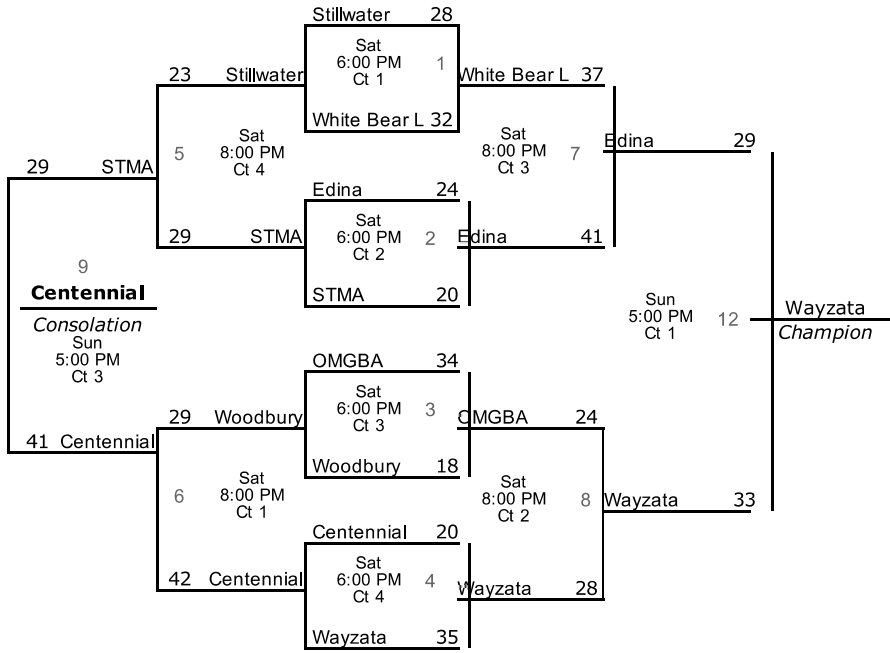

**Stillwater Girls Tournament Dec 12-13, 2015**  
**8th Grade Girls A**

White Bear L	30
Sun 5:00 PM Ct 2	10
OMGBA	26

**White Bear L**

**3rd Place**

Stillwater	26
Sun 5:00 PM Ct 4	11
Woodbury	30

**Woodbury**

**Friendship Game**

**Gym Key**  
**Courts: 1-4**  
[Stillwater Area High School](#)  
**Courts: 5-6**  
[Stillwater Junior High](#)  
 Subject to change!