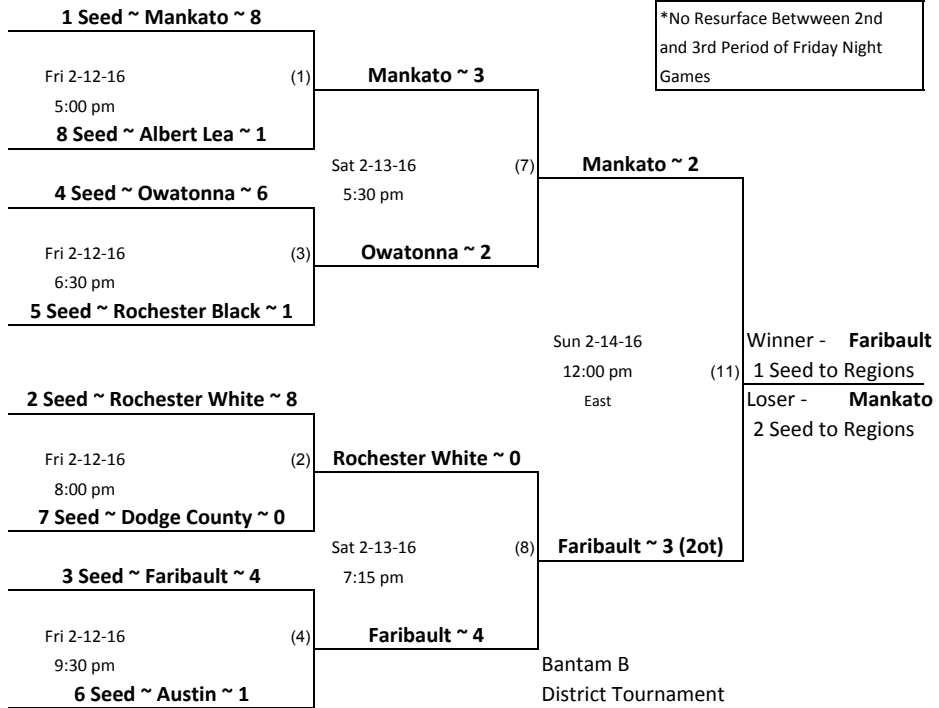

Minnesota Hockey District 9 Bantam B League Play-offs

Games played in Faribault at Faribault Ice Arena
The Highest Seed in Each Game is the Home Team

*No Resurface Between 2nd and 3rd Period of Friday Night Games

Bantam B
 District Tournament
 Location: Faribault Ice Arena
 Director: Pat Nesburg
nezzy21@bevcomm.net
 507-330-1953

Playback Bracket