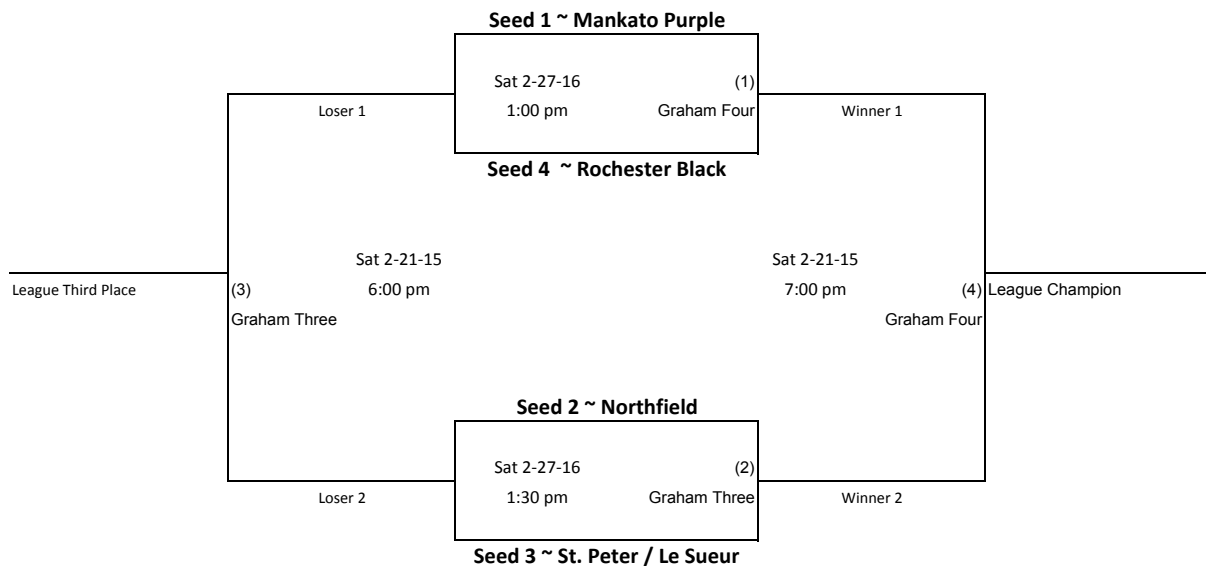

Minnesota Hockey District 9 Bantam B2 League Championship

Games played in Rochester at Graham Arena
The Highest Seed in Each Game is the Home Team

Bantam B2
District Tournament
Location: Rochester Graham Arena.
Director: Robert Cothern
robertcothern@yahoo.com
507-272-3415