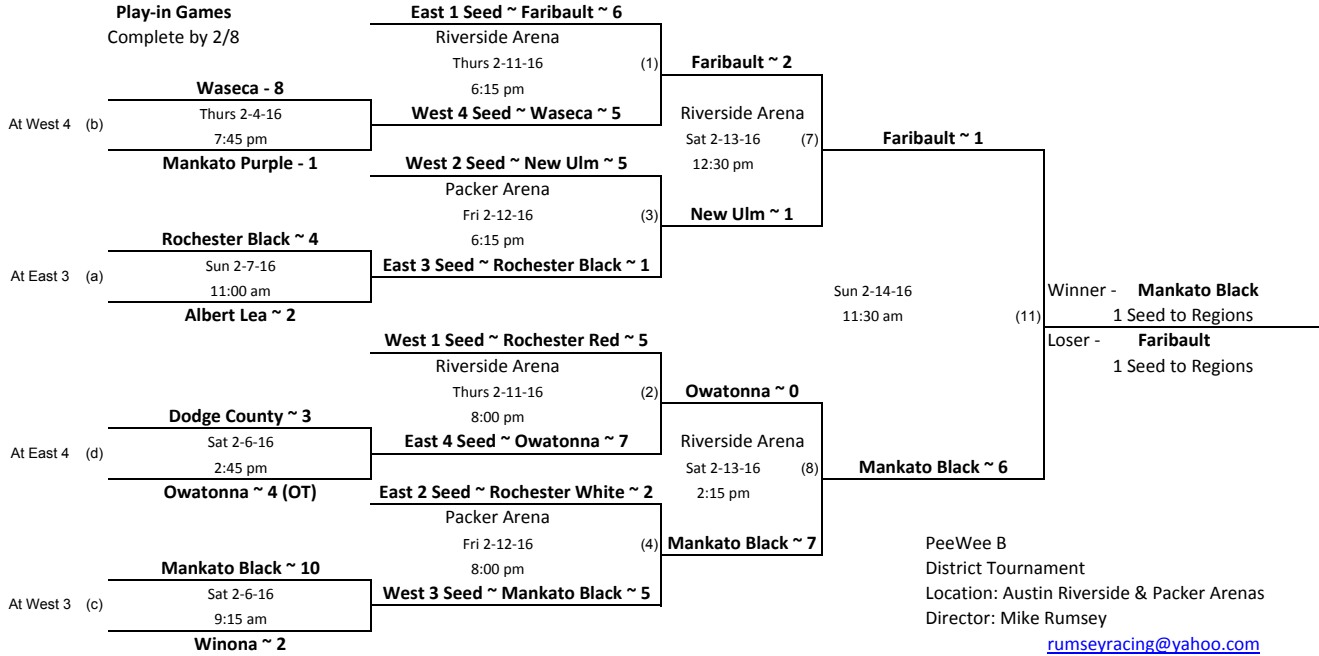

Minnesota Hockey District 9 PWB League Play-offs

Games played in Austin at Riverside and Packer Arenas

The Highest Seed in Each Game is the Home Team (if same seed number, West seed will be the home team)

Seed

Play-in Games

Complete by 2/8