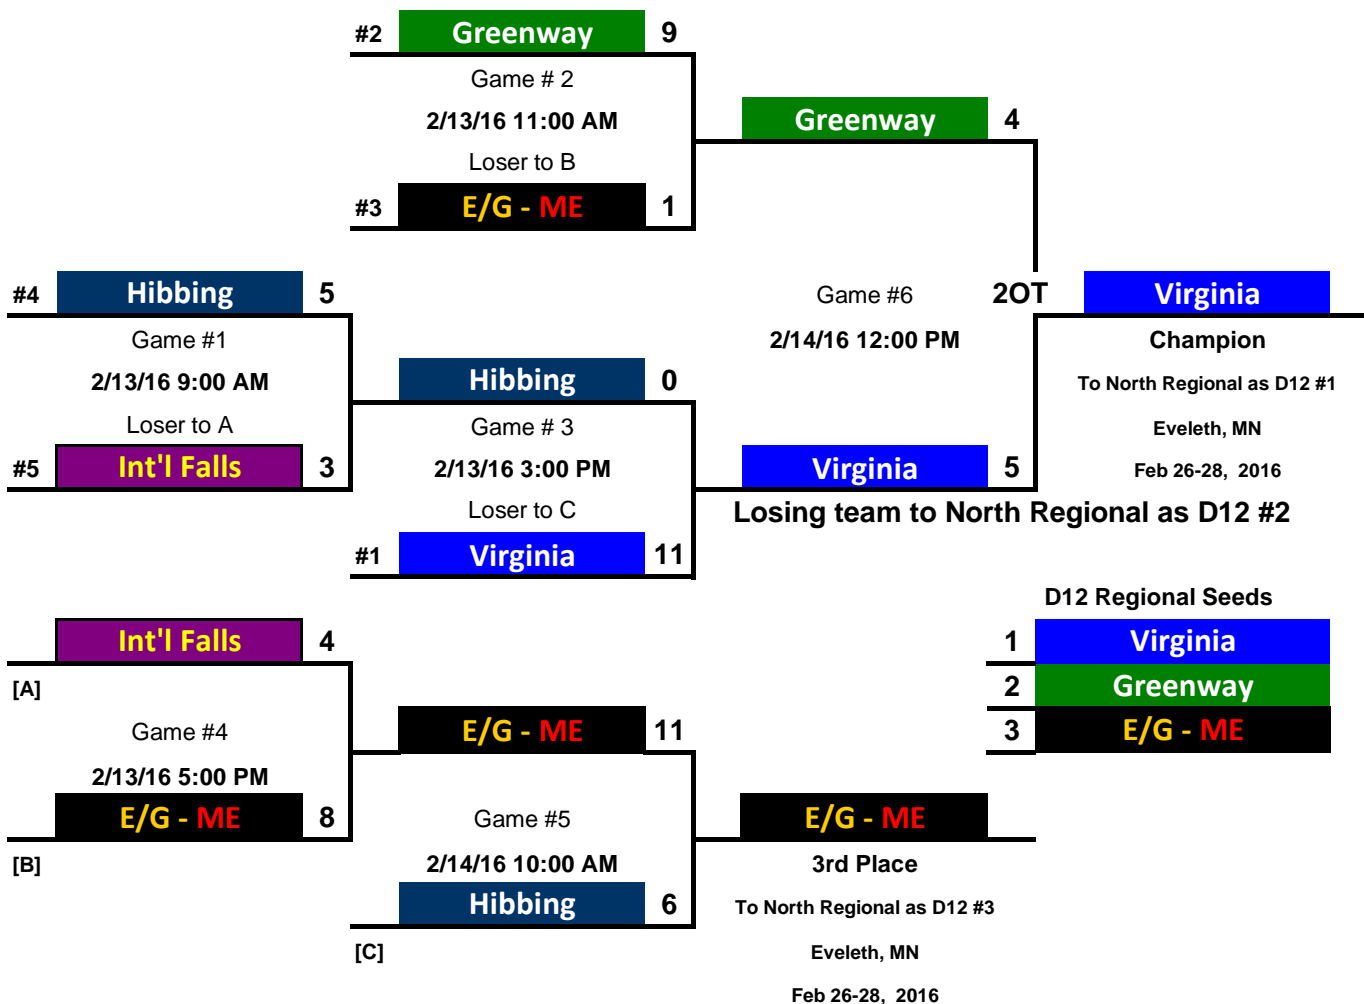

2016 District 12 Bantam A Tournament

Virginia, MN February 13, 14 2016

Highest seeded team is always the home team - wears white.

| SEED: | Team: | # | Game Time: |
|-------|--------------------|---|------------------|
| #1 | Virginia | 1 | 2/13/16 9:00 AM |
| #2 | Greenway | 2 | 2/13/16 11:00 AM |
| #3 | E/G - ME | 3 | 2/13/16 3:00 PM |
| #4 | Hibbing | 4 | 2/13/16 5:00 PM |
| #5 | Int'l Falls | 5 | 2/14/16 10:00 AM |
| | | 6 | 2/14/16 12:00 PM |

Tournament Director:

Name: Chris Bialke

Email: Chris.Bialke@lfg.com

Phone: 218-750-9102

D12 Regional Seeds

| | |
|---|-----------------|
| 1 | Virginia |
| 2 | Greenway |
| 3 | E/G - ME |

17 Minute periods; 2 minute minor penalties

OT Overtime will be in the following format:

- (1) 2 min rest. 10 min 5 on 5 sudden death
Resurface
- (2) 10 min 5 on 5 sudden death
2 min rest. 10 min 5 on 5 sudden death
Resurface
Repeat from 2 until winner declared