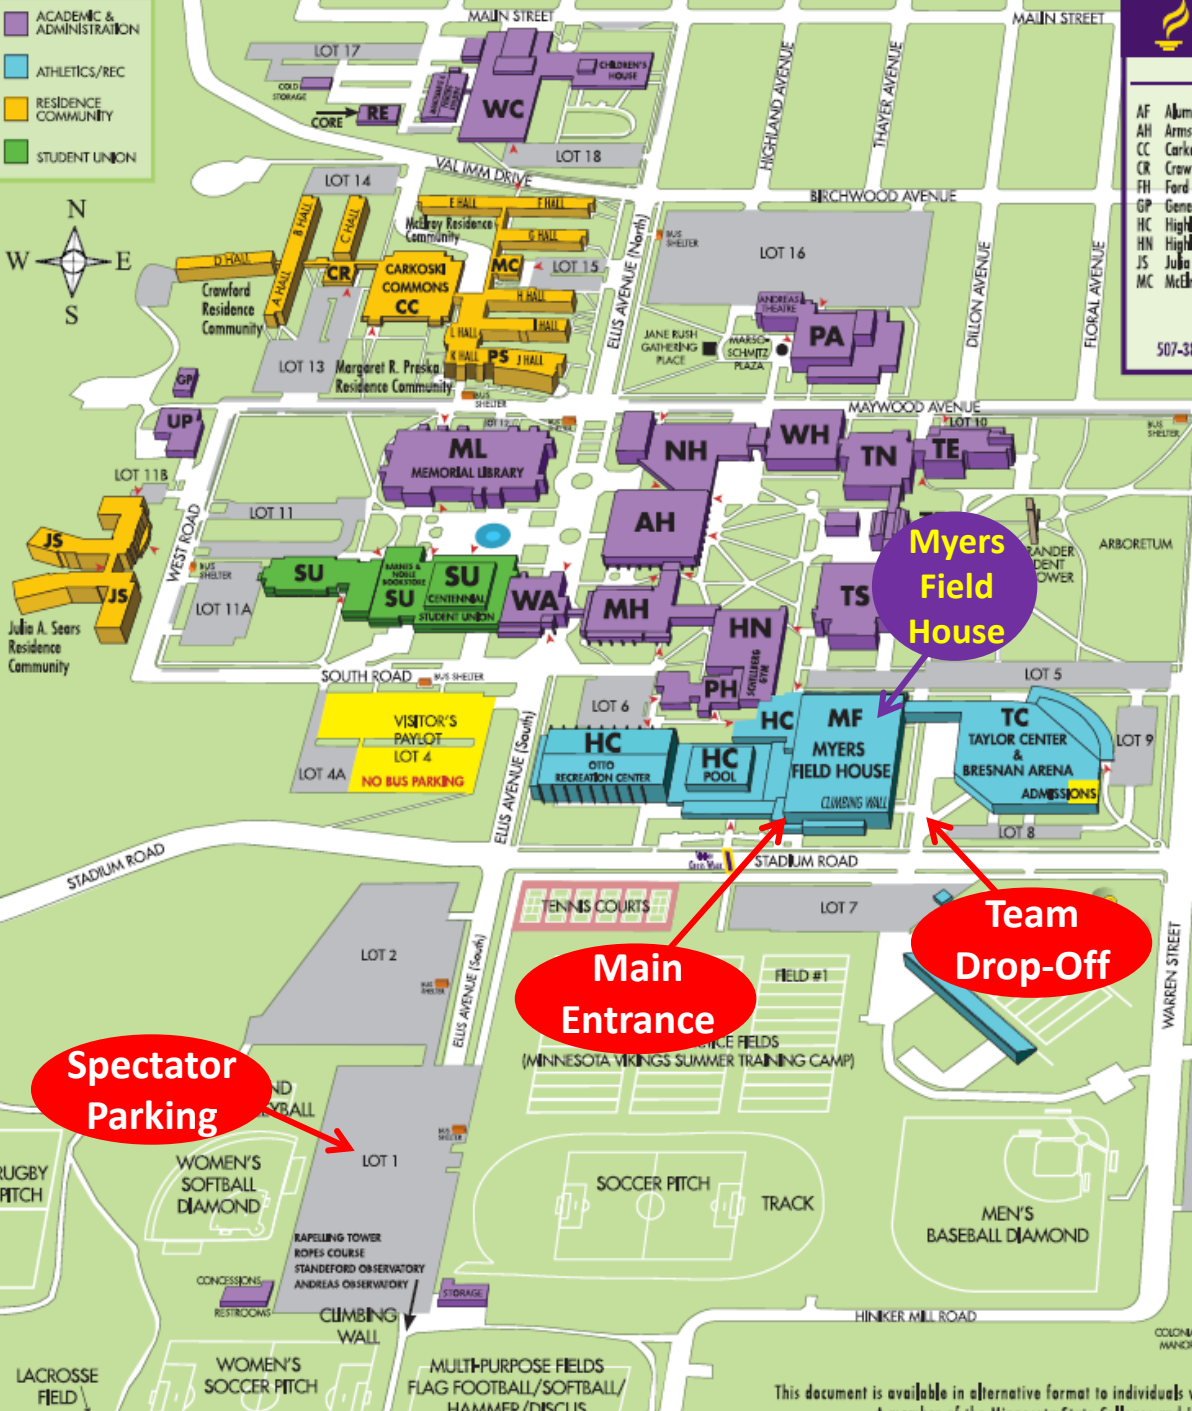

Spectator Parking

Main Entrance

Team Drop-Off

Bus Parking

MINNESOTA STATE UNIVERSITY MANKATO

St. Peter ↑

St. Peter ↑

New Ulm ←

Blakelee Stadium and Practice Fields

Taylor Center
(Bresnan Arena & Admissions)

All Seasons Arena

AmericInn

Stadium Heights Residence Community Apartments

HOSPITAL
Mayo Clinic Health System Mankato

Berthony College

Super 8 Motel

Days Inn

Budget Host Inn

Best Western

Roadway Inn

Riverfront Inn

Micratel Inn & Suites

Rasmussen College

Grand Stay Residential Suites

Courtyard Marriott Hotel

River Hill Mall

Fairfield Inn

Quality Inn

Wal-Mart

Wal-Mart

Wal-Mart