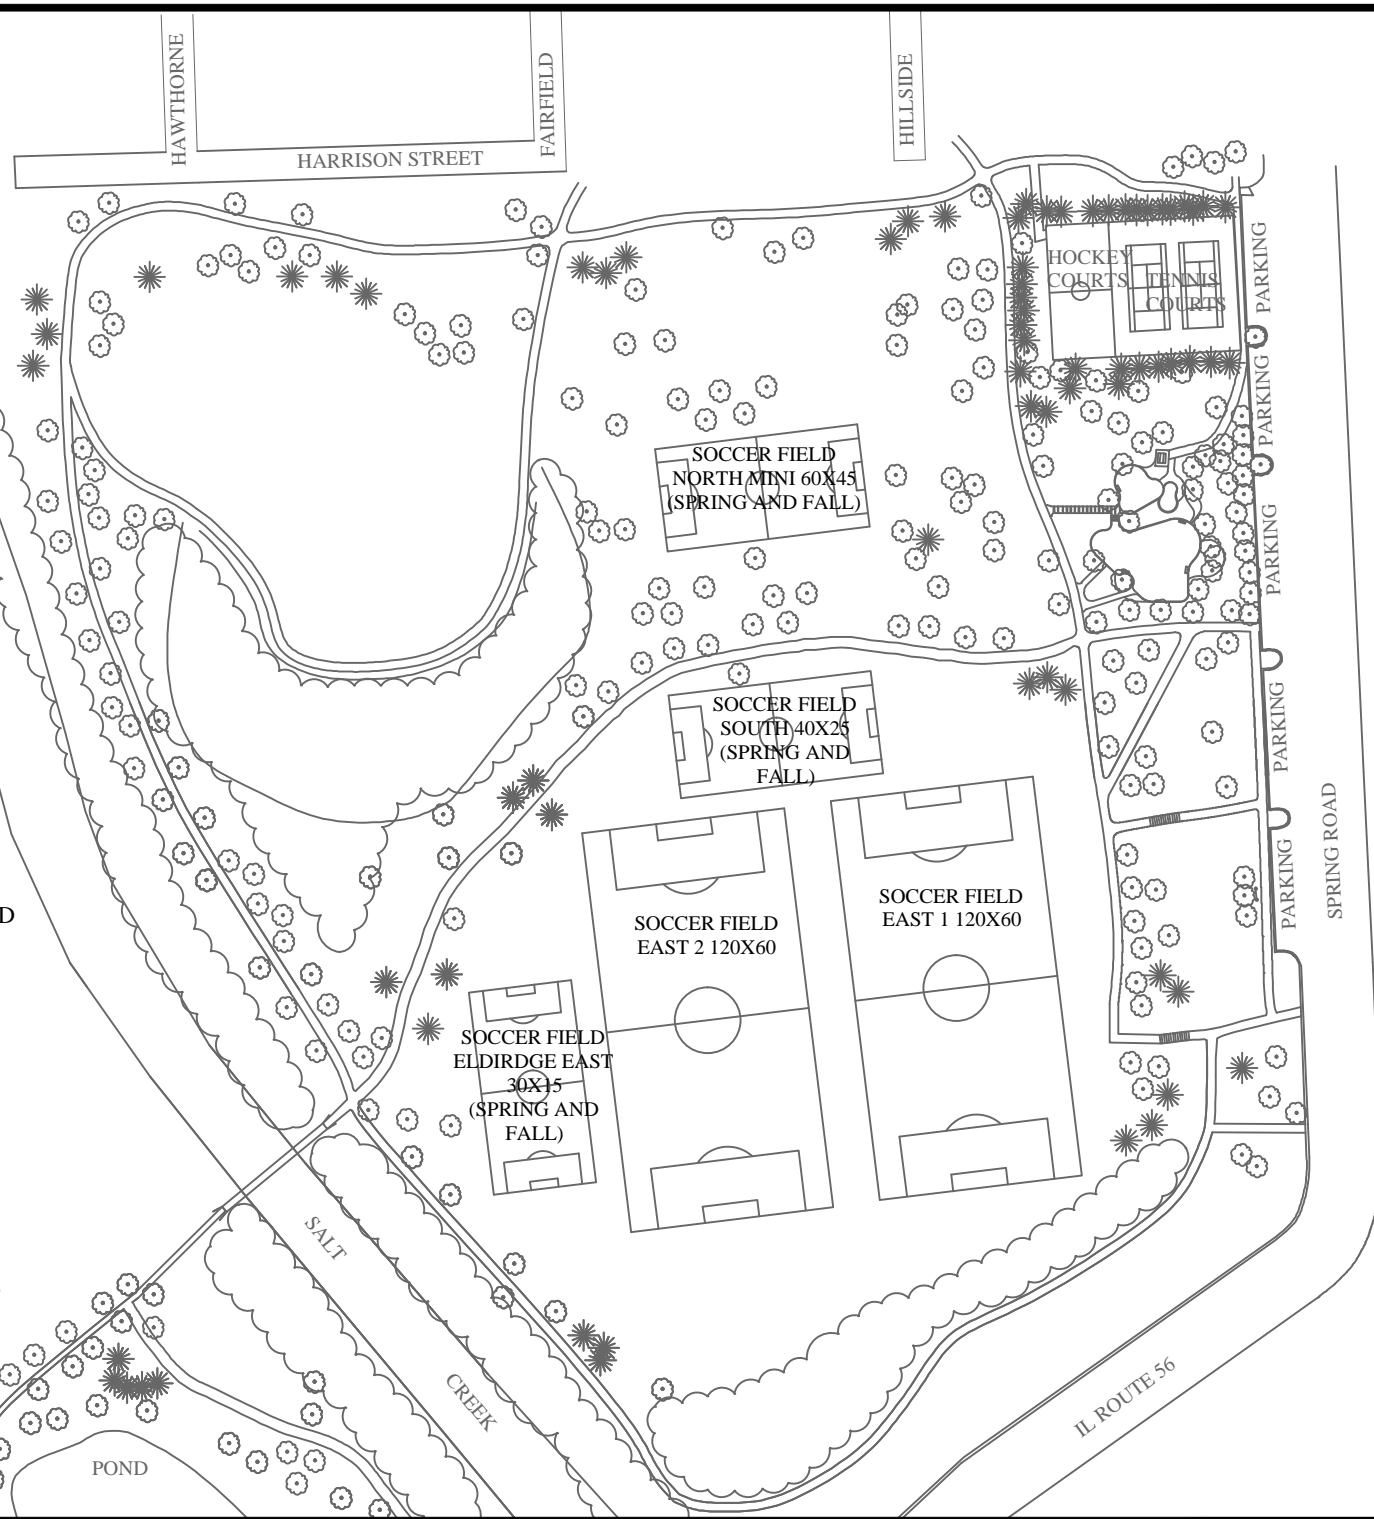

**PARKING AVAILABLE**

- SOUTH PARKING LOT IS OFF COMMONWEALTH
- PARKING SPACES ALONG SPRING ROAD
- STREET PARKING ALONG HAWTHORNE, FAIRFIELD, AND HILLSIDE

DATE: 7-16-10  
 DRAWN BY:  
 JERRY PASK, ASLA, RLA,  
 CRRP, CPSI  
 COLLEEN TOOMEY, ASLA

ELDRIDGE PARK  
 363 COMMONWEALTH

SPORTS FIELD  
 LOCATION MAP

NORTH  
  
 SCALE: NONE

SHEET NO.

1 OF 1