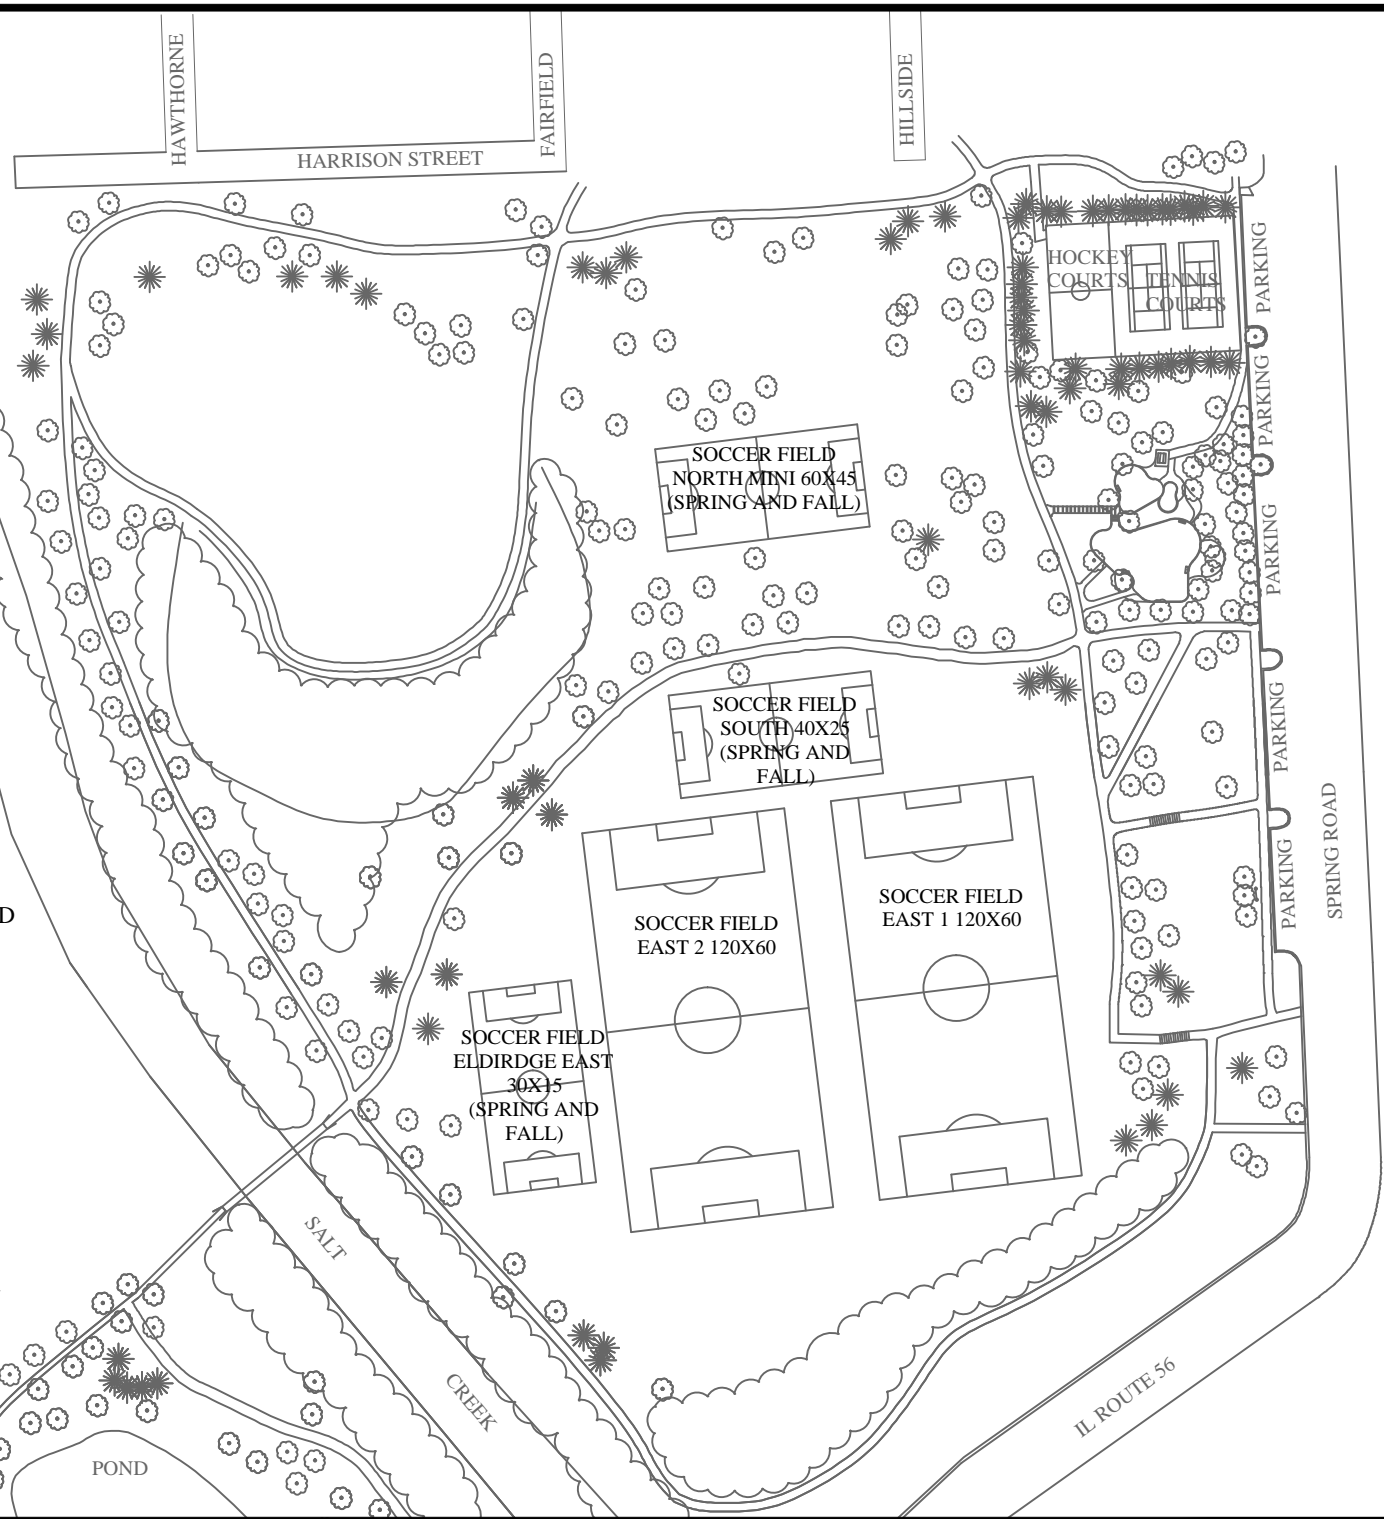

PARKING AVAILABLE

- SOUTH PARKING LOT IS OFF COMMONWEALTH
- PARKING SPACES ALONG SPRING ROAD
- STREET PARKING ALONG HAWTHORNE, FAIRFIELD, AND HILLSIDE

DATE: 7-16-10
 DRAWN BY:
 JERRY PASK, ASLA, RLA,
 CRRP, CPSI
 COLLEEN TOOMEY, ASLA

ELDRIDGE PARK
363 COMMONWEALTH

SPORTS FIELD
LOCATION MAP

NORTH

 SCALE: NONE

SHEET NO.

1 OF 1