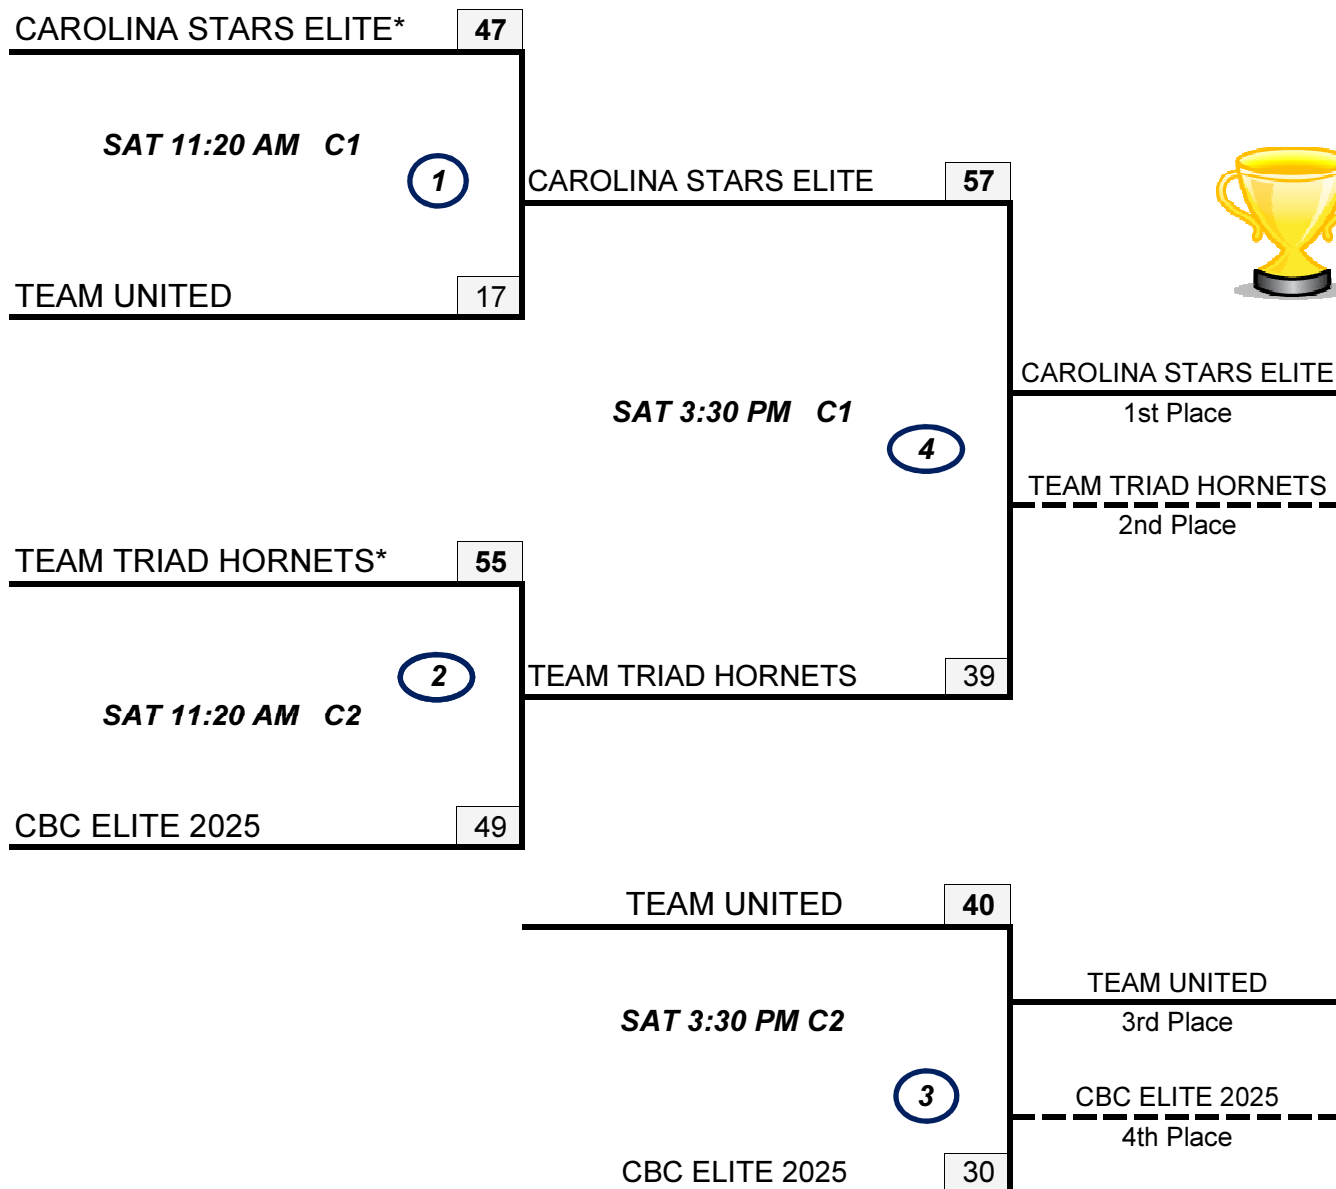

NCAAU 2016 STATE CHAMPIONSHIPS - 8U

FOREST CITY, NC

APRIL 30 - MAY 1, 2016

*Home Team is Top of Bracket

All teams qualify for National Championship.

Court Locations:

Court #1: East Rutherford HS, 331 East High Road, Bostic, NC 28018

Court #2: East Rutherford HS, 331 East High Road, Bostic, NC 28018

NCAAU 2016 STATE CHAMPIONSHIPS - 9U D1

FOREST CITY, NC

APRIL 30 - MAY 1, 2016

*Home Team is Top of Bracket

All team who complete all scheduled games receive National Bid.
All teams qualify for National Championship.