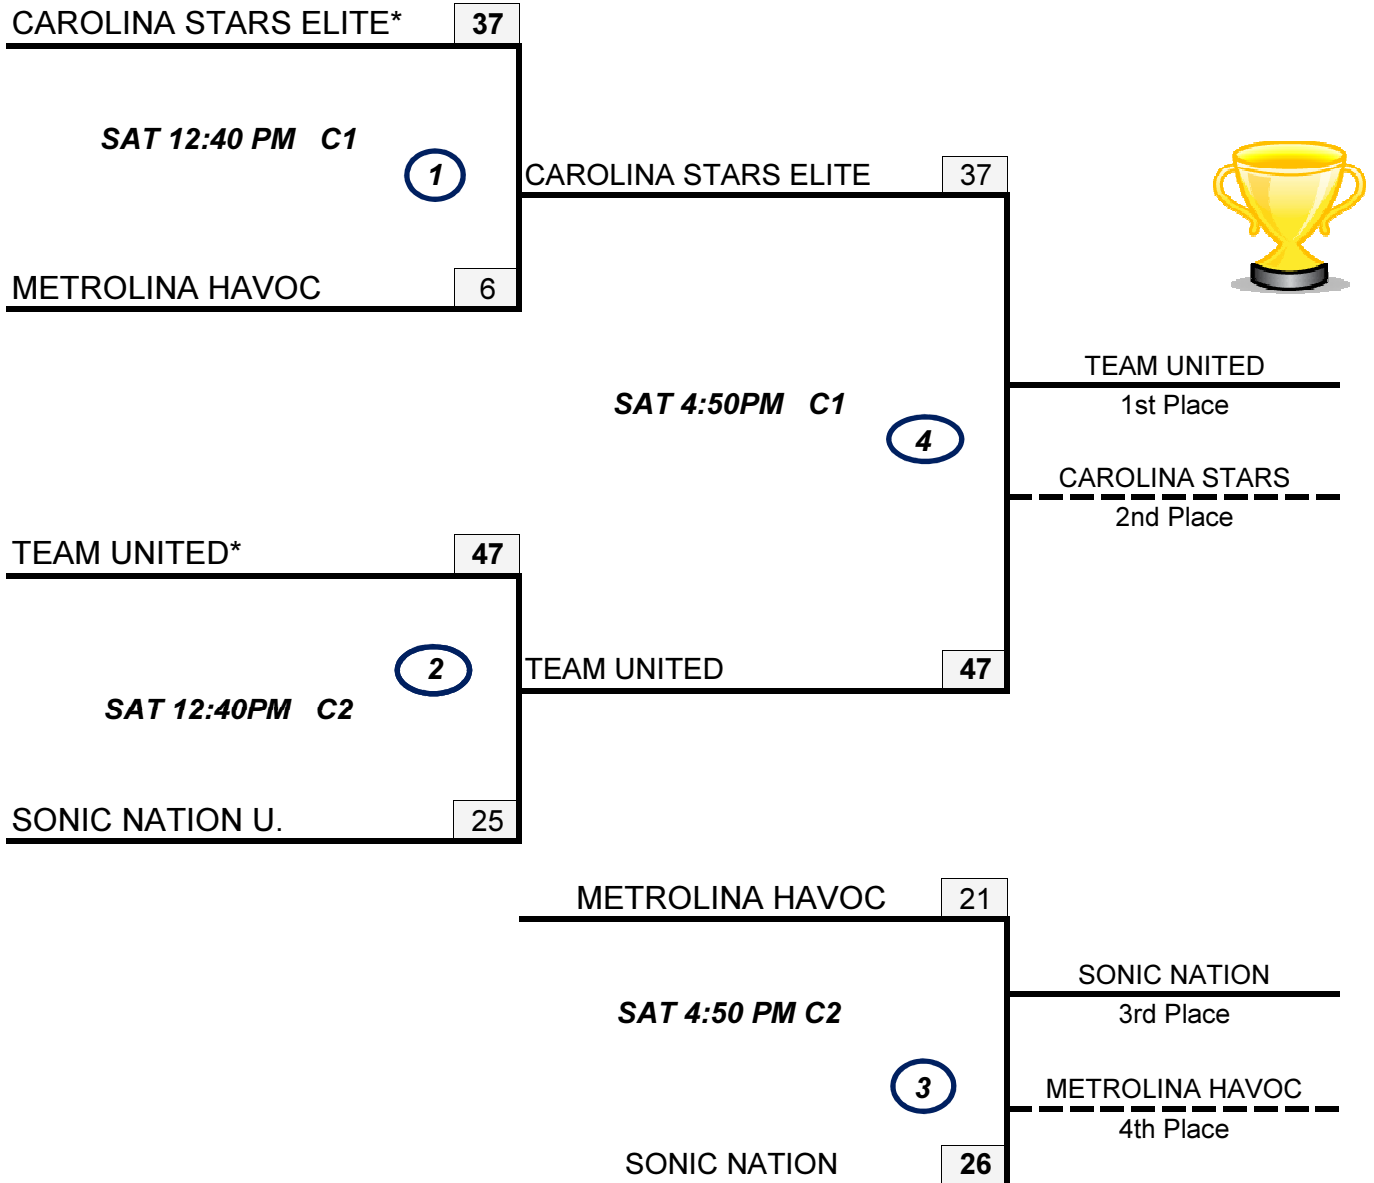

NCAAU 2016 STATE CHAMPIONSHIPS - 8U

FOREST CITY, NC

APRIL 30 - MAY 1, 2016

*Home Team is Top of Bracket

All teams qualify for National Championship.

Court Locations:

Court #1: East Rutherford HS, 331 East High Road, Bostic, NC 28018

Court #2: East Rutherford HS, 331 East High Road, Bostic, NC 28018

NCAAU 2016 STATE CHAMPIONSHIPS - 9U D1

FOREST CITY, NC

APRIL 30 - MAY 1, 2016

*Home Team is Top of Bracket

All team who complete all scheduled games receive National Bid.
All teams qualify for National Championship.