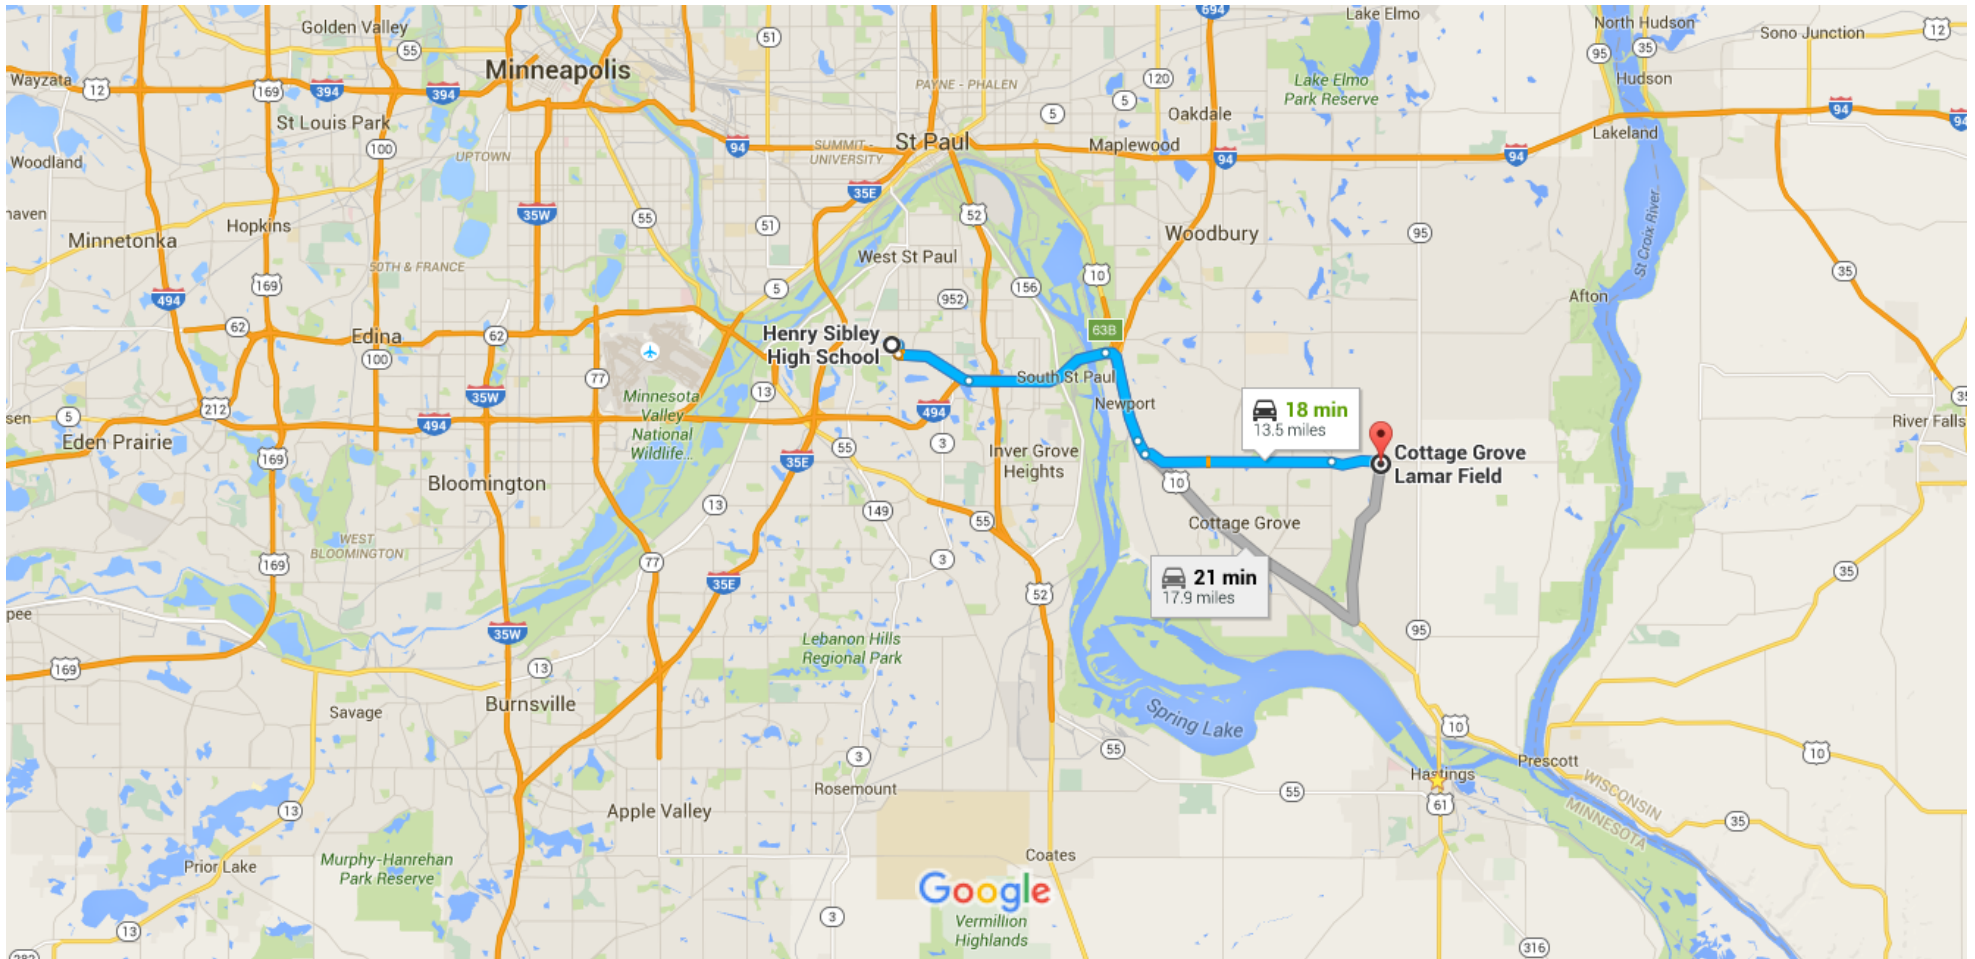

Henry Sibley High School to Cottage Grove Lamar Field

Drive 13.5 miles, 18 min

2016 Pride In The Park Tournament March 13-15

Map data ©2016 Google 2 mi

via 70th St S

16 min without traffic

18 min

13.5 miles

via US-10 E/US-61 S

21 min

5/9/2016

Henry Sibley High School to Cottage Grove Lamar Field - Google Maps

20 min without traffic

17.9 miles

Google Maps