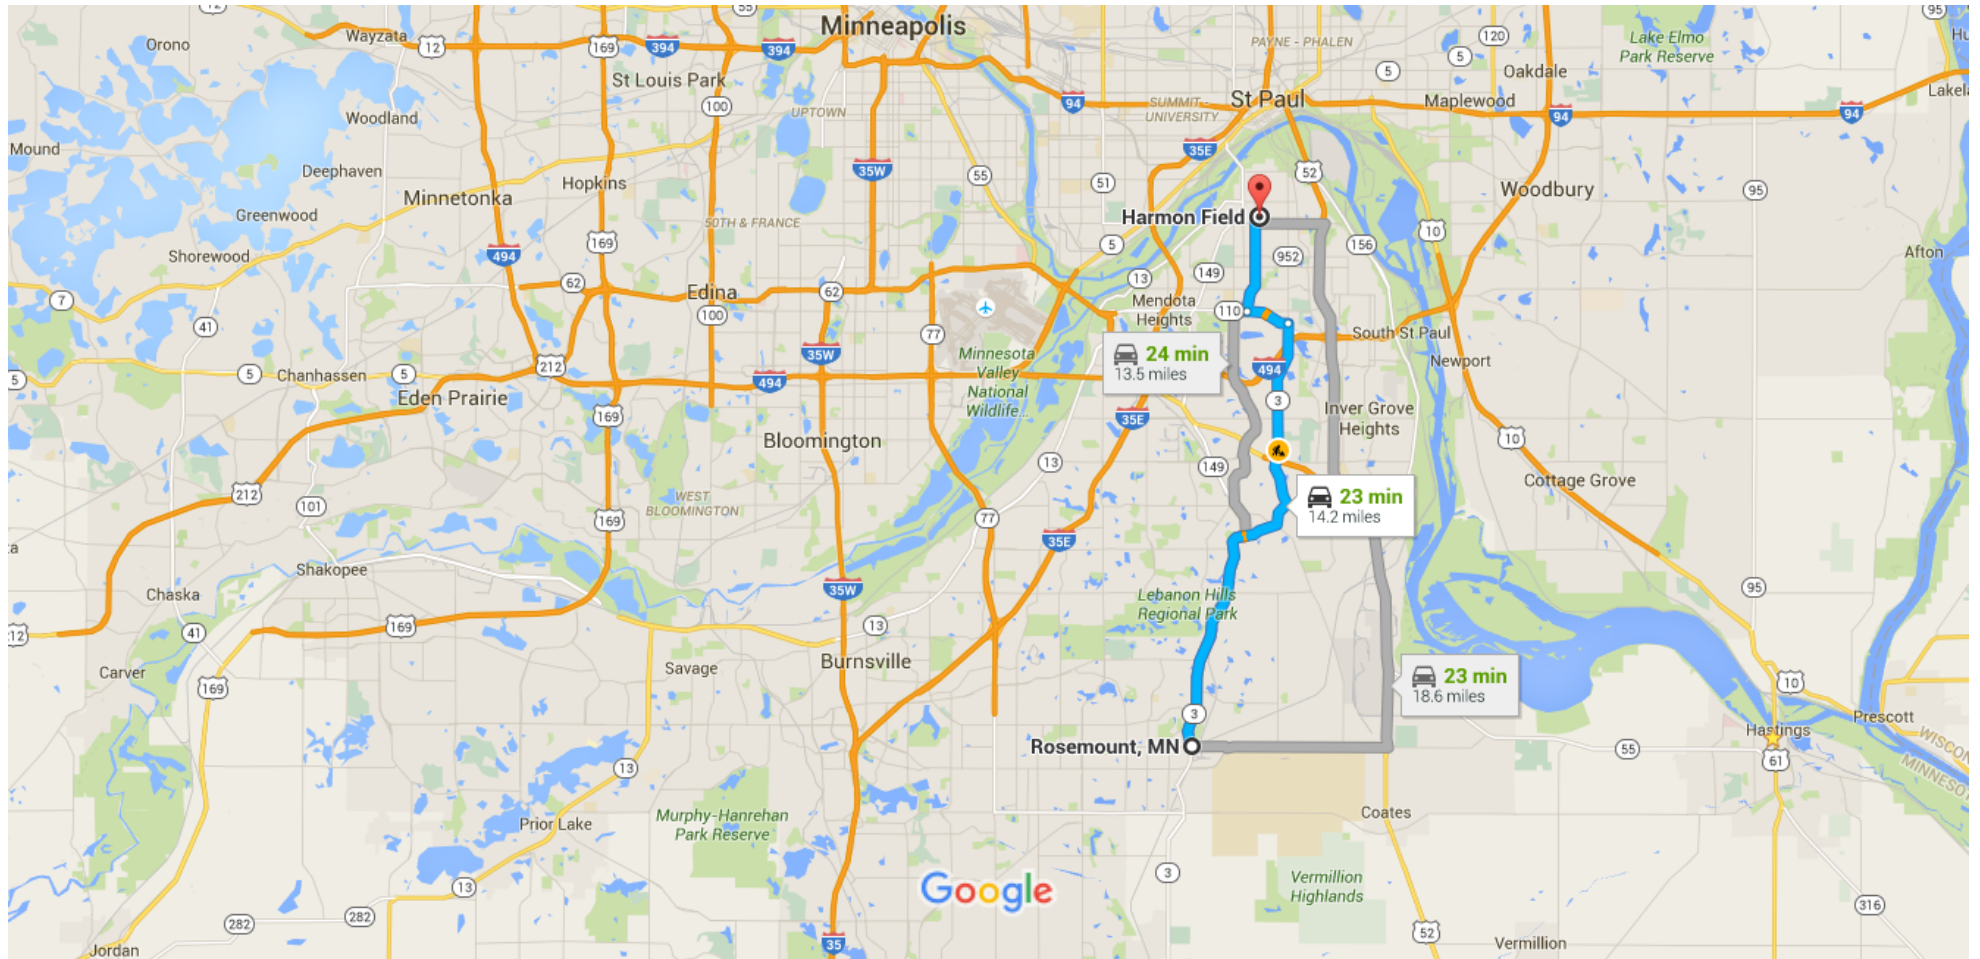

Rosemount, MN to Harmon Field, West St Paul, MN 55118

Drive 14.2 miles, 23 min

Directions from the south

Map data ©2016 Google 2 mi

via S Robert Trail
22 min without traffic

23 min

14.2 miles

via US-52 N

23 min

22 min without traffic

18.6 miles

via S Robert Trail and Argenta Trail

24 min

22 min without traffic

13.5 miles

Google Maps