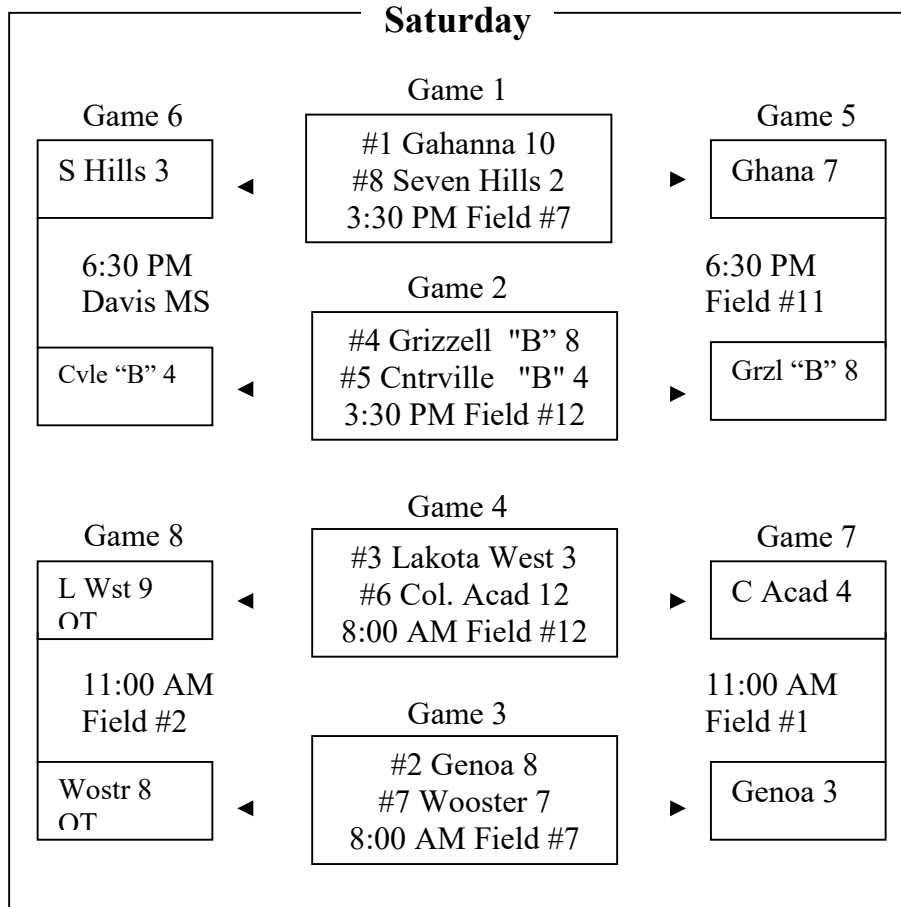

Division IV – Blue Section

Saturday