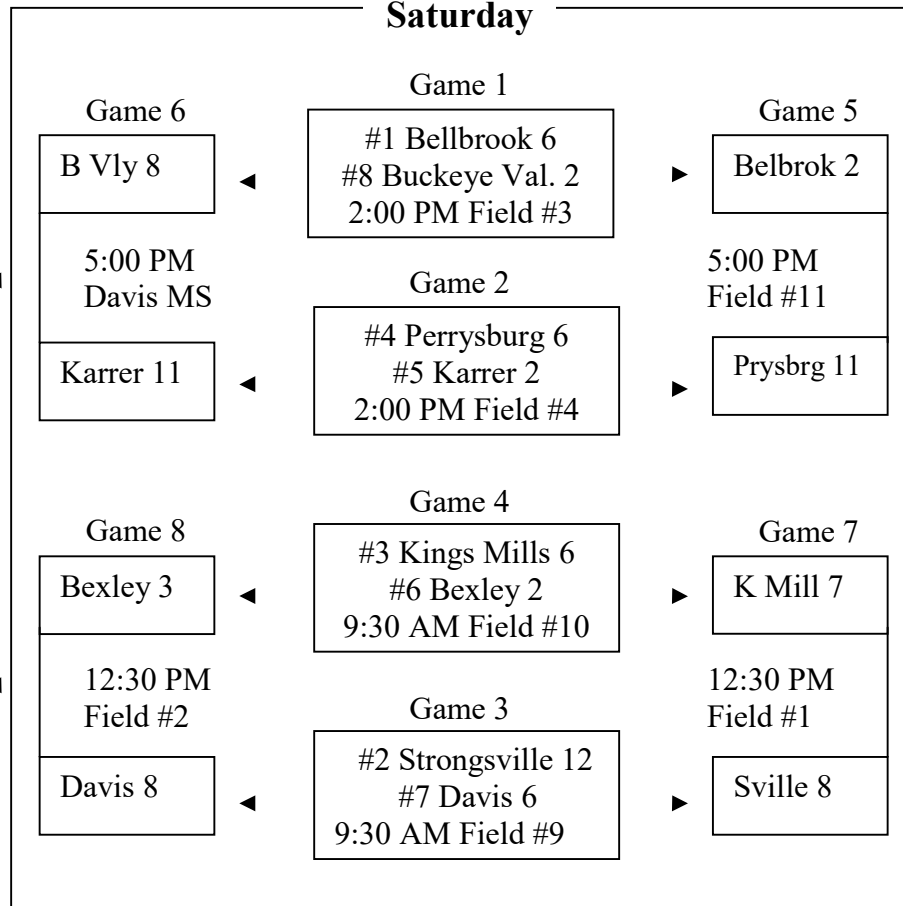

Division III – Red Section

Saturday