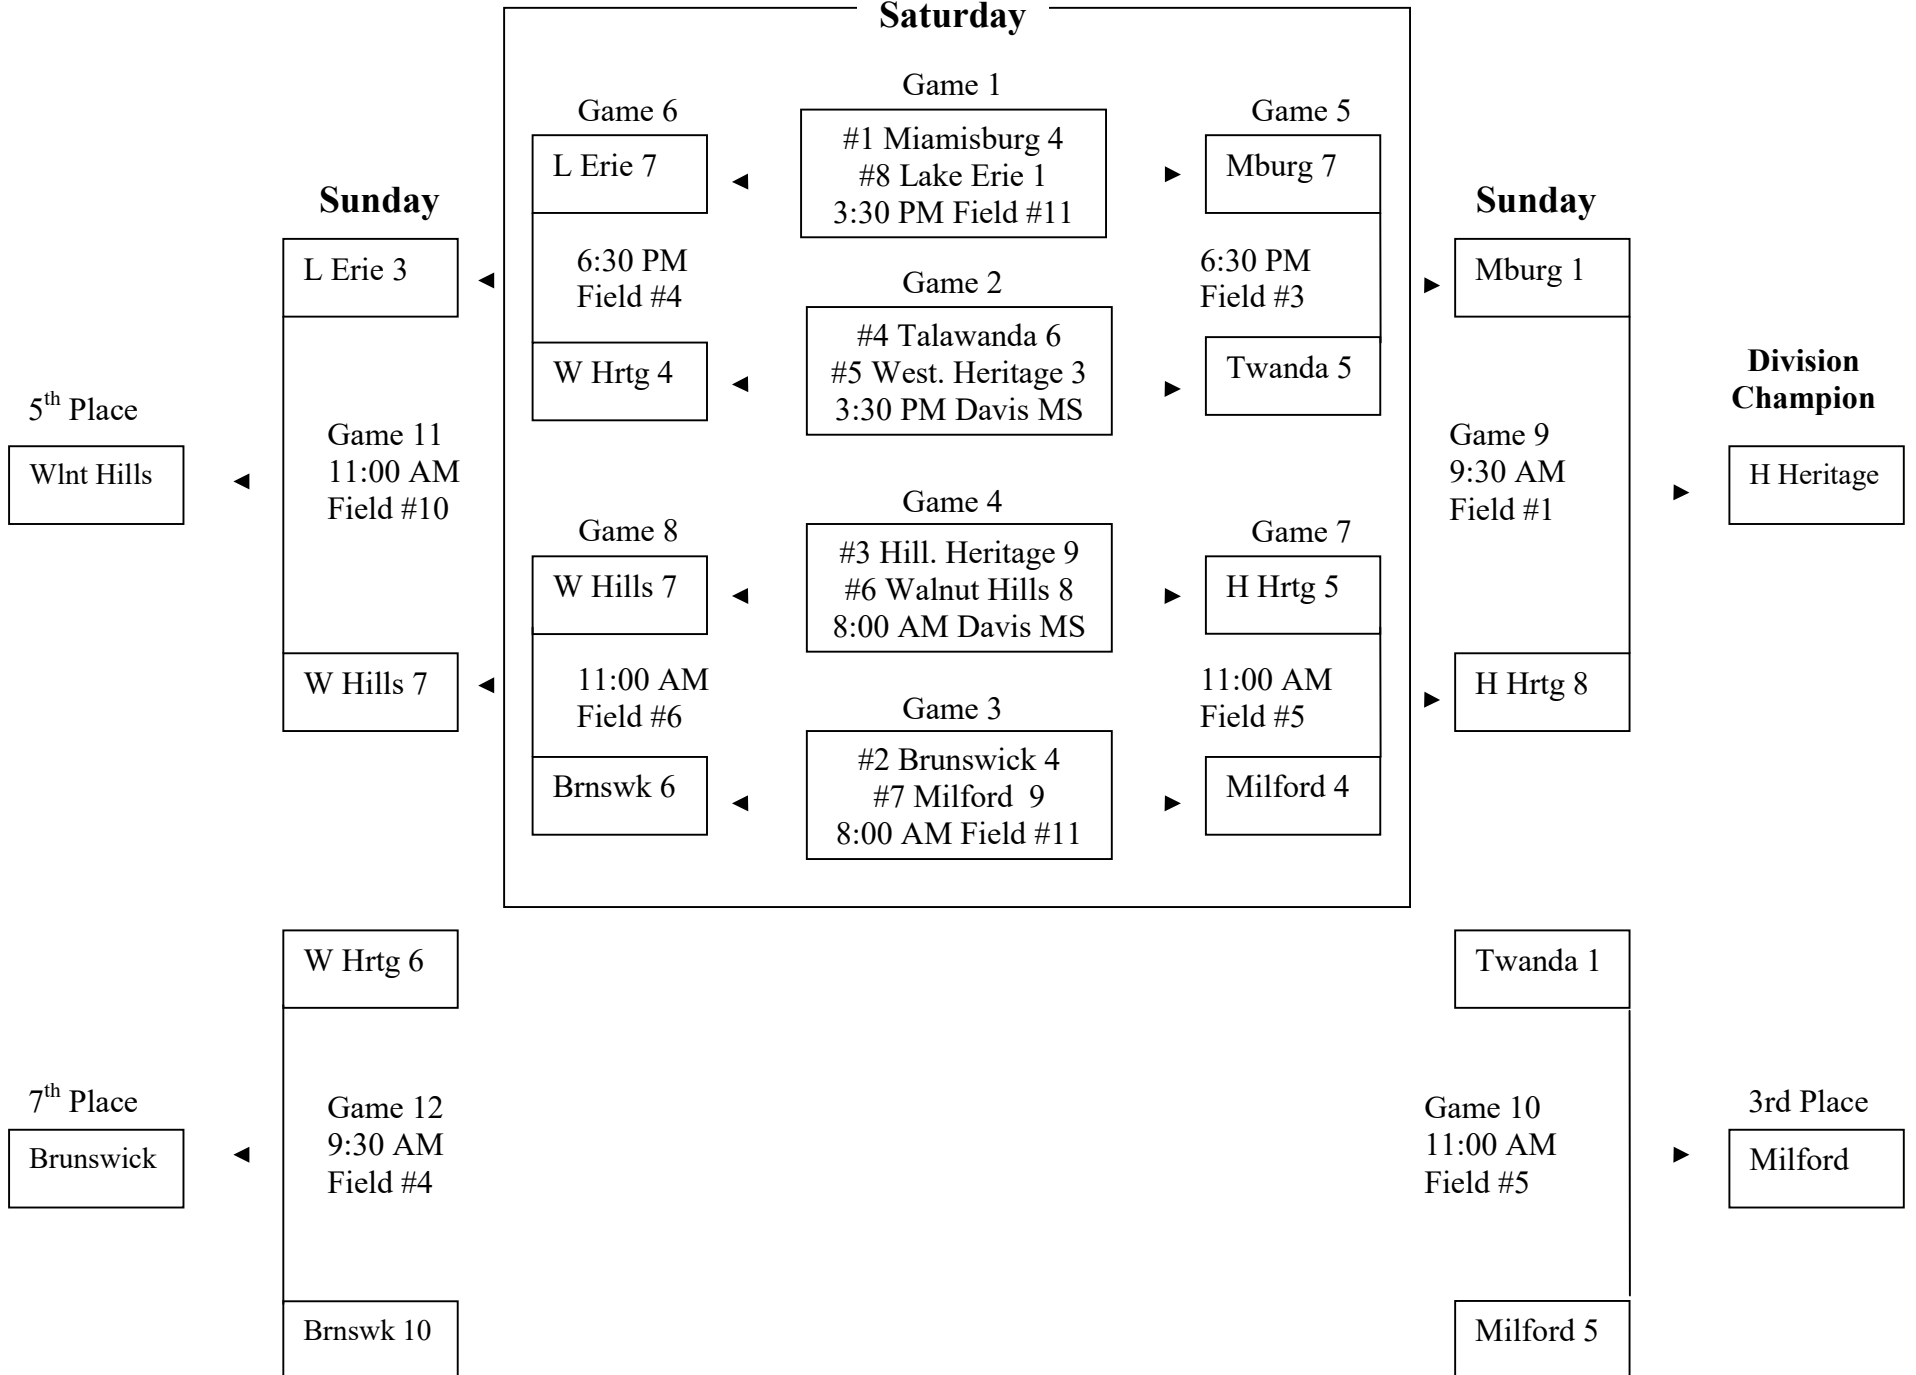

Division VI

Saturday