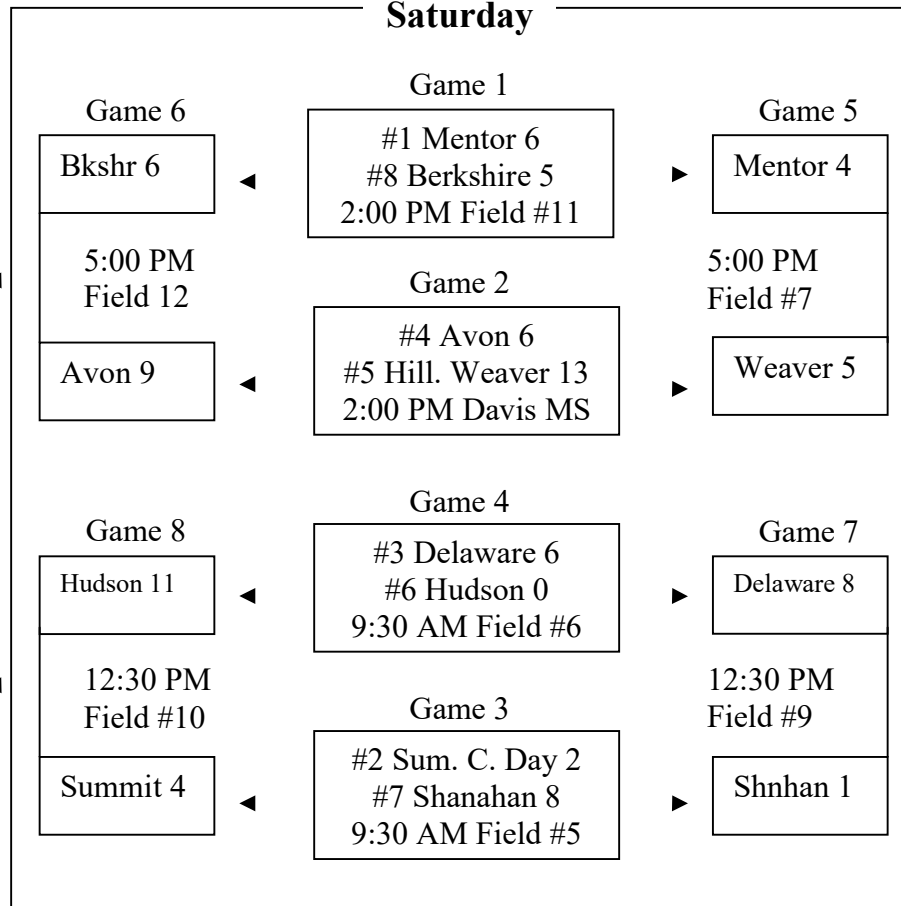

Division II – Red Section

Saturday