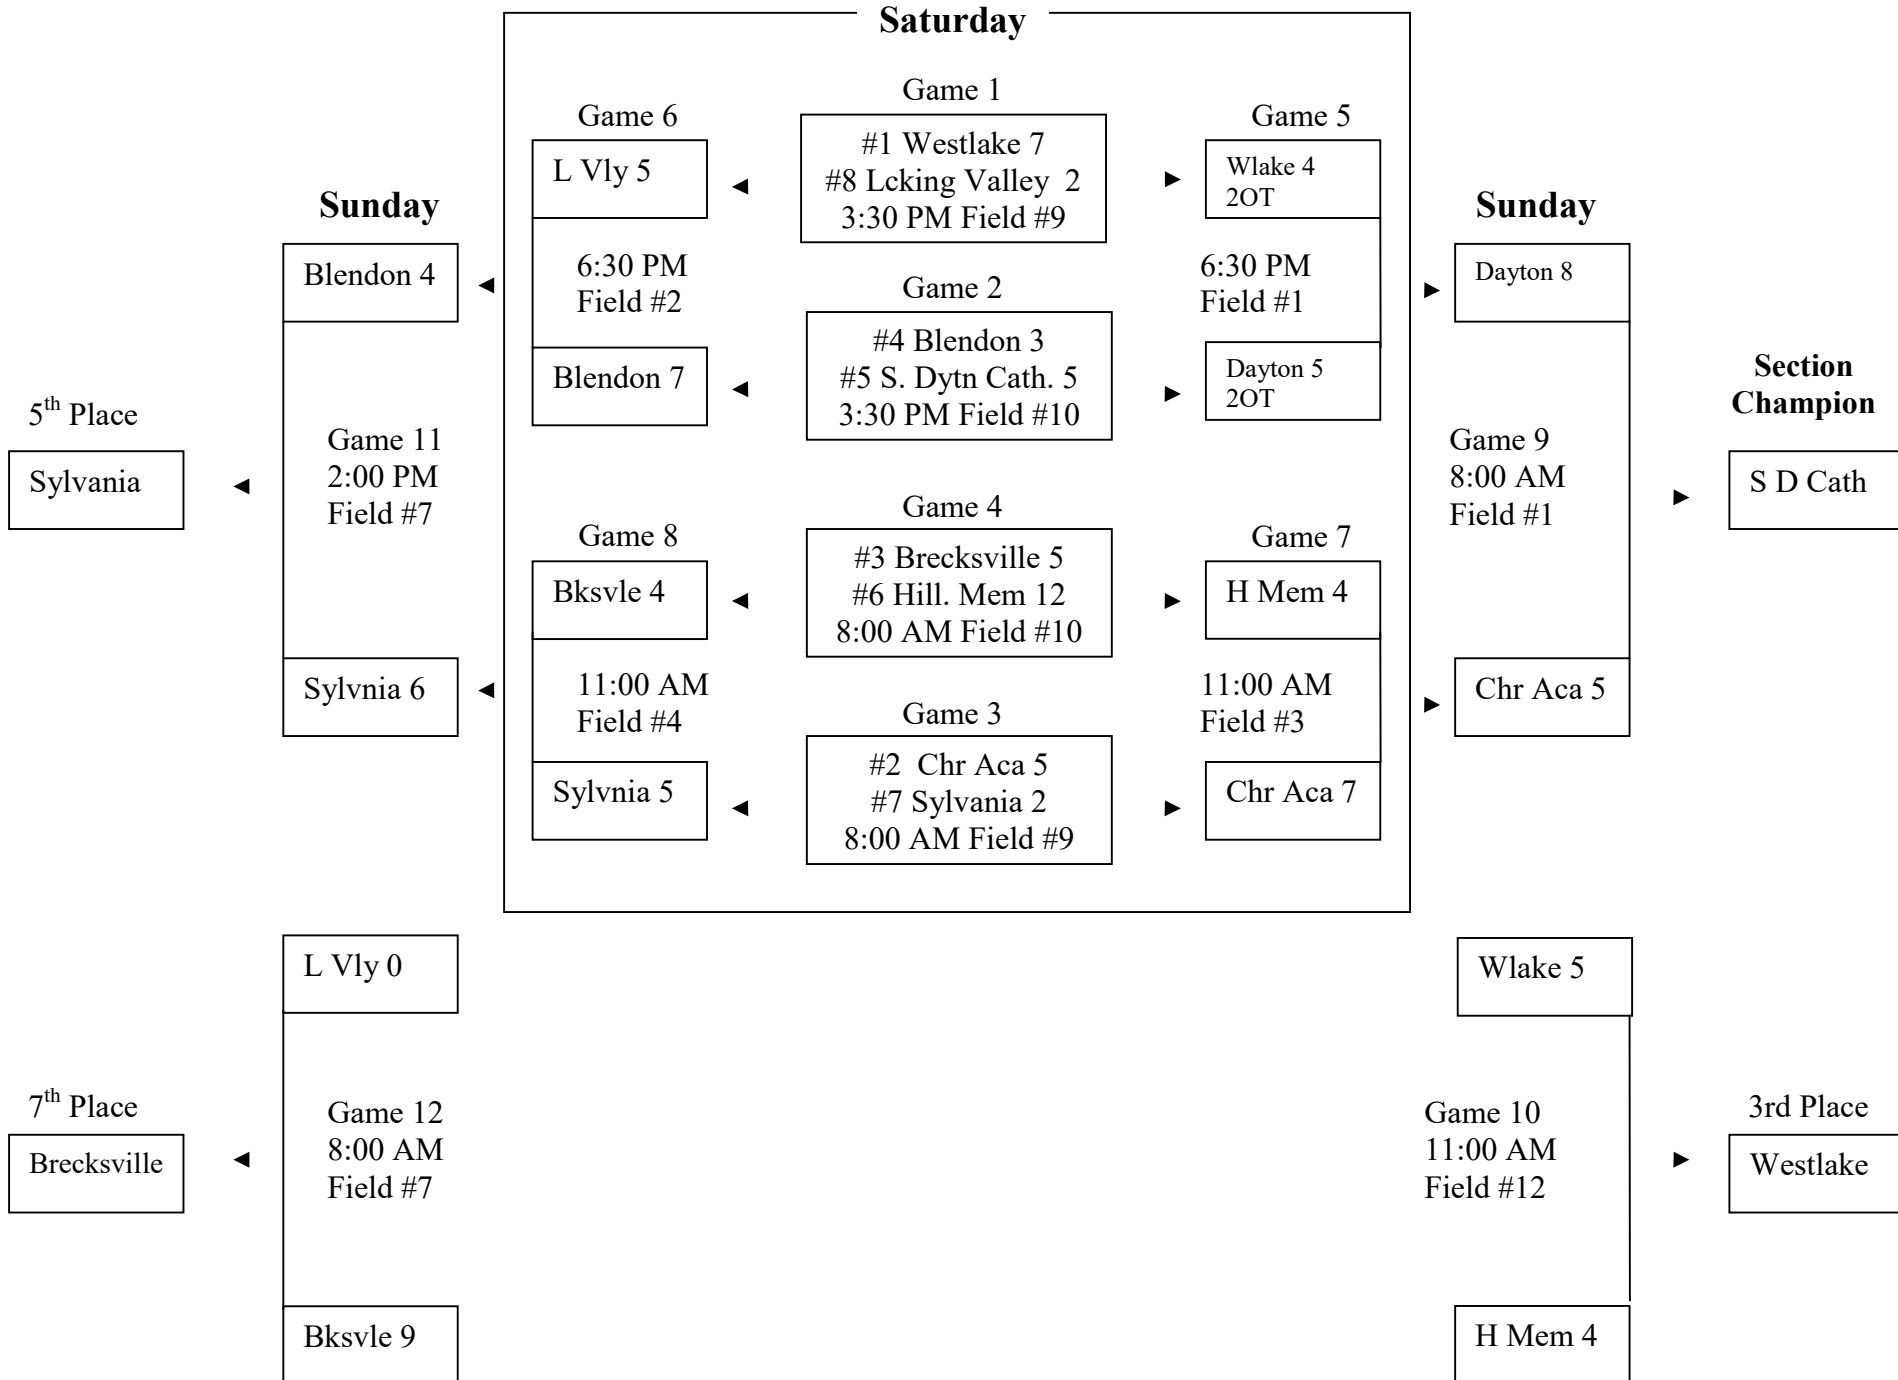

Division V – Blue Section

Saturday