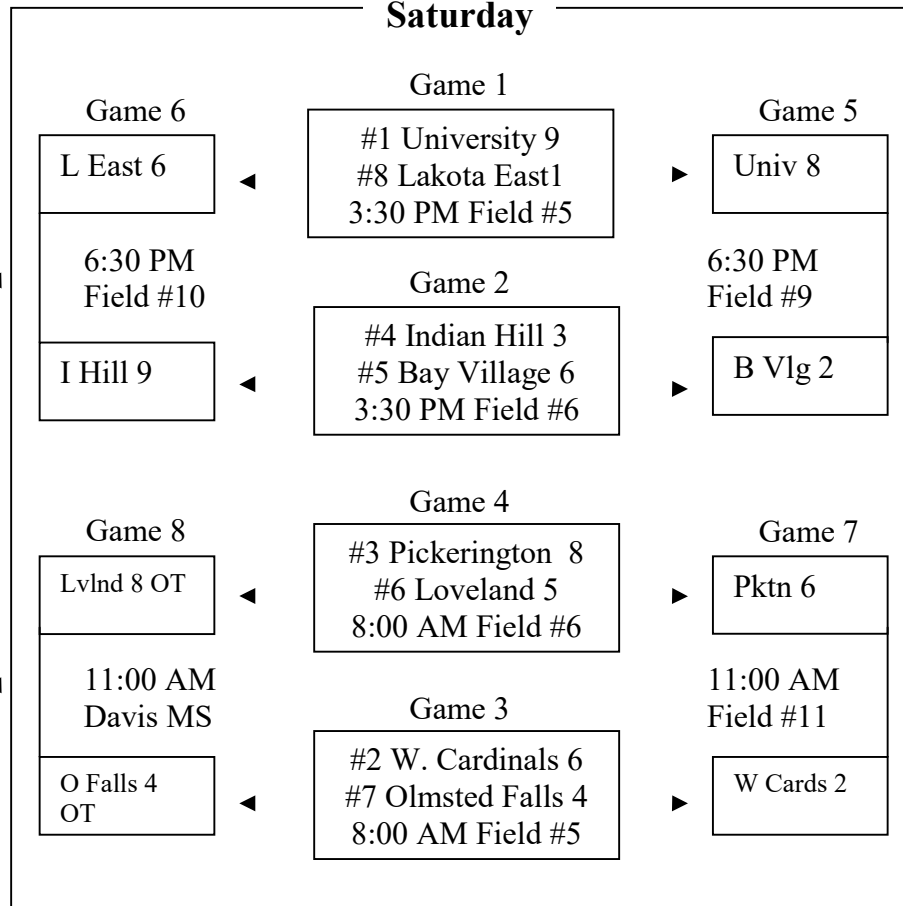

7th Place

3rd Place

Division III – Blue Section

Saturday

Sunday

Sunday

Division IV – Red Section

Saturday