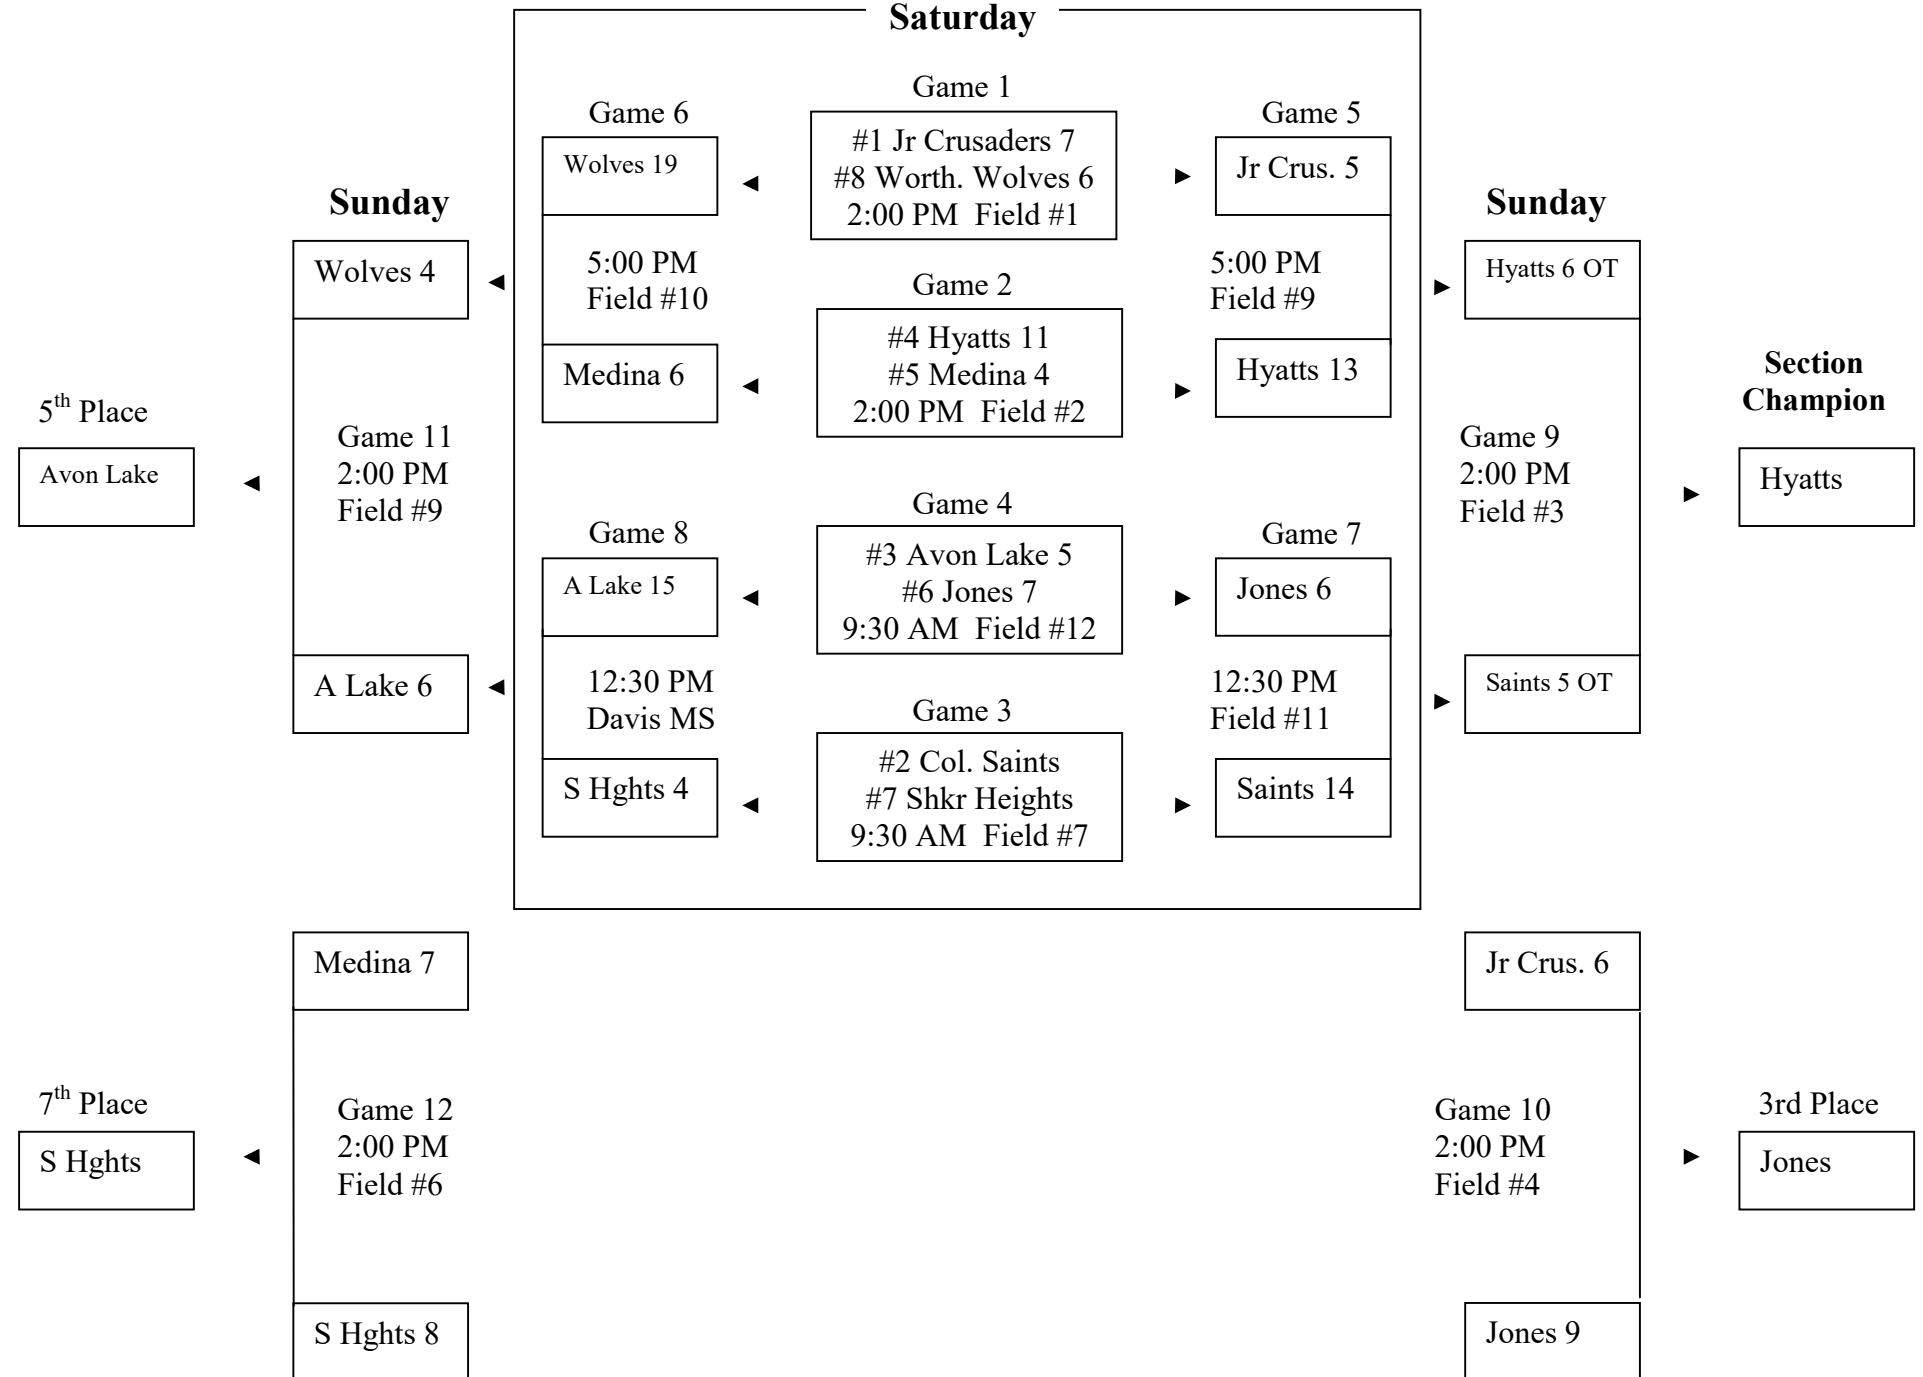

Division I – Red Section

Saturday

Division I – Blue Section

Saturday

Game 1

#1 Grizzell 10
#8 Mariemont 4
3:30 PM Field #3

Game 2

#4 St. Paul 10
#5 Sycamore 3
3:30 PM Field #4

Game 4

#3 Mason 4
#6 Chagrin Falls 2
8:00 AM Field #4

Game 3

#2 Rocky River 15
#7 Sells 7
8:00 AM Field #3

Game 6

Mmont 6

6:30 PM
Field #12

Sycamore 7