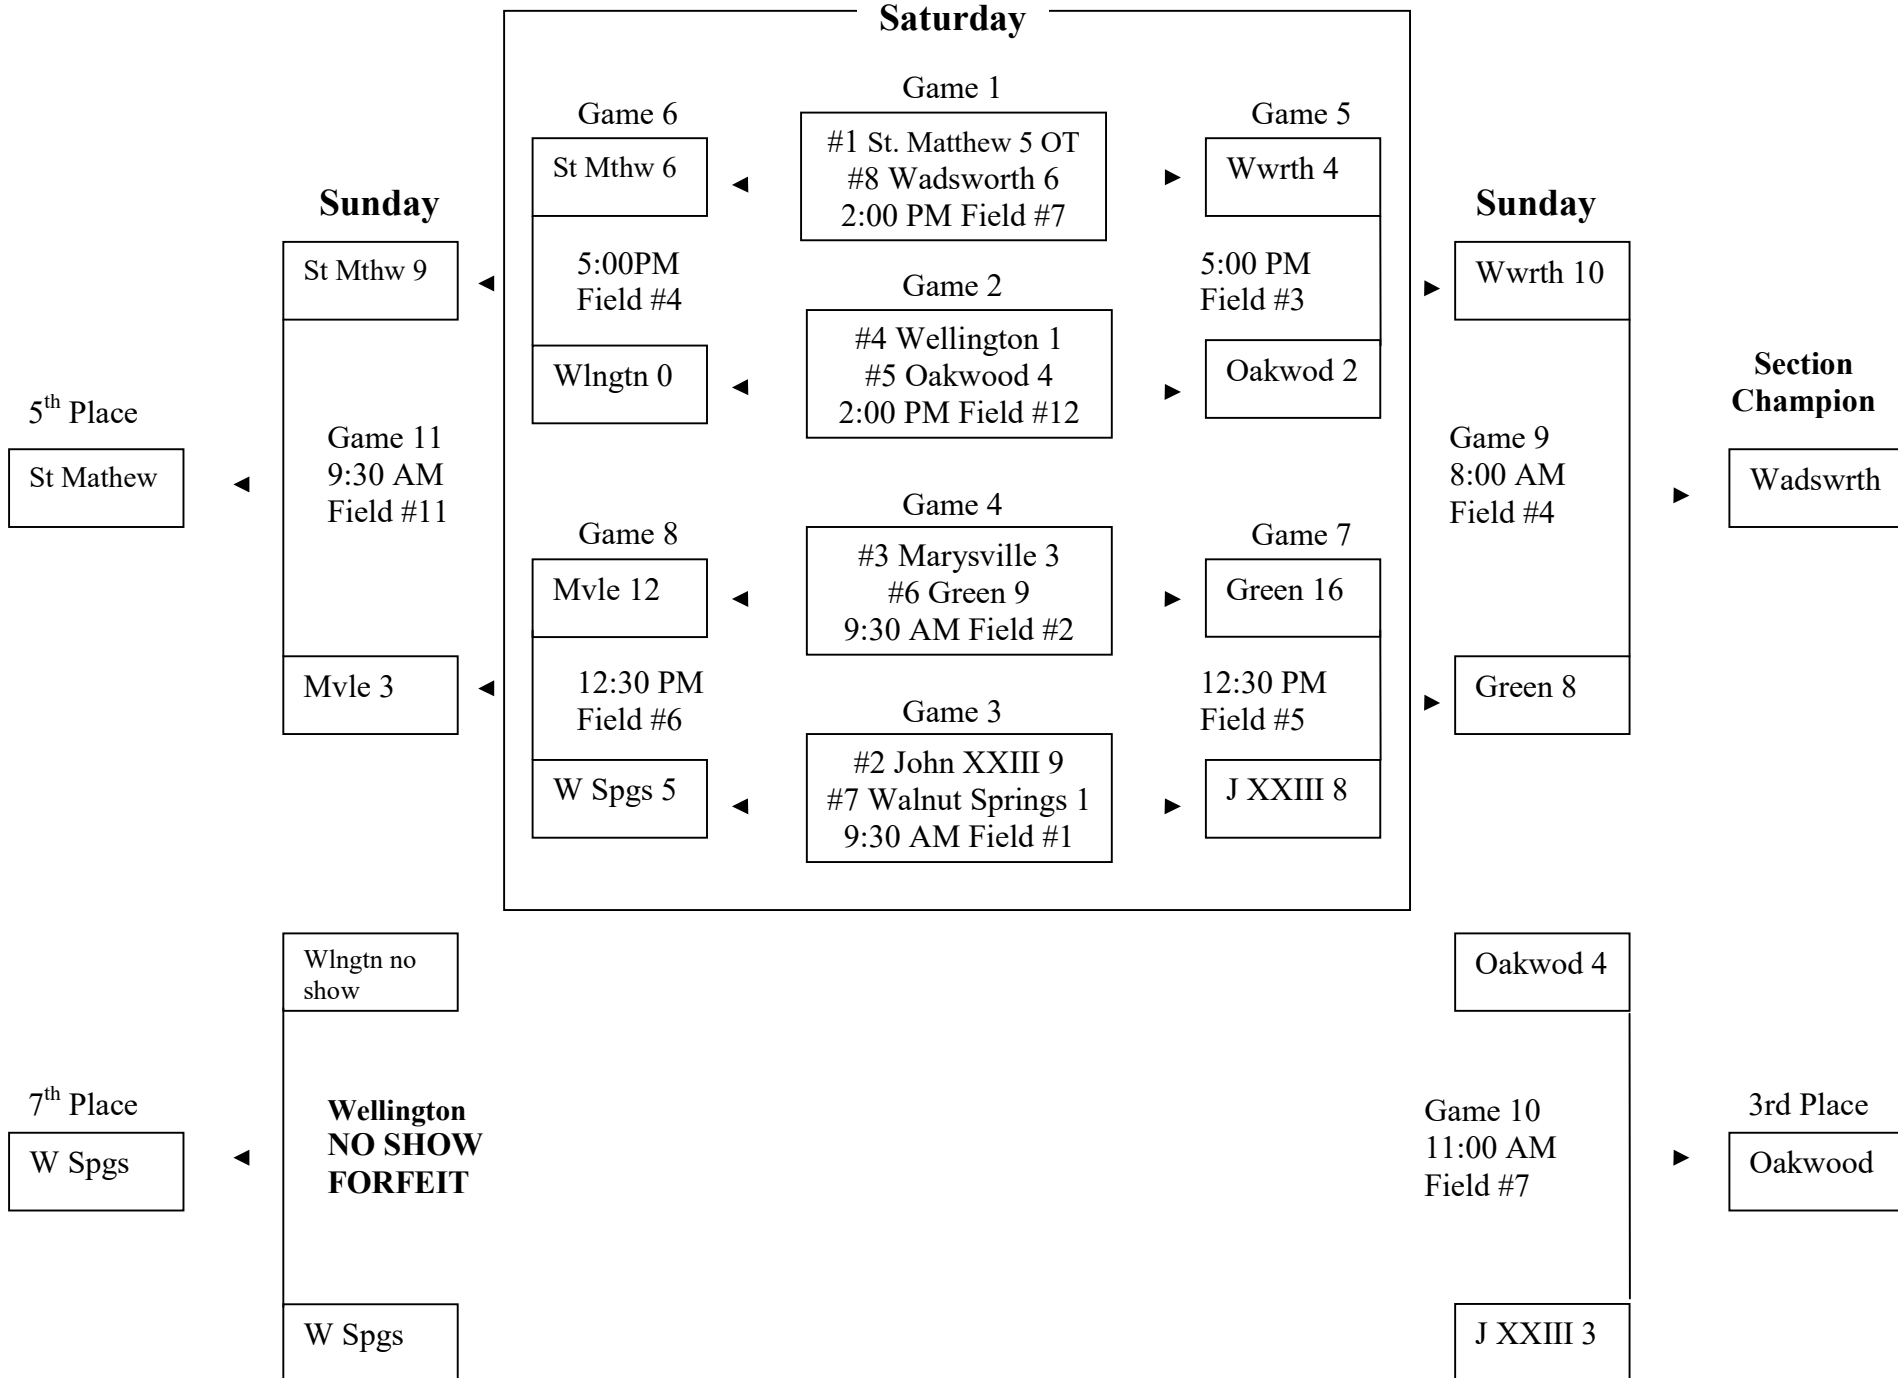

Division V – Red Section

Saturday

Game 1

#1 St. Matthew 5 OT
#8 Wadsworth 6
2:00 PM Field #7

Game 2

#4 Wellington 1
#5 Oakwood 4
2:00 PM Field #12

Game 4

#3 Marysville 3
#6 Green 9
9:30 AM Field #2

Game 3

#2 John XXIII 9
#7 Walnut Springs 1
9:30 AM Field #1

Game 6

St Mthw 6

5:00PM
Field #4

Wlngtn 0

Game 8

Mvle 12

12:30 PM
Field #6

W Spgs 5

Game 5

Wwrth 4

5:00 PM
Field #3

Oakwod 2

Game 7

Green 16

12:30 PM
Field #5

J XXIII 8

Sunday

St Mthw 9

Game 11
9:30 AM
Field #11

Mvle 3

Wlngtn no
show

**Wellington
NO SHOW
FORFEIT**

W Spgs

Sunday

Wwrth 10

Game 9
8:00 AM
Field #4

Green 8

Oakwod 4

Game 10
11:00 AM
Field #7

J XXIII 3

Section Champion

Wadsworth

3rd Place

Oakwood

5th Place

St Mathew

7th Place

W Spgs