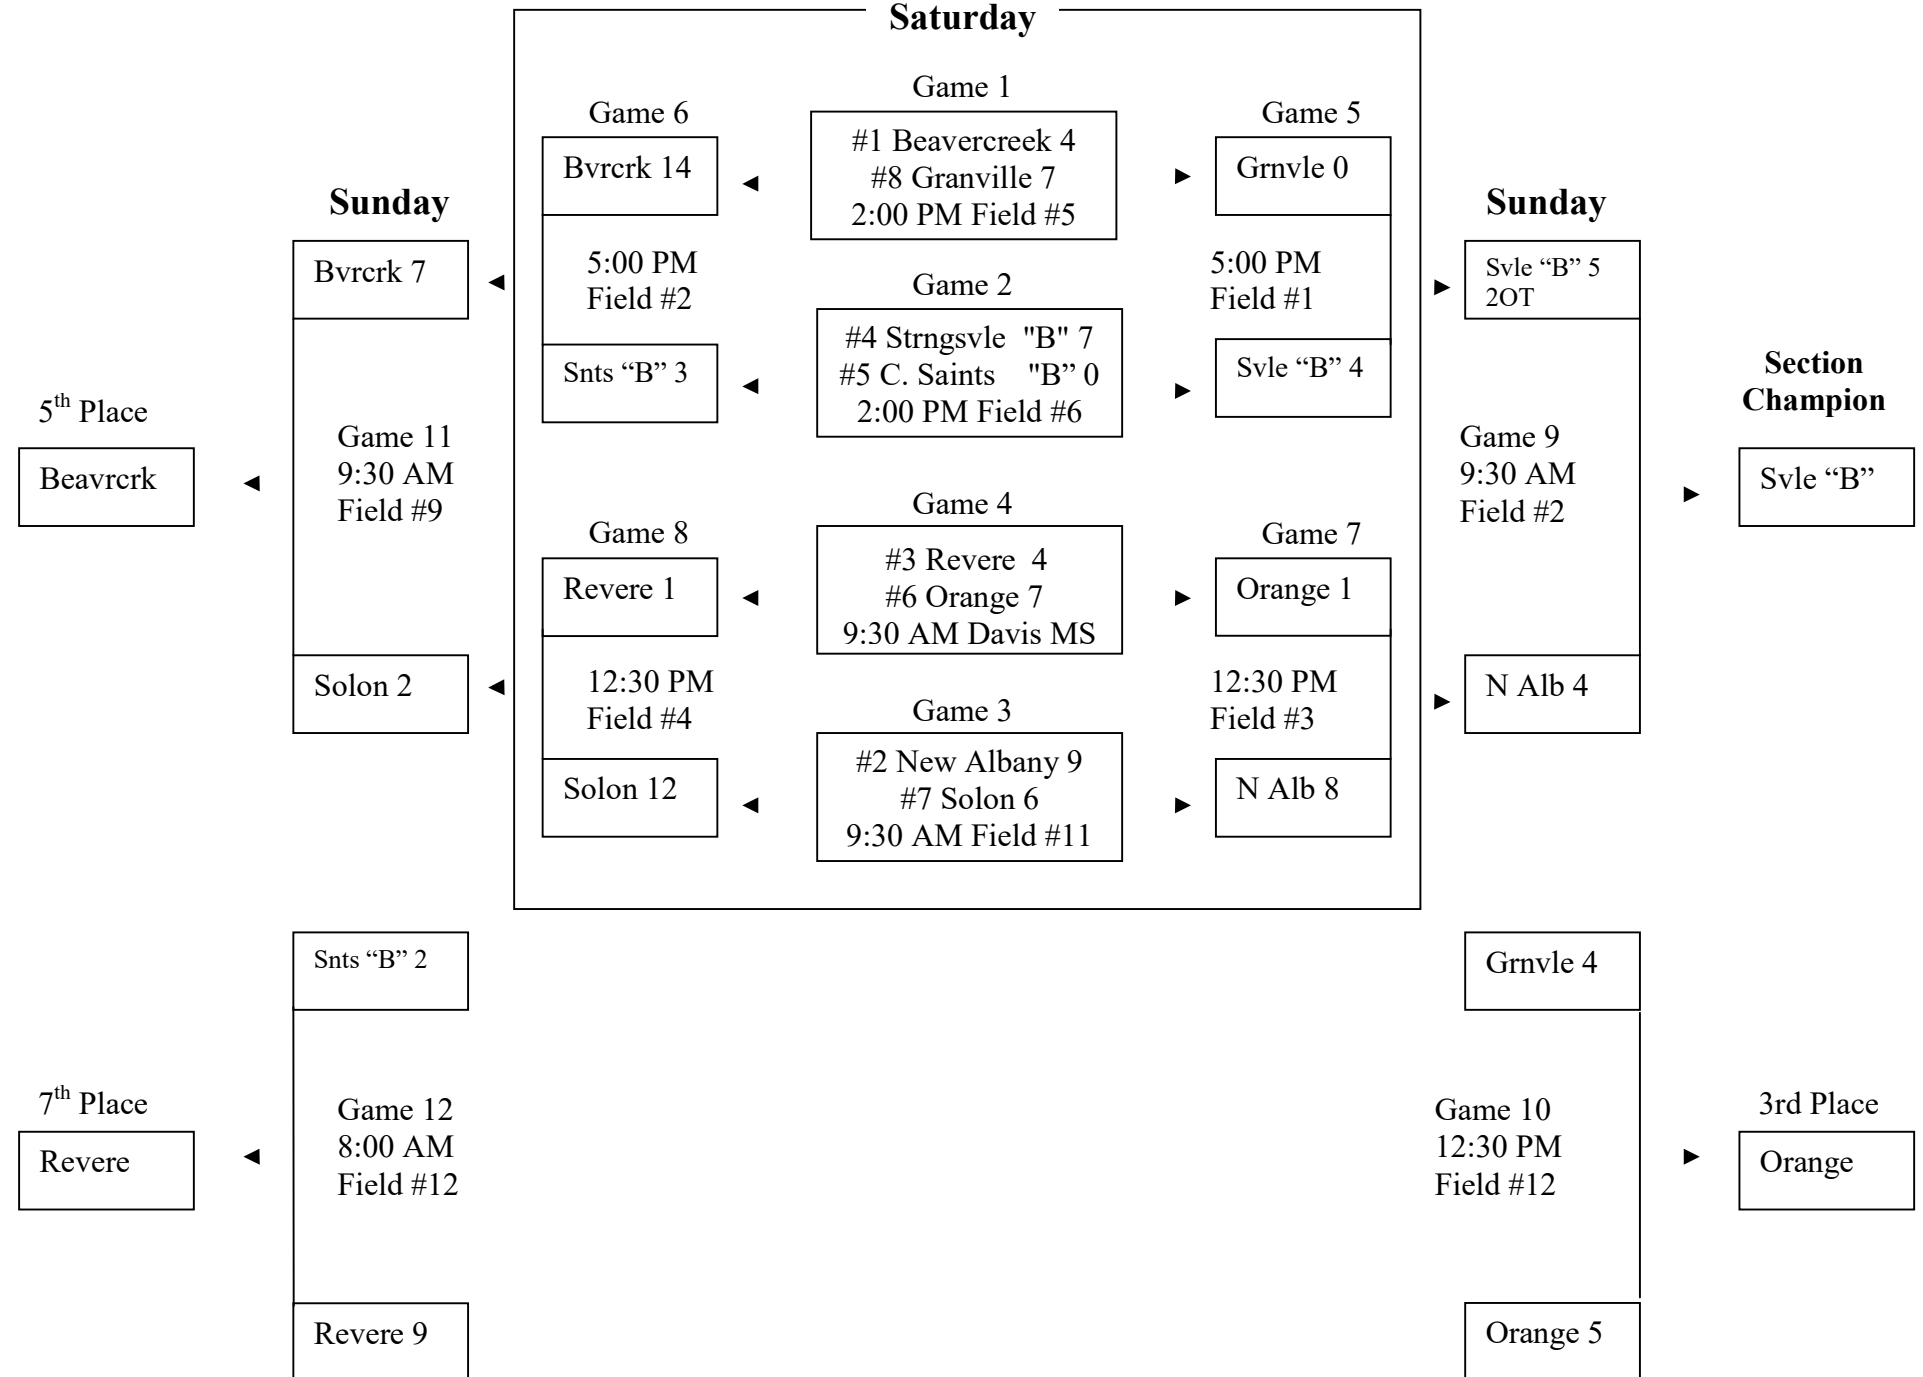

Division IV – Red Section

Saturday