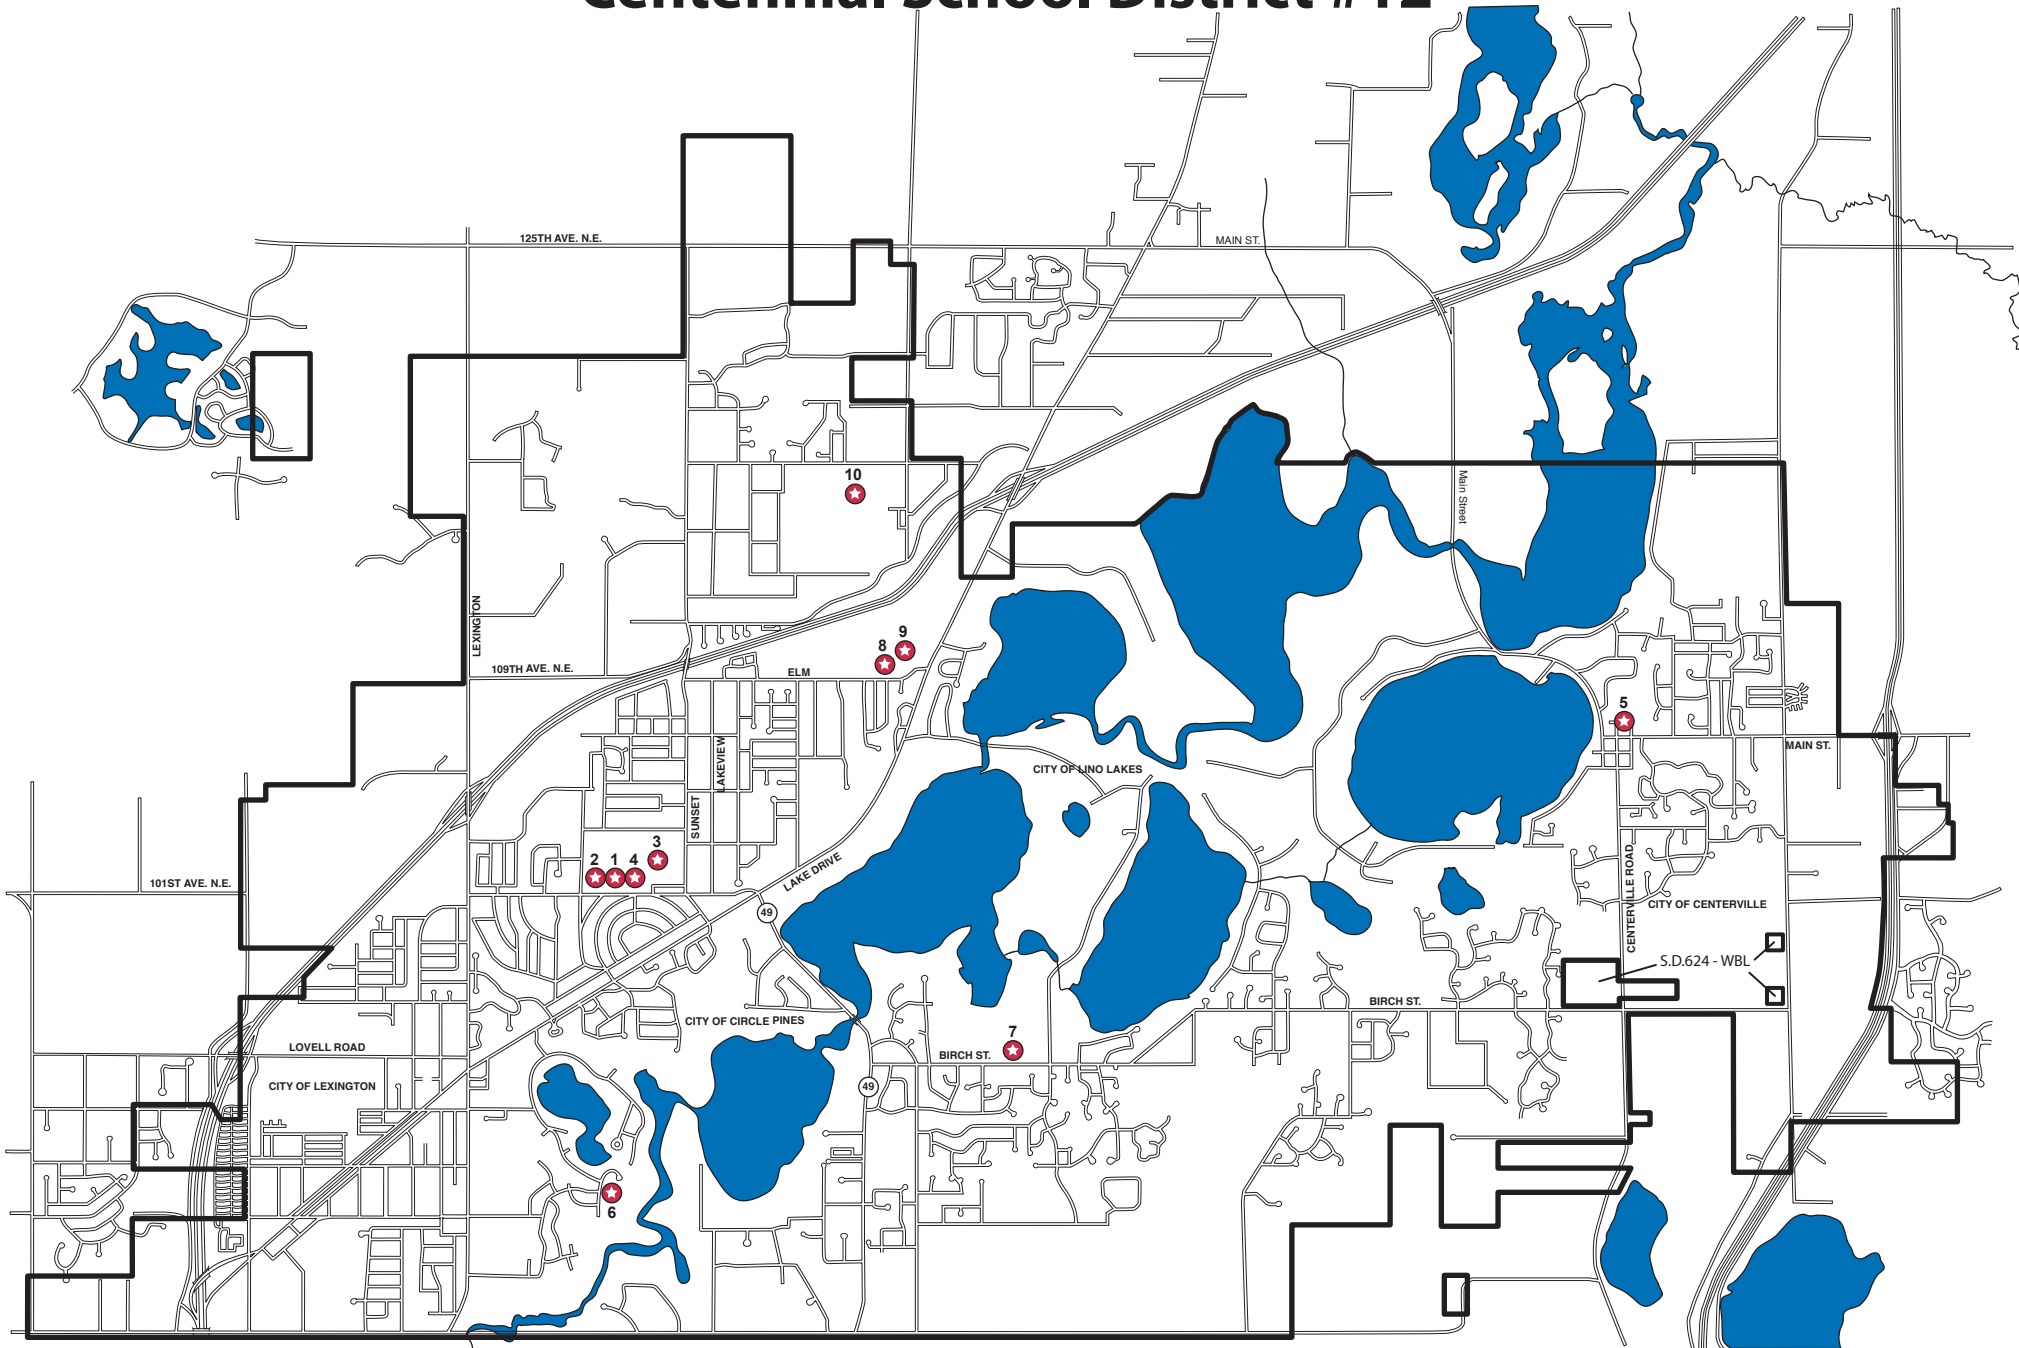

Centennial School District #12

School Locations

- | | | |
|---------------------------|----------------------------|---------------------------|
| 1 - District Office | 5 - Centerville Elementary | 9 - Blue Heron Elementary |
| 2 - Centennial Elementary | 6 - Golden Lake Elementary | 10 - Pines School |
| 3 - High School - East | 7 - Rice Lake Elementary | |
| 4 - High School - West | 8 - Middle School | |