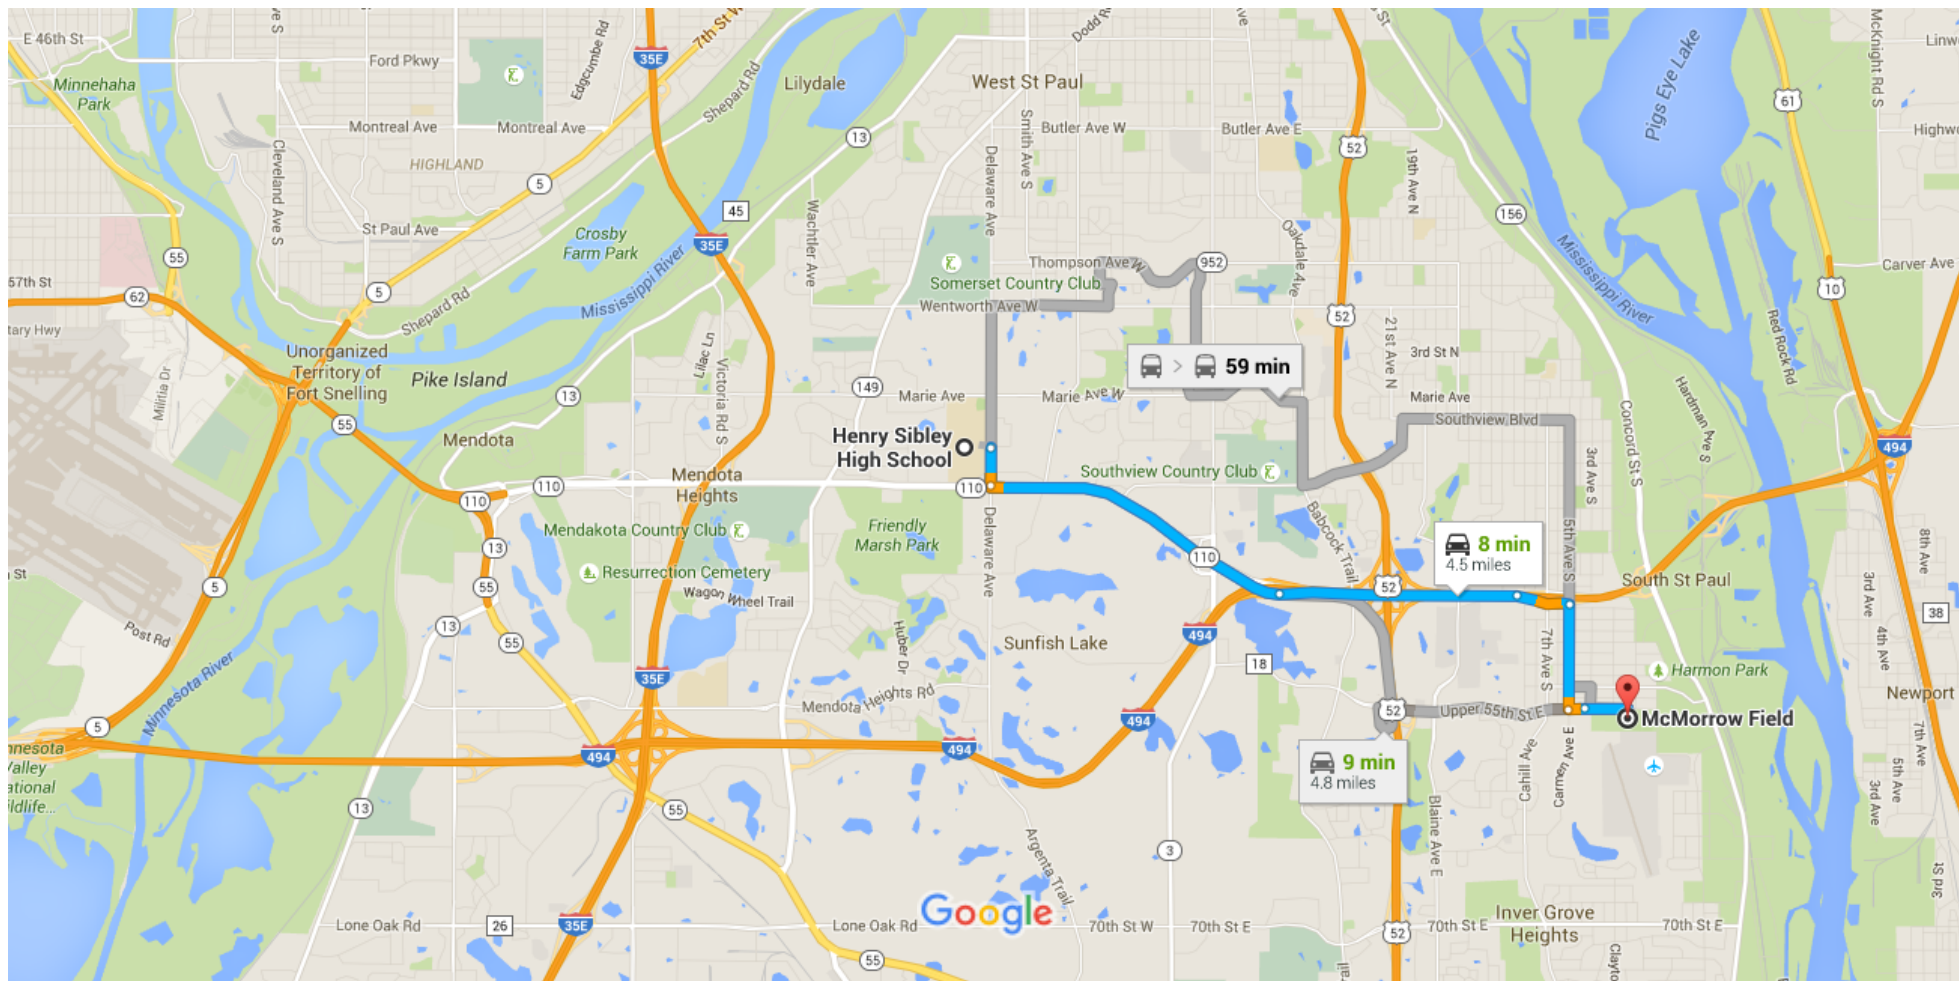

Henry Sibley High School to McMorrow Field

Drive 4.5 miles, 8 min

Border Buddies Tournament

Map data ©2016 Google 5000 ft

Henry Sibley High School

1897 Delaware Avenue, Mendota Heights, MN 55118

Take MN-110 E and I-494 E to S St W

- ↑ 1. Head south on Delaware Ave toward Darla Ct 7 min (4.2 mi)
- ↶ 2. Turn left onto MN-110 E 0.2 mi
- ↵ 3. Keep left at the fork, follow signs for I-494 and merge onto I-494 E 1.8 mi
- ↷ 4. Take exit 65 for 7th Ave toward 5th Ave 1.3 mi
- ↷ 5. Turn right onto 5th Ave S 0.3 mi
- 0.6 mi

Drive to South St W

- ↶ 6. Turn left onto S St W 1 min (0.3 mi)
- ↑ 7. Continue onto South St W 469 ft
 - i Destination will be on the right
- 0.2 mi

McMorrow Field

200 South Street East, South Saint Paul, MN 55075

These directions are for planning purposes only. You may find that construction projects, traffic, weather, or other events may cause conditions to differ from the map results, and you should plan your route accordingly. You must obey all signs or notices regarding your route.