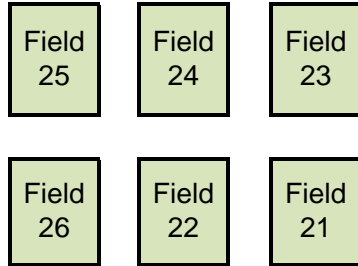

2018 MTsc U 3v3 Friendship Tournament Field Map

NORTH SIDE COMPLEX

SOUTH SIDE COMPLEX

Referee Shack

CONCESSION STAND

FREE Jupiter Jump

Bridge

WINNERS CIRCLE
 Awards @ MTsc U Tent and 3v3 Check-In,
 Fine Designs T-Shirts for FREE T's, Josh's
 Sno Shack, Medical Services, Star Systems
 Soccer Store

Barn

PRIMARY Parking Lot NORTH

Event Parking Space

Metro Tulsa Soccer Club United (MTsc U) Office

Parking

Road to Reserved Parking

Dead End Reserved Parking

Private Property

North Entry Road

PRIMARY Parking Lot SOUTH

ENTRANCE ONLY

EXIT ONLY