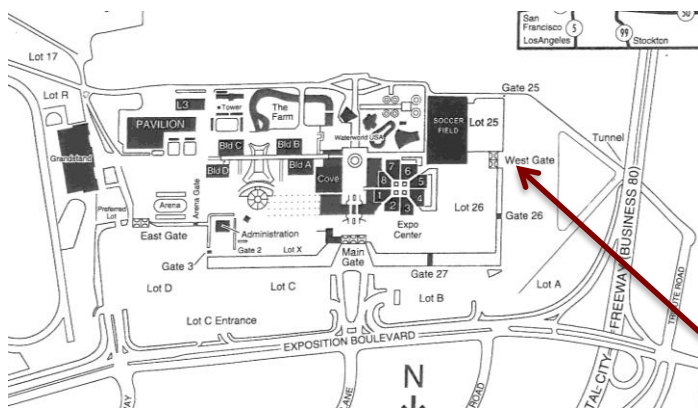

CONTACTS

Group Contact:

Erica Jahn, cell: 530.220.5898

On Site Contact:

Kenny Cooper, cell: 916.296.0331

**Meet at 5:30 PM
at south end of the
West Gate**