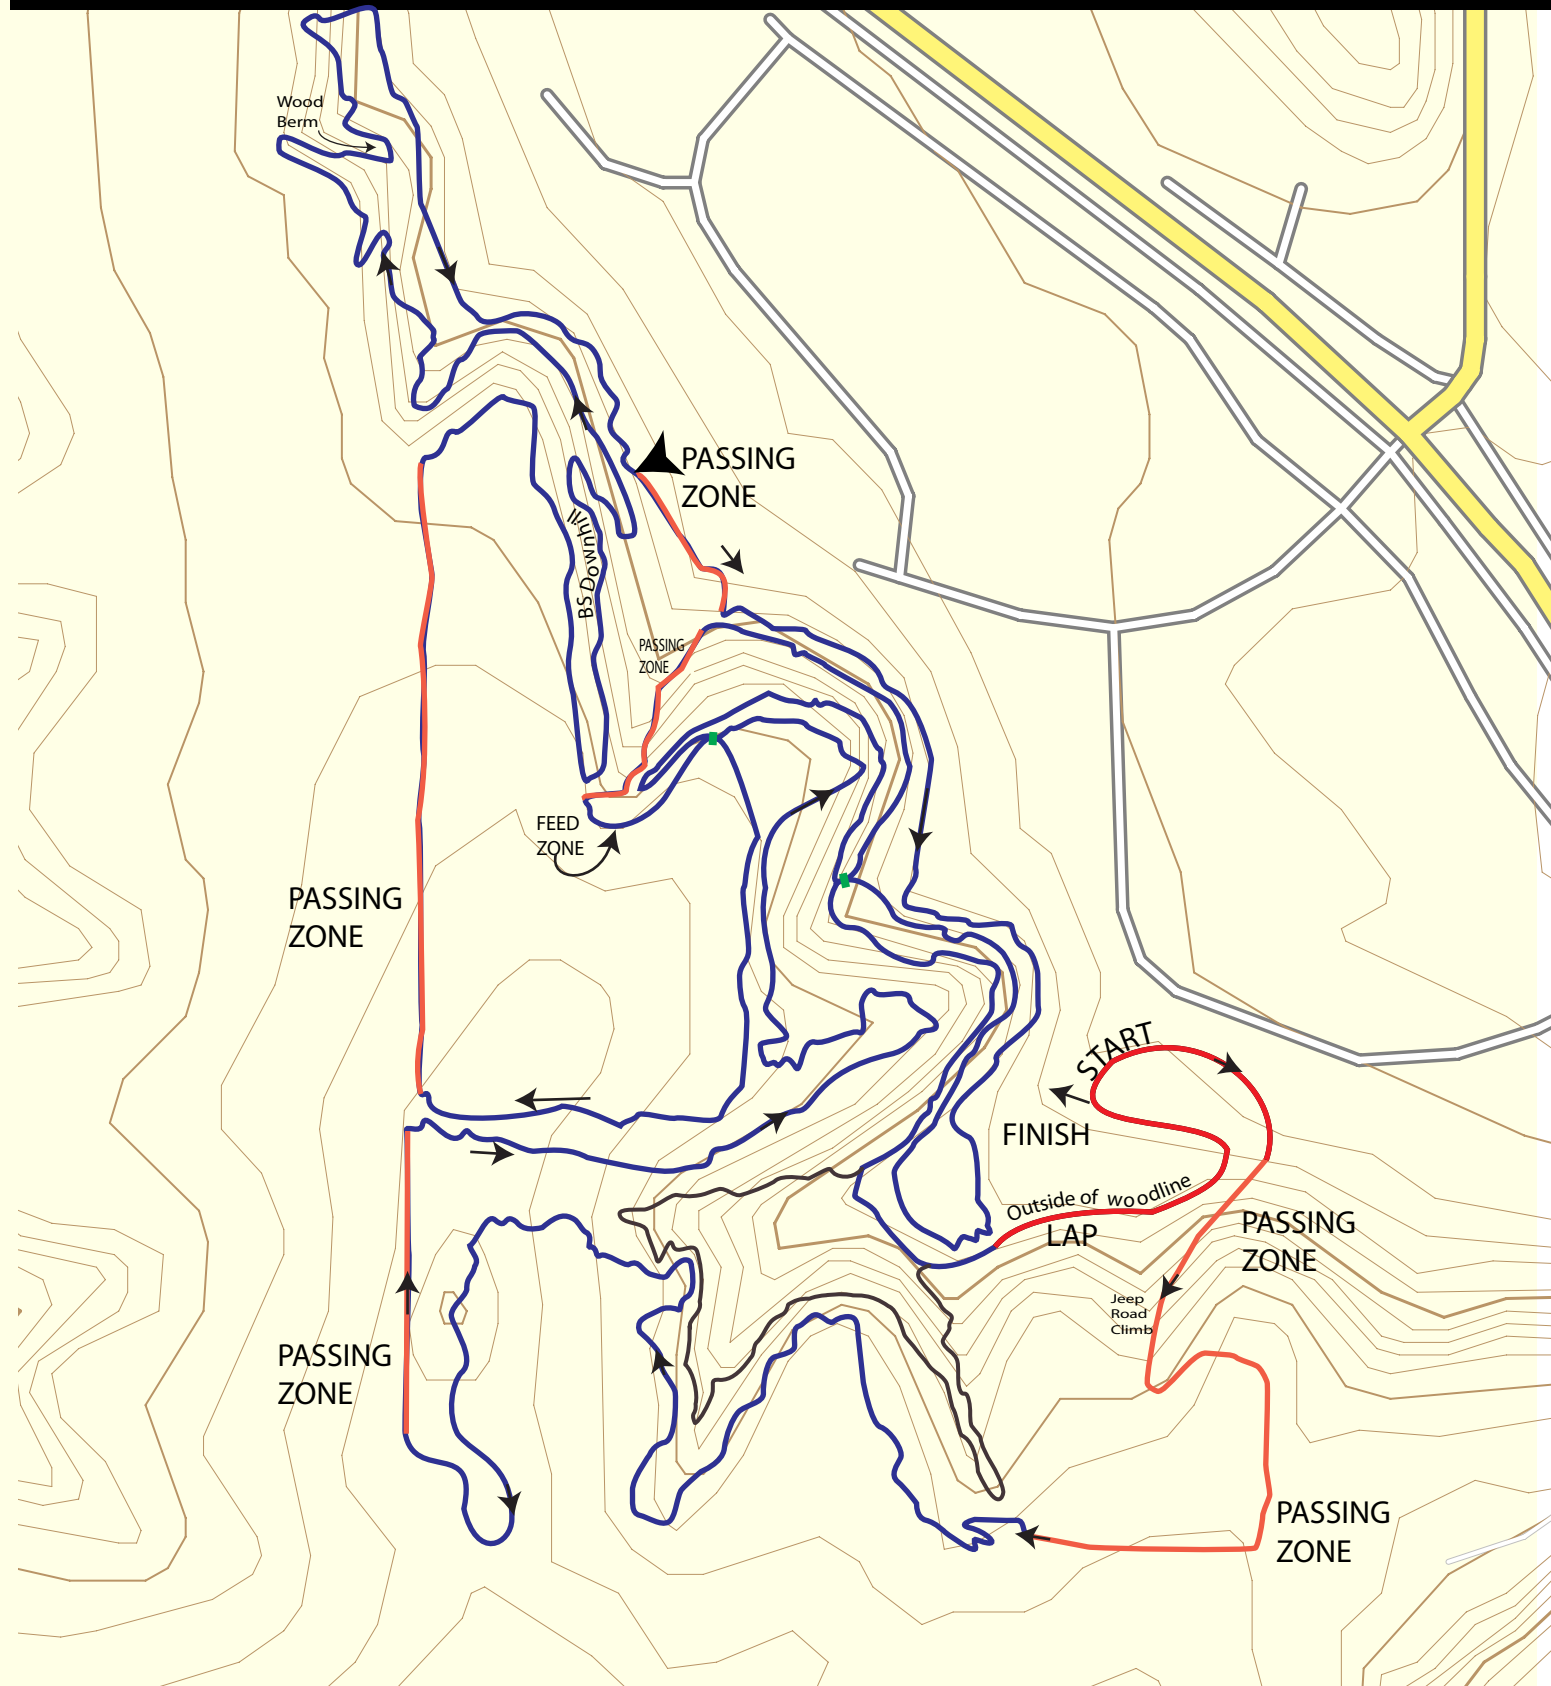

# Expert/Comp

Wisconsin Topo  
Copyright info 2. Mapset was created  
using MapSetToolKit 1.50. gps\_mapper.

0 0.05 0.10 0.15 0.20 0.25 0.30 0.35 mi

N44 52.789 W92 37.716