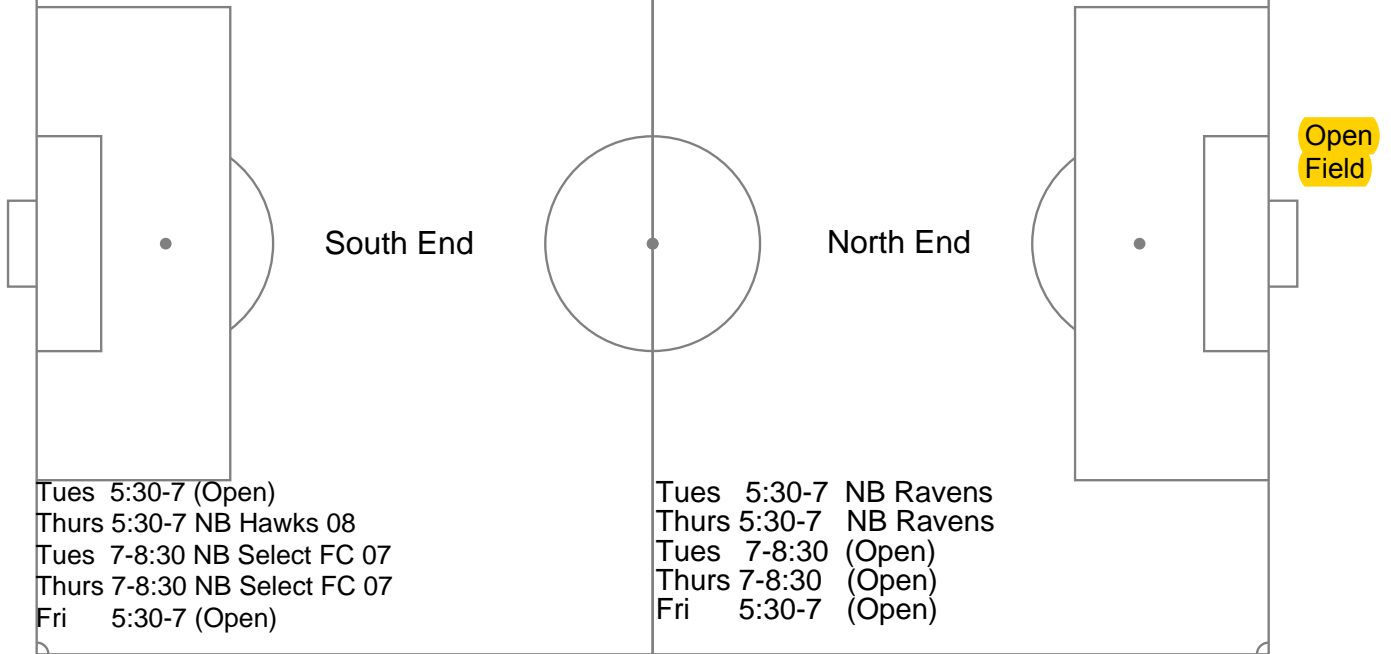

Mon 5:30-7 NB Thunder 08

Weds 5:30-7 NB Thunder 08

Mon 7-8:30 NB Lightning 08

Weds 7-8:30 NB Lightning 08

NB Ajax

Tuesday/Thursday

Field#4

Tuesday/Thursday

Weds 5:30-7 NB Flash

Mon 7-8:30 (Open)

Weds 7-8:30 (Open)

NB Ajax

Tuesday/Thursday

Field#5

Tuesday/Thursday

Parking Lot