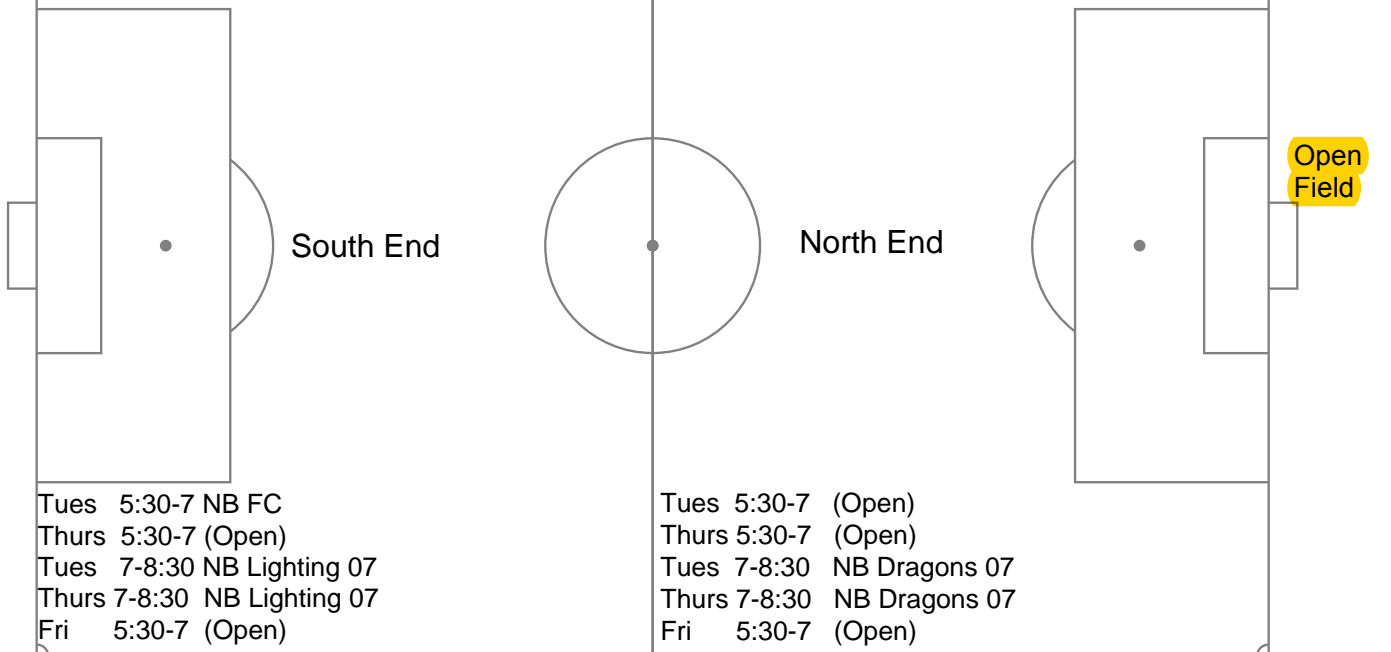

Monday/Wednesday

Field#5

Monday/Wednesday

Mon 5:30-7 NB Talons 08

Weds 5:30-7 NB Talons 08

Mon 7-8:30 (Open)

Weds 7-8:30 (Open)

Mon 5:30-7 NB Flash

Weds 5:30-7 NB Flash

Mon 7-8:30 (Open)

Weds 7-8:30 (Open)

NB Ajax

Tuesday/Thursday

Field#5

Tuesday/Thursday

Parking Lot