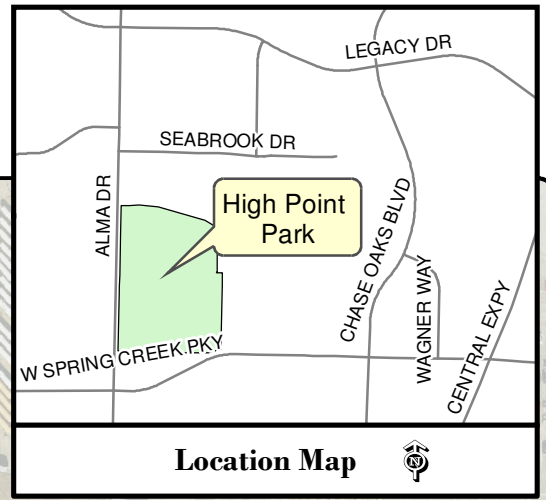

Plano Labor Day Classic XXXVIII  
**High Point Park**  
6500 Alma Drive

TinaB 8/23/2018 L:\worduser\Athletics\MXD\HighPointParkLaborDayClassic.mxd

Note: This map is for abstract purposes only. Map is void after Sept. 5, 2018.  
Field use by schedule or reservation only.  
Parking is limited...Please car pool.  
Thank you for not parking on streets and respecting neighborhood integrity.