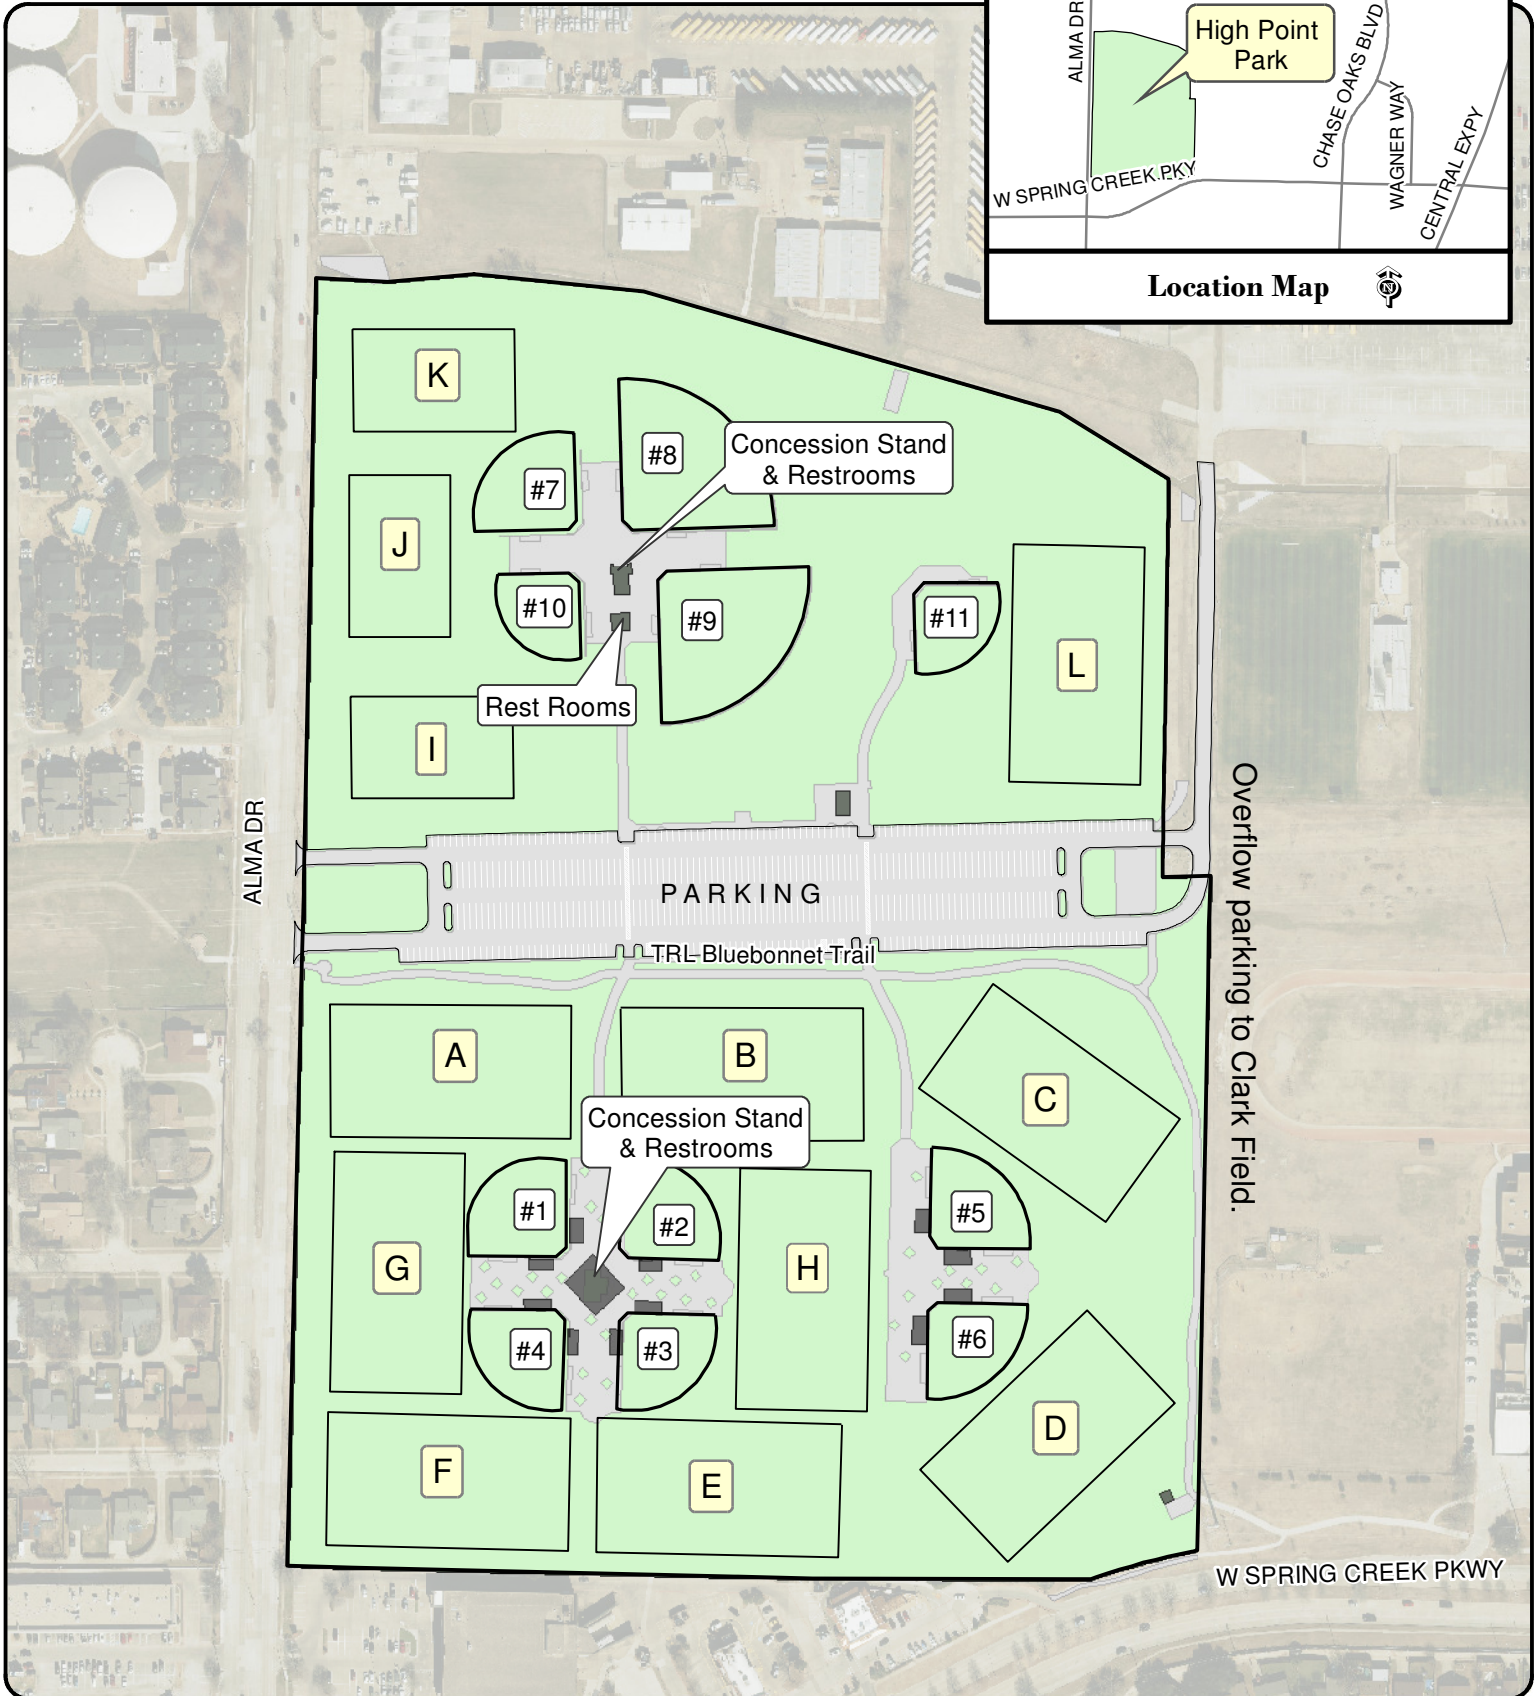

Plano Labor Day Classic XXXVIII  
**High Point Park**  
6500 Alma Drive

TinaB 8/23/2018 L:\worduser\Athletics\MXD\HighPointParkLaborDayClassic.mxd

Note: This map is for abstract purposes only. Map is void after Sept. 5, 2018.  
Field use by schedule or reservation only.  
Parking is limited...Please car pool.  
Thank you for not parking on streets and respecting neighborhood integrity.