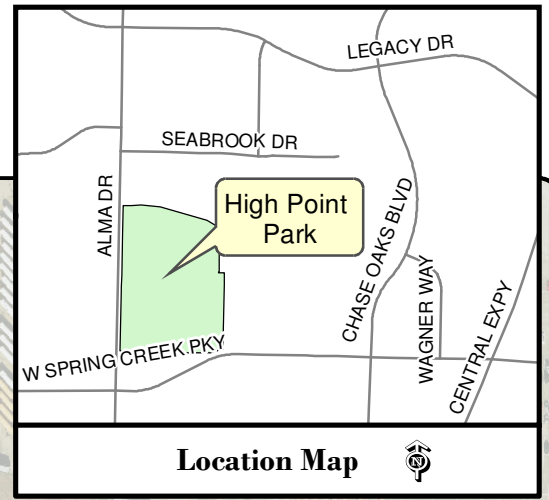

Plano Labor Day Classic XXXIX
High Point Park
6500 Alma Drive

TinaB 8/23/2018 L:\worduser\Athletics\MXD\HighPointPark\LaborDayClassic.mxd

Note: This map is for abstract purposes only. Map is void after Sept. 2, 2019.
Field use by schedule or reservation only.
Parking is limited...Please car pool.
Thank you for not parking on streets and respecting neighborhood integrity.