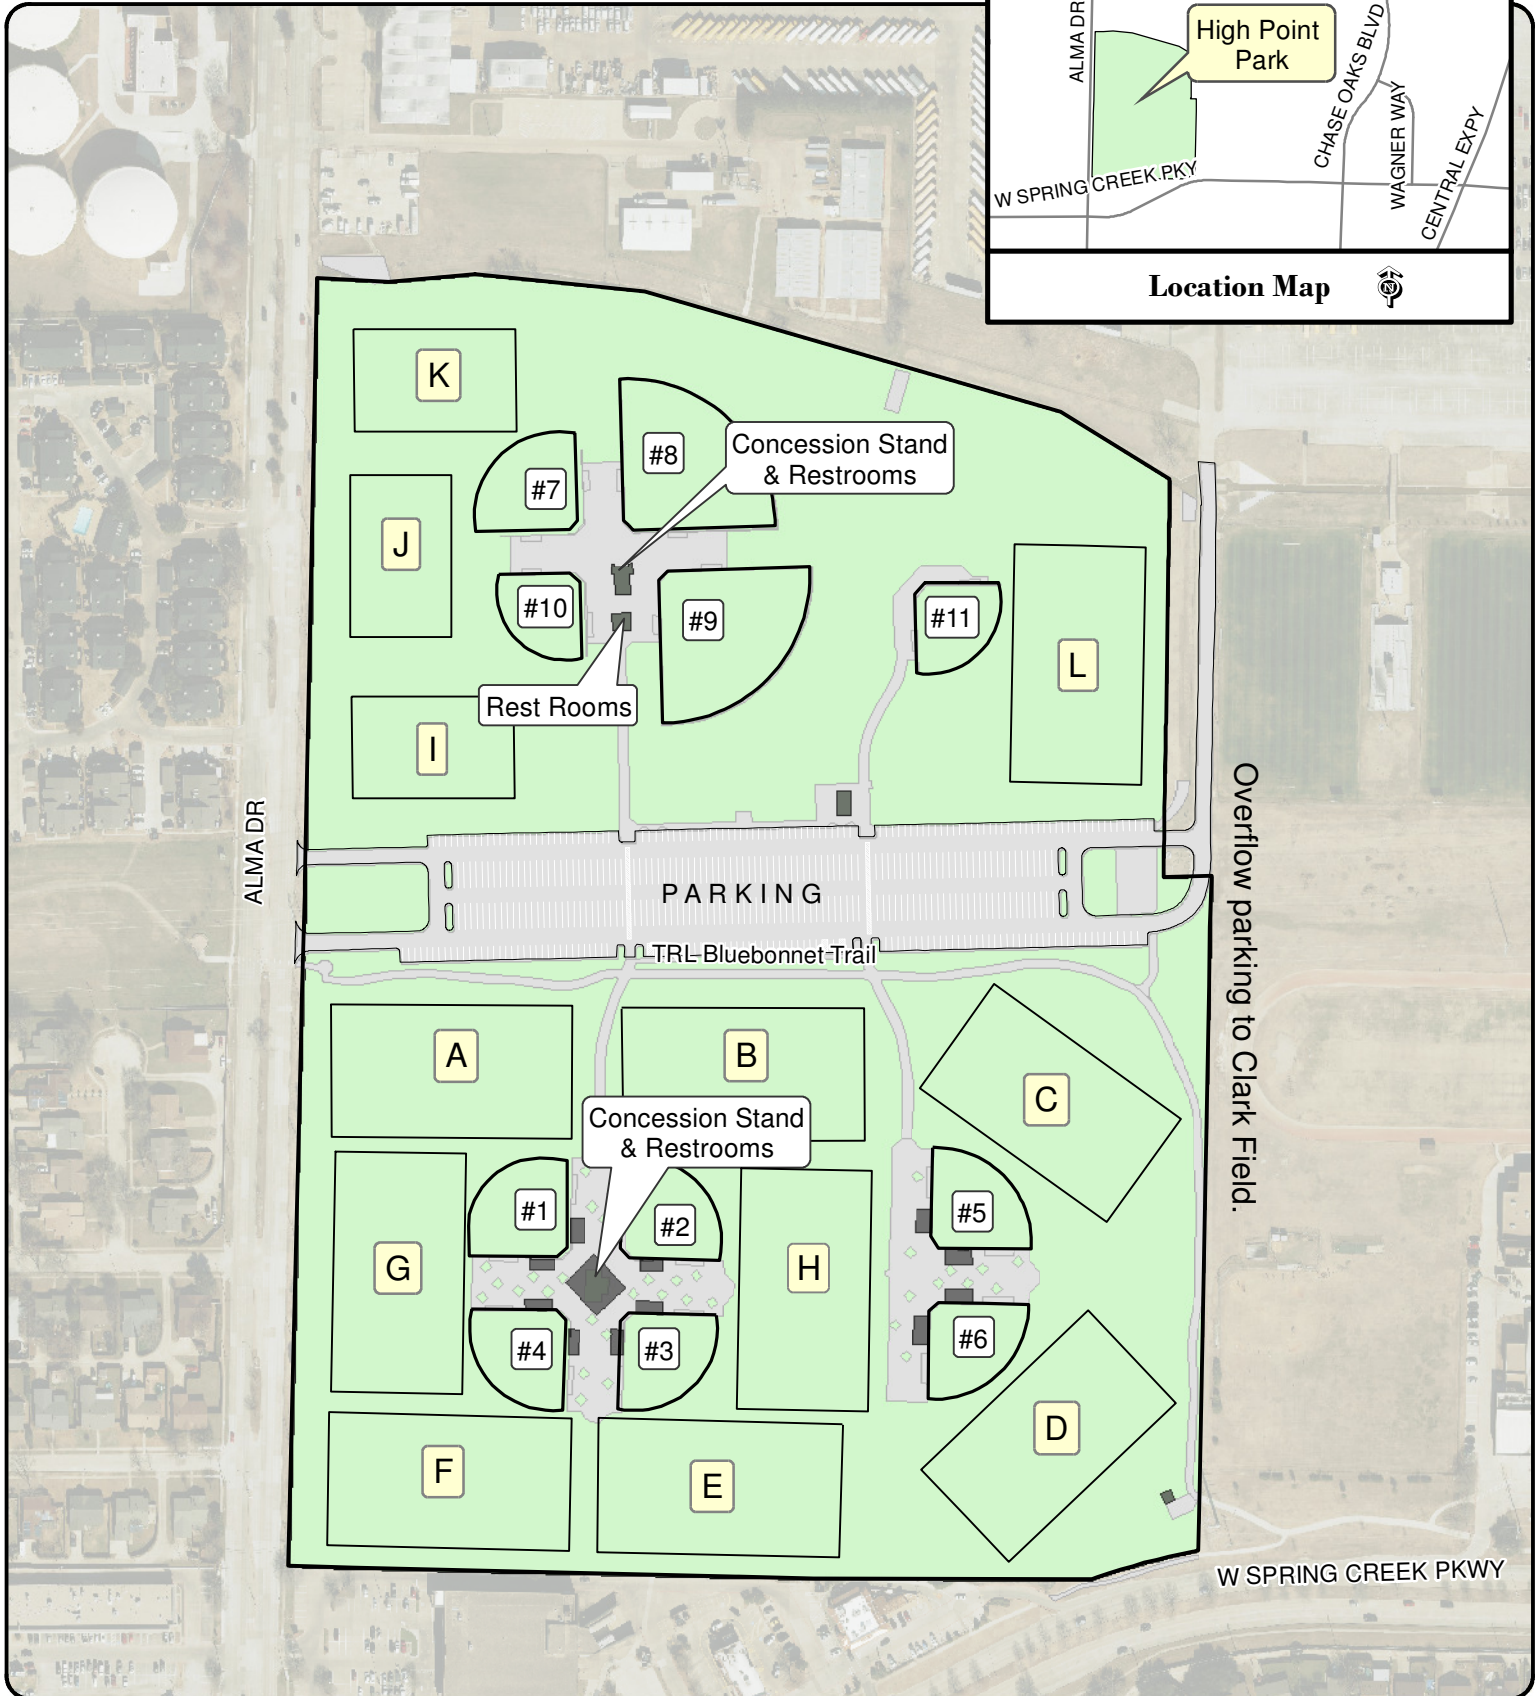

Plano Labor Day Classic XXXIX
High Point Park
6500 Alma Drive

TinaB 8/23/2018 L:\worduser\Athletics\MXD\HighPointPark\LaborDayClassic.mxd

Note: This map is for abstract purposes only. Map is void after Sept. 2, 2019.
Field use by schedule or reservation only.
Parking is limited...Please car pool.
Thank you for not parking on streets and respecting neighborhood integrity.