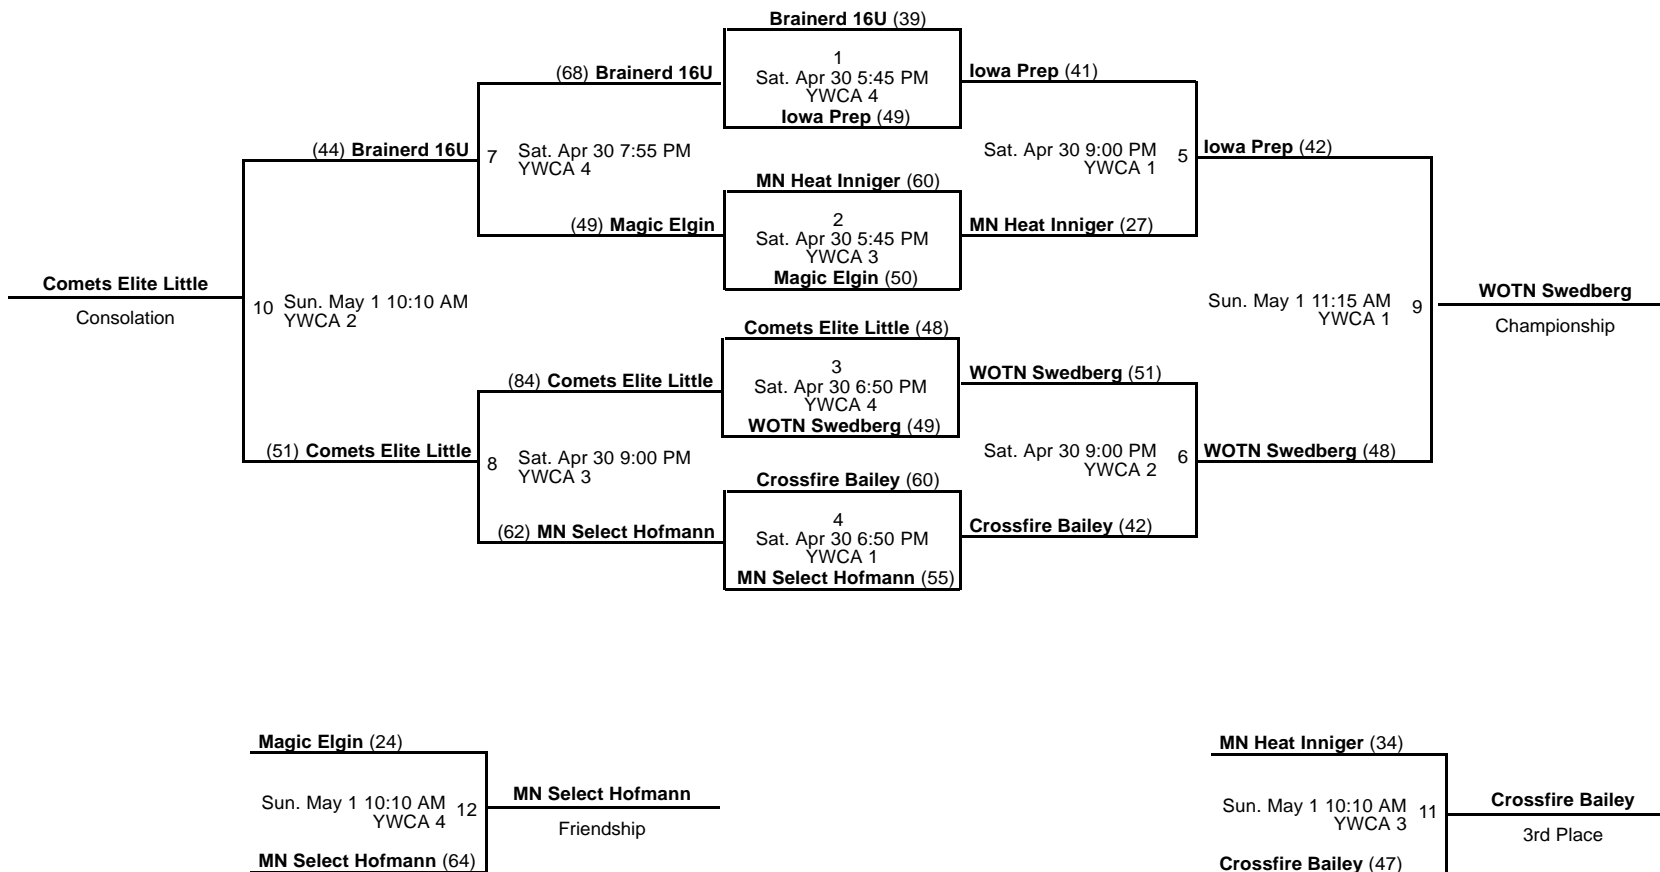

2016 Meg Vang Memorial Tournament
 10th Grade D1 Silver Division

Apr 29 - May 1, 2016

YWCA 1 - YWCA Minneapolis Court 1 YWCA 2 - YWCA Minneapolis Court 2
 YWCA 3 - YWCA Minneapolis Court 3

2016 Meg Vang Memorial Tournament
 10th Grade D1 White Division
 Apr 29 - May 1, 2016