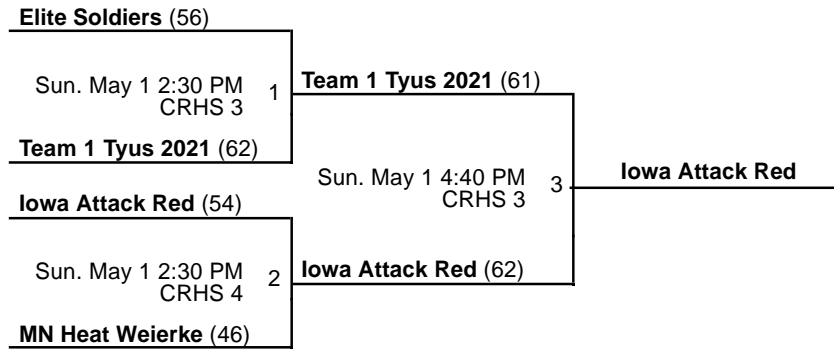

2016 Meg Vang Memorial Tournament

7th Grade D1 Division Championships

Apr 29 - May 1, 2016

CRHS 3 - Coon Rapids High School Court 3

CRHS 4 - Coon Rapids High School Court 4