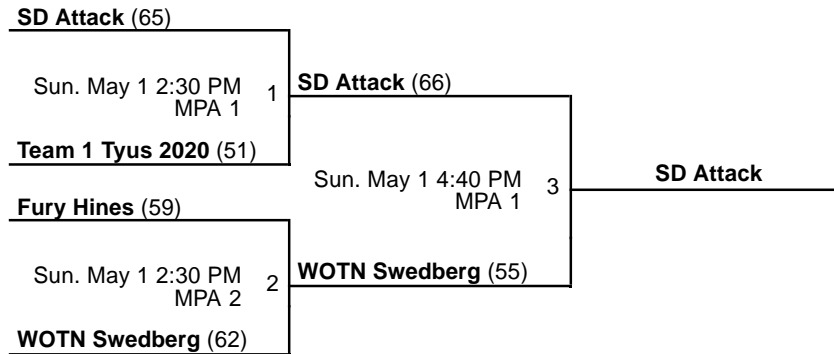

2016 Meg Vang Memorial Tournament

Apr 29 - May 1, 2016

9th Grade D1

Pool A

	W	L	PDT	PD	
A3 MN Heat MacDonald	2	0	-	30	1st
A2 MN Select Koch	1	1	-	0	2nd
A1 Lights Out - Saskatchewan	0	2	-	-30	3rd

Date	Time	Venue	Court	Away/Home	Score

Sat, 4/30	8:00 AM	STA	5	* B3 vs A1 *	48 - 31
Sat, 4/30	11:15 AM	STA	5	A2 vs A3	41 - 67
Sat, 4/30	1:25 PM	STA	5	A1 vs A3	44 - 87
Sat, 4/30	3:35 PM	STA	5	A1 vs A2	50 - 73

Pool B

	W	L	PDT	PD	
B2 SD Attack	2	0	-	30	1st
B1 Crossfire Bertsch	1	1	-	-6	2nd
B3 MN Heat Wyffels	0	2	-	-24	3rd

Date	Time	Venue	Court	Away/Home	Score

Sat, 4/30	8:00 AM	STA	5	* B3 vs A1 *	48 - 31
Sat, 4/30	10:10 AM	STA	5	B1 vs B3	54 - 45
Sat, 4/30	12:20 PM	STA	5	B1 vs B2	45 - 83
Sat, 4/30	5:45 PM	STA	3	B2 vs B3	70 - 33

* Game(s) won't count against standings

Venues

STA - St, Thomas Academy

Courts

3 - Court 3

5 - Court 5

Powered by Exposure Basketball Events

2016 Meg Vang Memorial Tournament

9th Grade D1 Division Championships

Apr 29 - May 1, 2016

MPA 1 - Mounds Park Academy Court 1 MPA 2 - Mounds Park Academy Court 2