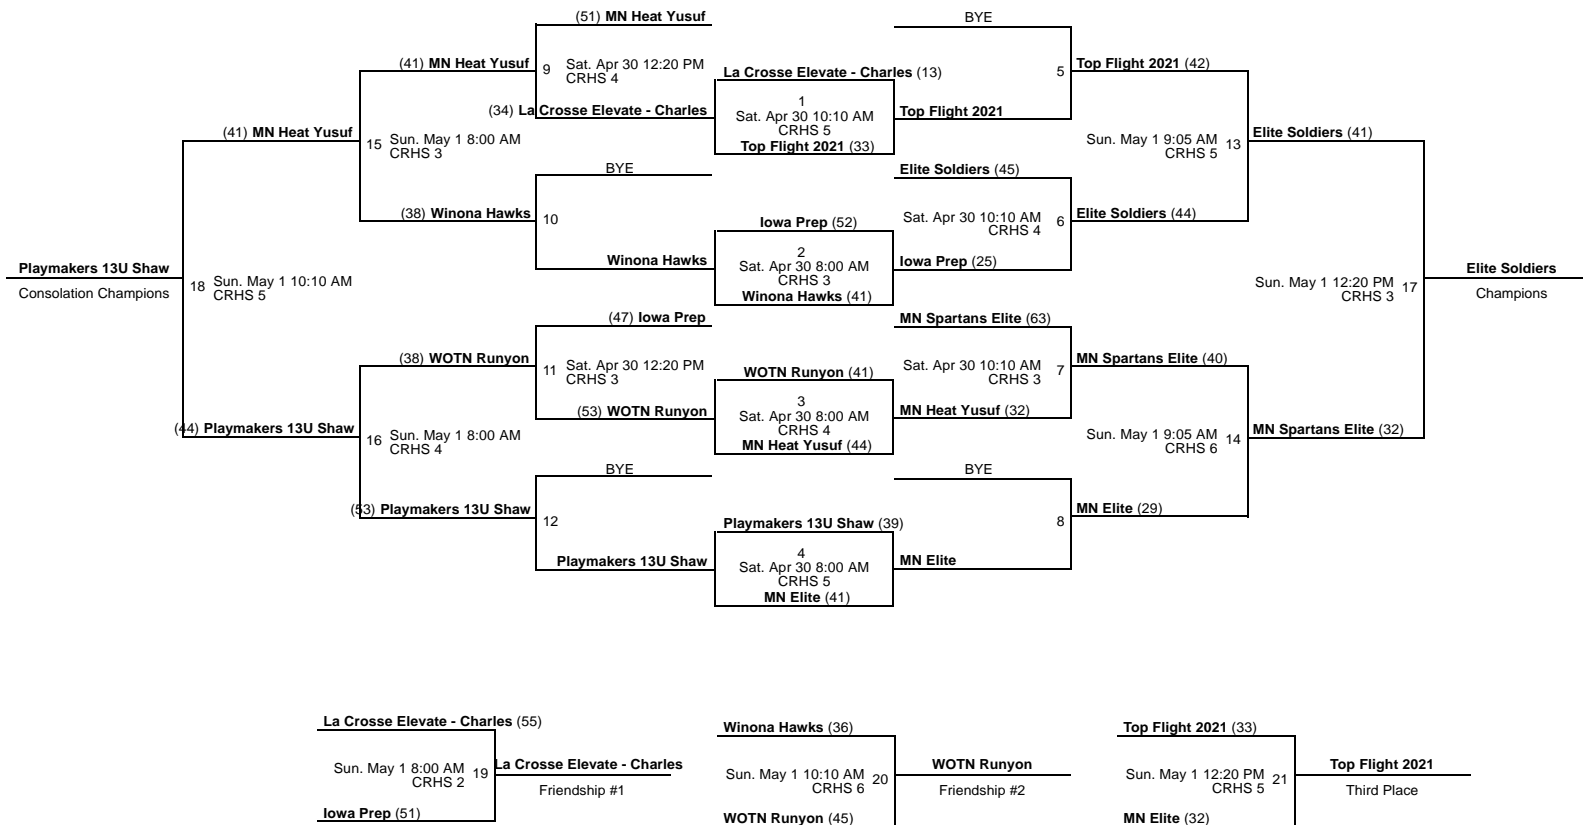

2016 Meg Vang Memorial Tournament

7th Grade D1 Red Division

Apr 29 - May 1, 2016

CRHS 2 - Coon Rapids High School Court 2 CRHS 3 - Coon Rapids High School Court 3
CRHS 4 - Coon Rapids High School Court 4 CRHS 5 - Coon Rapids High School Court 5
CRHS 6 - Coon Rapids High School Court 6 TBA - TBA