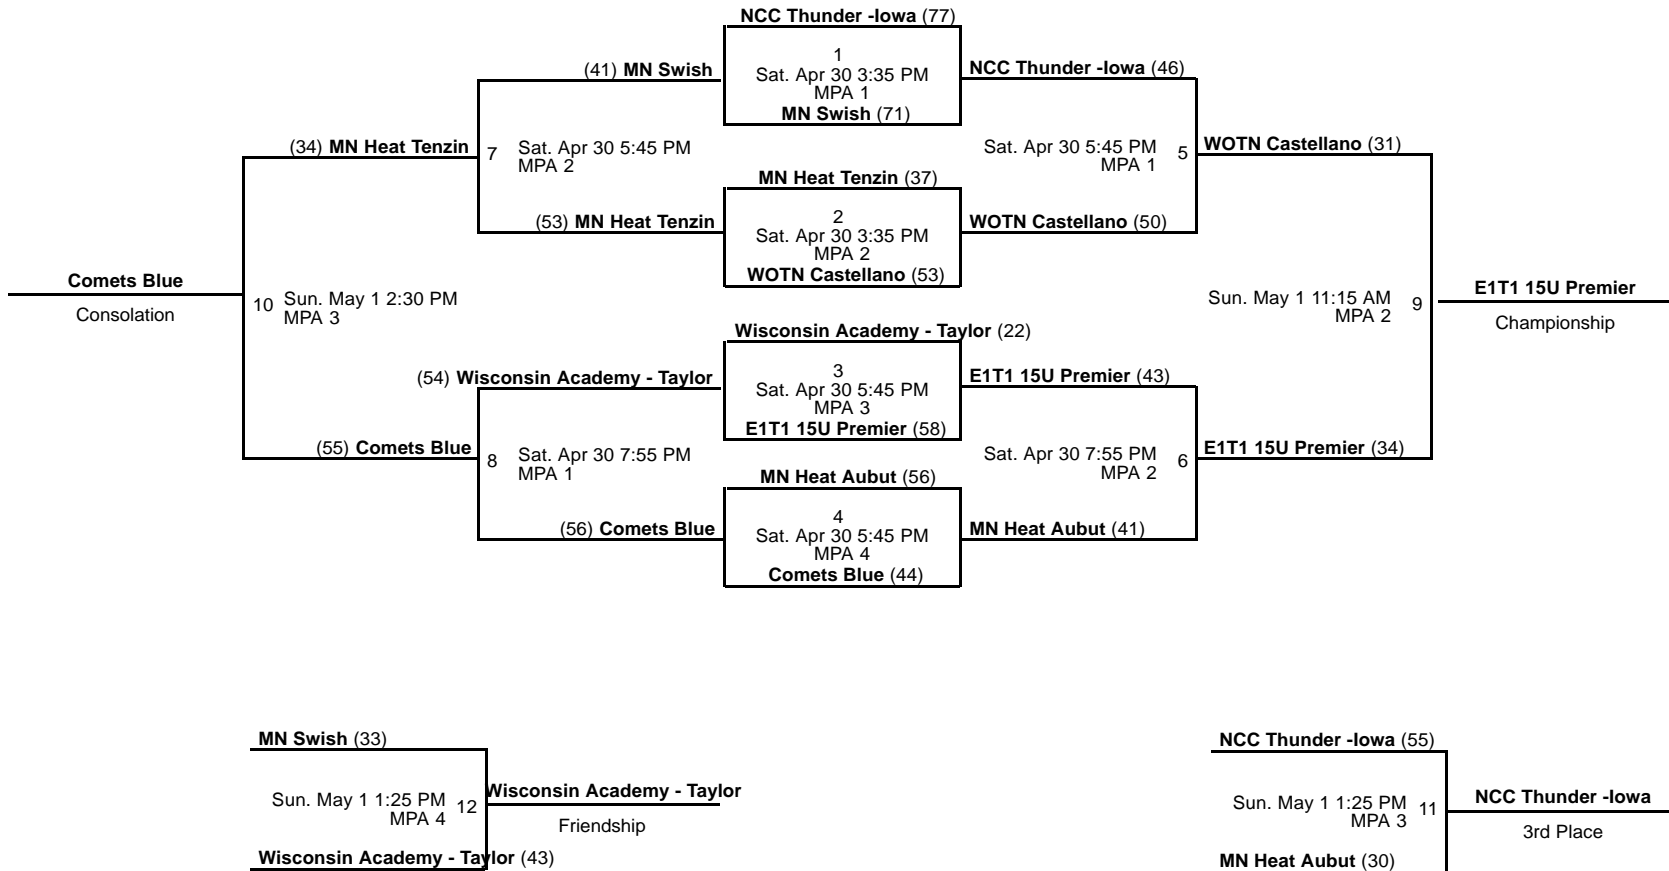

2016 Meg Vang Memorial Tournament
9th Grade D2 Silver Division
Apr 29 - May 1, 2016

MPA 1 - Mounds Park Academy Court 1 MPA 2 - Mounds Park Academy Court 2
MPA 3 - Mounds Park Academy Court 3 MPA 4 - Mounds Park Academy Court 4