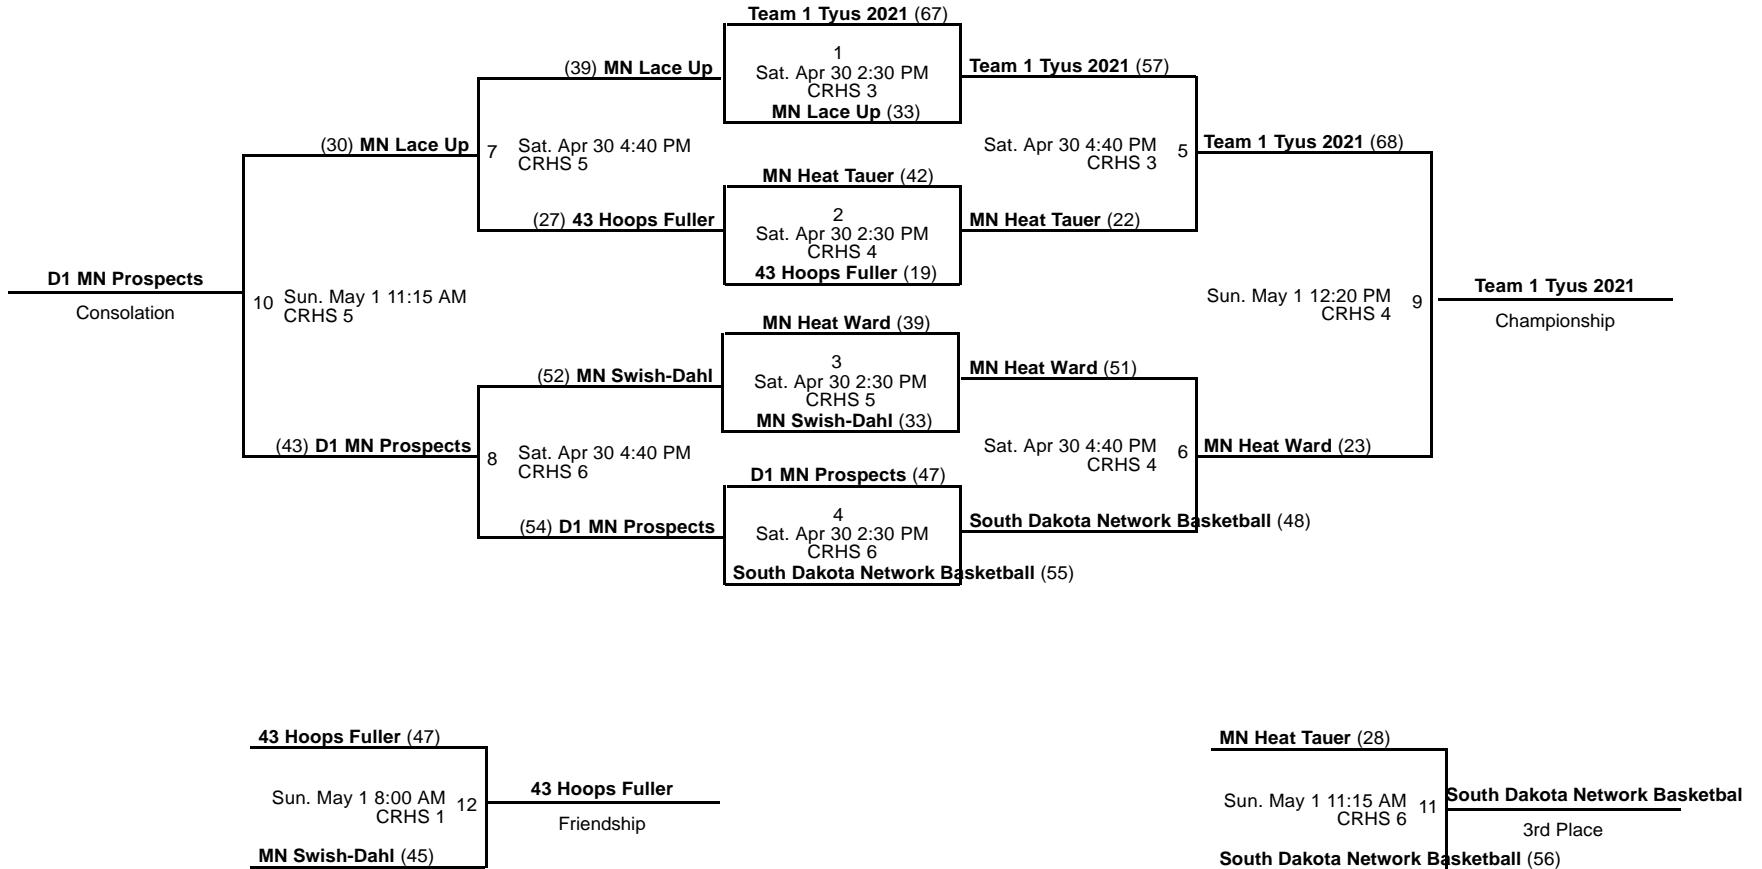

2016 Meg Vang Memorial Tournament
 7th Grade D1 White Division

Apr 29 - May 1, 2016

CRHS 1 - Coon Rapids High School Court 1 CRHS 3 - Coon Rapids High School Court 3
 CRHS 4 - Coon Rapids High School Court 4 CRHS 5 - Coon Rapids High School Court 5
 CRHS 6 - Coon Rapids High School Court 6