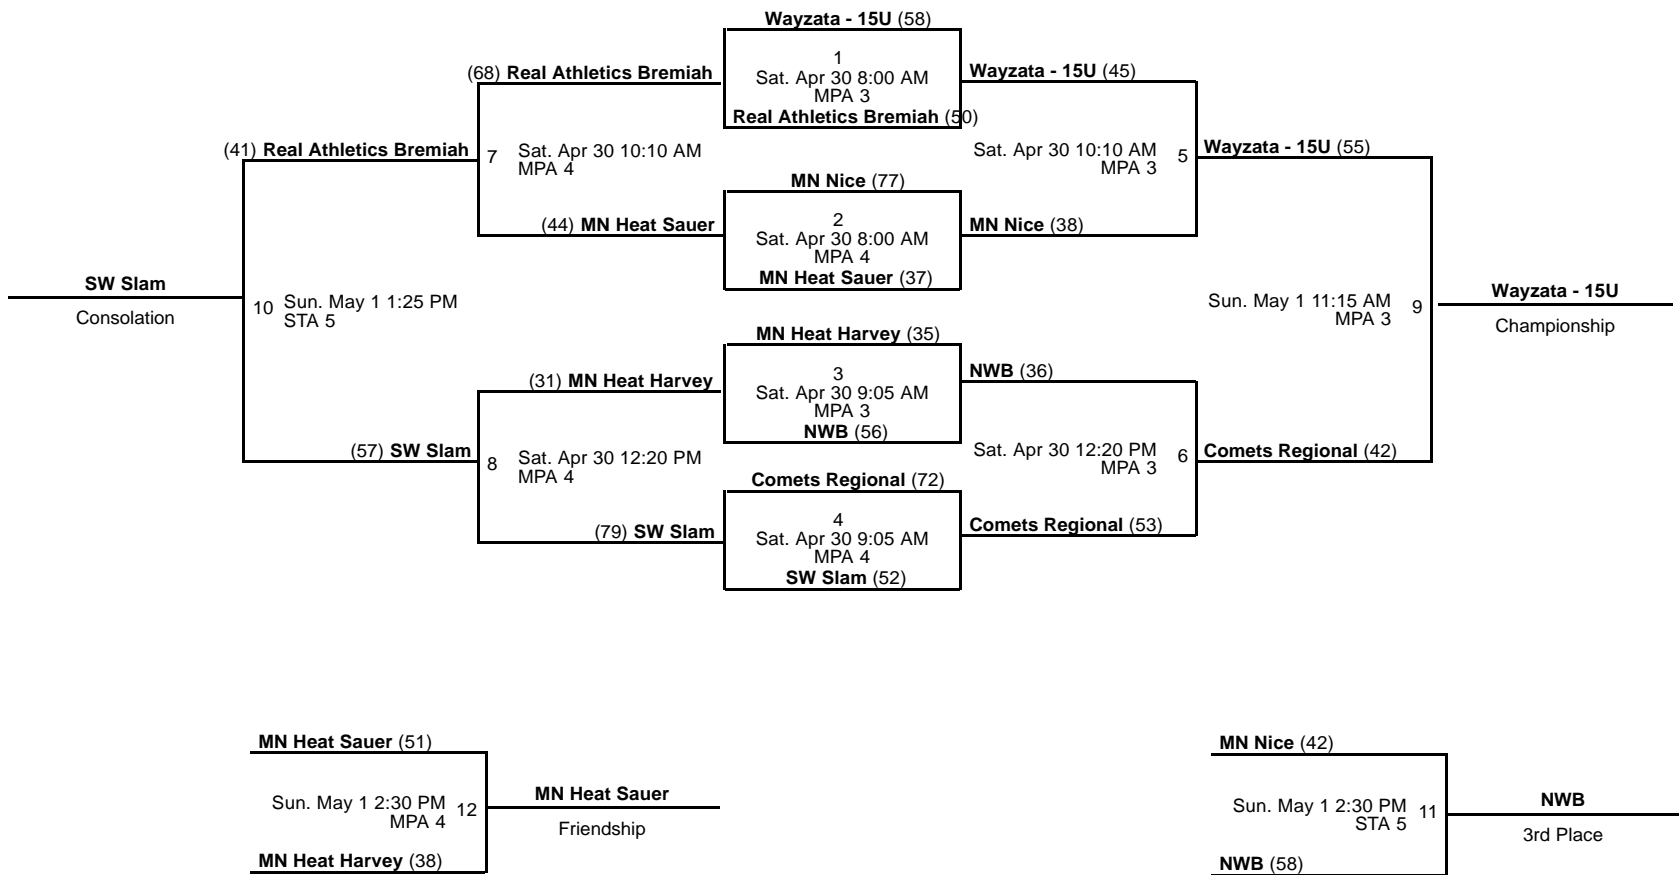

2016 Meg Vang Memorial Tournament
9th Grade D2 Black Division
Apr 29 - May 1, 2016

MPA 3 - Mounds Park Academy Court 3 MPA 4 - Mounds Park Academy Court 4
STA 5 - St, Thomas Academy Court 5