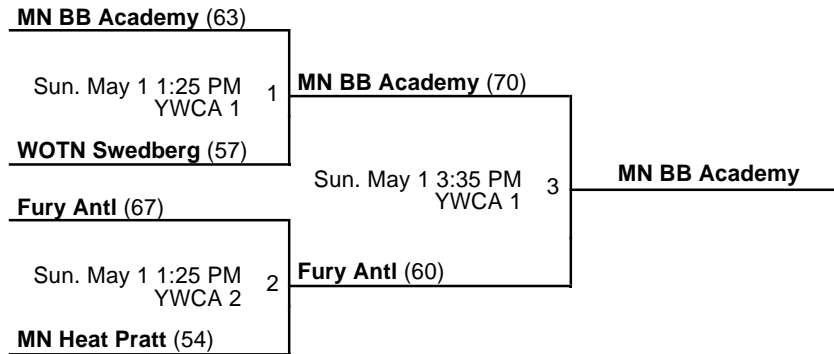

Apr 29 - May 1, 2016

CPC 1 - Colin Powell Center Court 1 CPC 2 - Colin Powell Center Court 2
 CPC 3 - Colin Powell Center Court 3 CPC 4 - Colin Powell Center Court 4

2016 Meg Vang Memorial Tournament

11th Grade D2 Consolation Bracket

Apr 29 - May 1, 2016

(2nd in A) All City Bulldogs - (2nd in C) Wisconsin Storm (67)			(2nd in E) Urban Stars (68)		
Sun. May 1 12:20 PM CPC 3 1	Sun. May 1 12:20 PM CPC 4 2	Sun. May 1 1:25 PM CPC 3 3			
(2nd in B) SW Slam (35)	(2nd in D) Air Force One (61)	(2nd in F) Rum River Storm (67)			
(3rd in A) White Bear Lake - (3rd in C) MN ML Kings (58)			(3rd in E) Twin Ports Pride Ramberg		
Sun. May 1 1:25 PM CPC 4 4	Sun. May 1 2:30 PM CPC 2 5	Sun. May 1 2:30 PM CPC 3 6			
(3rd in B) All City Bulldogs - (3rd in D) MN Heat Sherva (31)	(3rd in F) High Impact				

CPC 2 - Colin Powell Center Court 2 CPC 3 - Colin Powell Center Court 3 CPC 4 - Colin Powell Center Court 4

2016 Meg Vang Memorial Tournament

10th Grade D1 Division Championships

Apr 29 - May 1, 2016

YWCA 1 - YWCA Minneapolis Court 1 YWCA 2 - YWCA Minneapolis Court 2