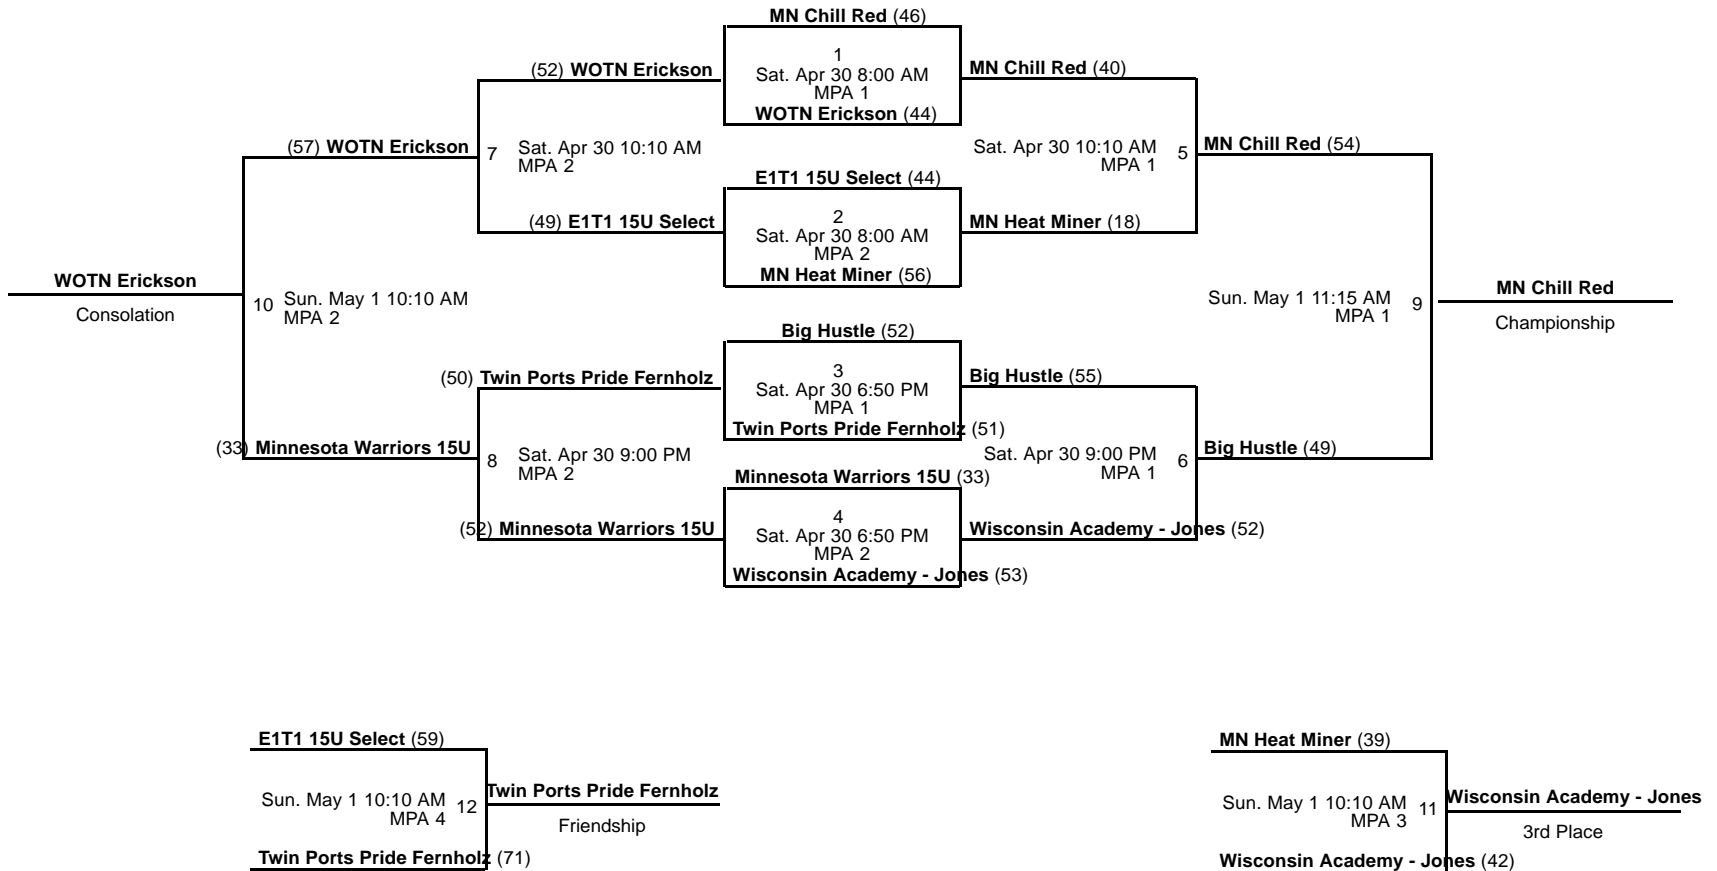

2016 Meg Vang Memorial Tournament
 9th Grade D2 Red Division
 Apr 29 - May 1, 2016

MPA 1 - Mounds Park Academy Court 1 MPA 2 - Mounds Park Academy Court 2
 MPA 3 - Mounds Park Academy Court 3 MPA 4 - Mounds Park Academy Court 4