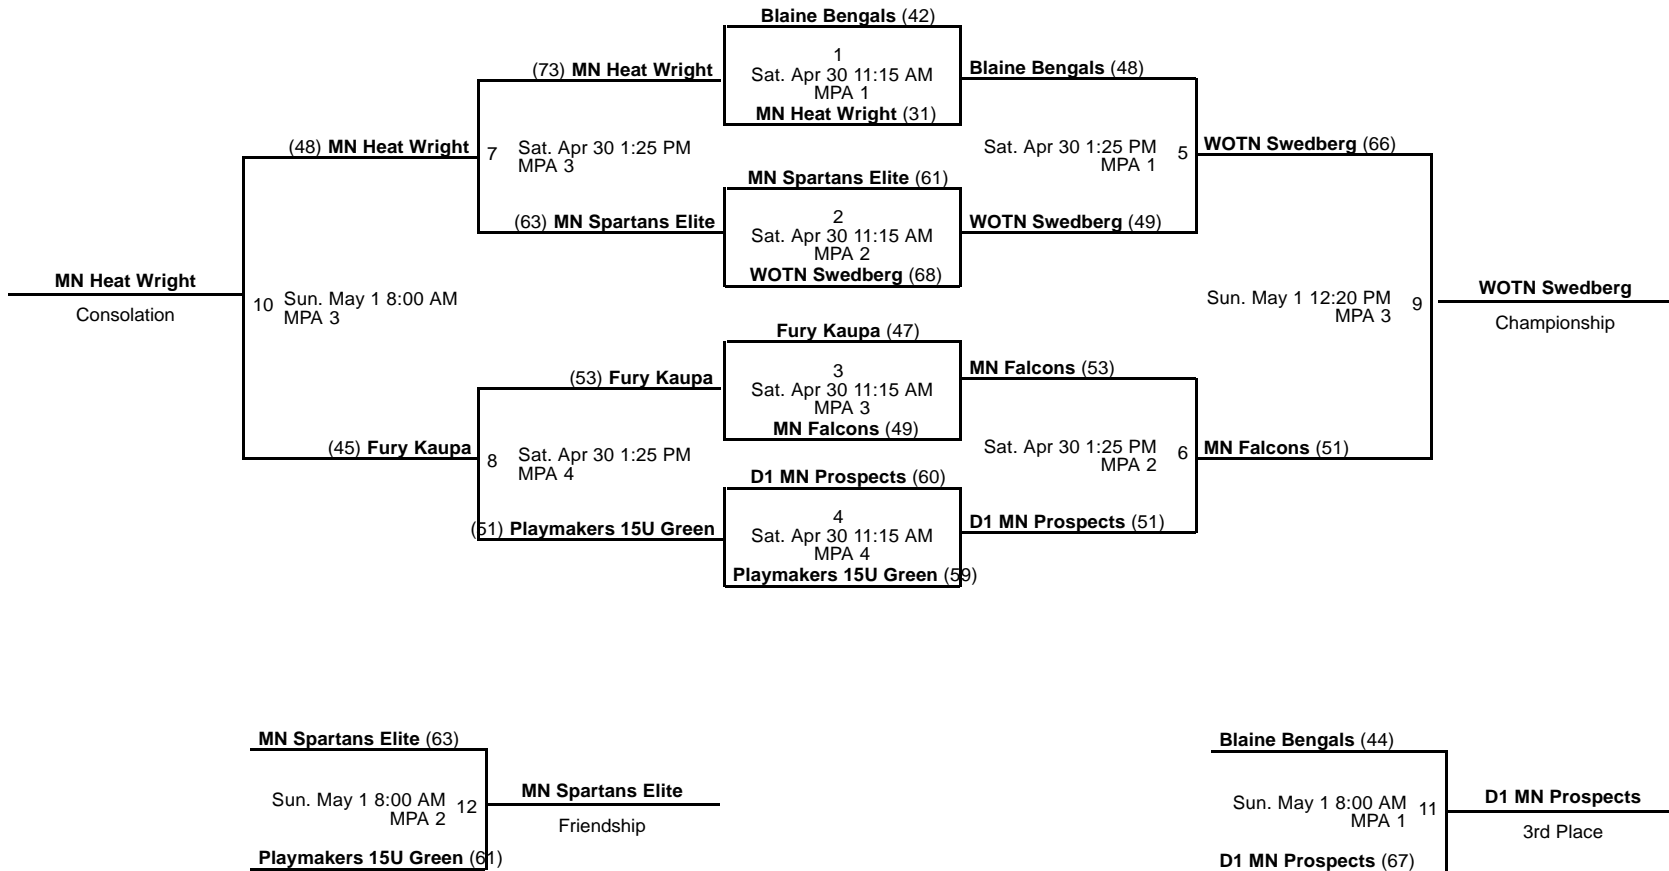

2016 Meg Vang Memorial Tournament
9th Grade D1 Black Division
Apr 29 - May 1, 2016

MPA 1 - Mounds Park Academy Court 1 MPA 2 - Mounds Park Academy Court 2
MPA 3 - Mounds Park Academy Court 3 MPA 4 - Mounds Park Academy Court 4