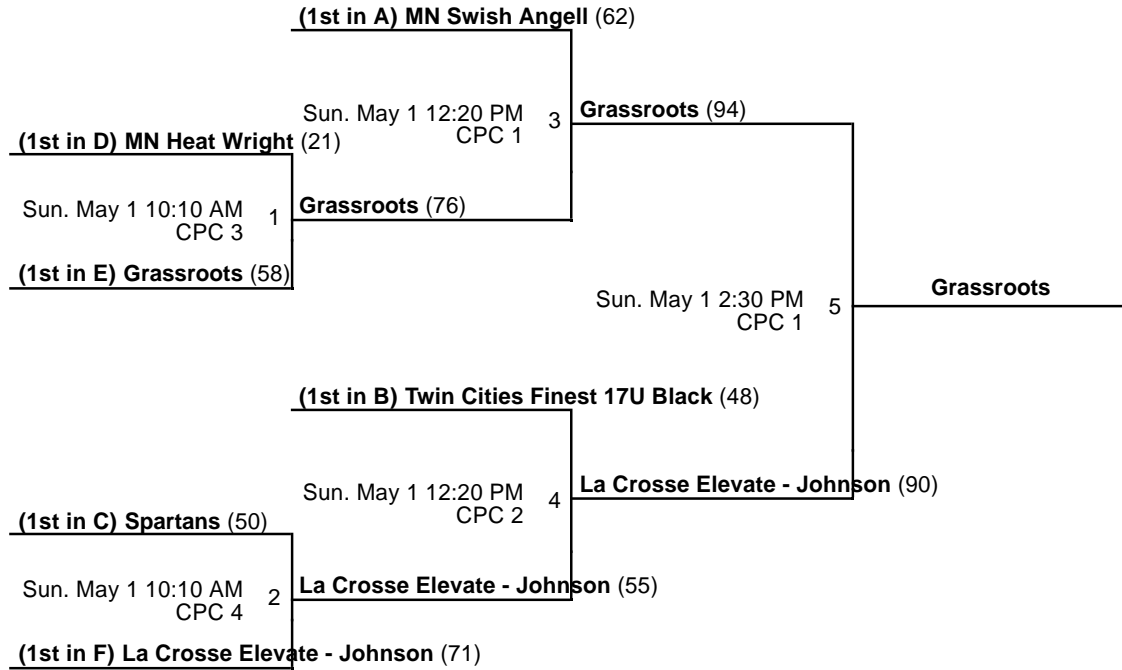

2016 Meg Vang Memorial Tournament

Apr 29 - May 1, 2016

11th Grade D2

Pool A

	W	L	PDT	PD	
A3 MN Swish Angell	2	0	-	29	1st
A2 All City Bulldogs - Kamrath	1	1	-	-2	2nd
A1 White Bear Lake - MN	0	2	-	-27	3rd

Date	Time	Venue	Court	Away/Home	Score
Fri, 4/29	6:30 PM	YWCA	3	A1 vs A2	48 - 61
Sat, 4/30	9:05 AM	CPC	1	A1 vs A3	37 - 51
Sat, 4/30	11:15 AM	CPC	1	A2 vs A3	31 - 49

Pool C

	W	L	PDT	PD	
C3 Spartans	2	0	-	21	1st
C2 Wisconsin Storm	1	1	-	-8	2nd
C1 MN ML Kings	0	2	-	-13	3rd

Date	Time	Venue	Court	Away/Home	Score
Fri, 4/29	6:30 PM	YWCA	1	C1 vs C3	39 - 48
Sat, 4/30	4:40 PM	CPC	2	C2 vs C3	71 - 83
Sat, 4/30	6:50 PM	CPC	2	C1 vs C2	69 - 73

Pool E

	W	L	PDT	PD	
E3 Grassroots	2	0	-	17	1st
E1 Urban Stars	1	1	-	10	2nd
E2 Twin Ports Pride Ramberg	0	2	-	-27	3rd

Date	Time	Venue	Court	Away/Home	Score
Sat, 4/30	2:30 PM	CPC	1	E1 vs E2	55 - 43
Sat, 4/30	4:40 PM	CPC	1	E1 vs E3	64 - 66
Sat, 4/30	6:50 PM	CPC	1	E2 vs E3	61 - 80

Pool B

	W	L	PDT	PD	
B3 Twin Cities Finest 17U Black	1	1	7	7	1st
B2 SW Slam	1	1	-3	-3	2nd
B1 All City Bulldogs - Madsen	1	1	-4	-4	3rd

Date	Time	Venue	Court	Away/Home	Score
Fri, 4/29	7:35 PM	YWCA	3	B1 vs B3	46 - 42
Sat, 4/30	1:25 PM	CPC	1	B1 vs B2	52 - 60
Sat, 4/30	3:35 PM	CPC	1	B2 vs B3	48 - 59

Pool D

	W	L	PDT	PD	
D3 MN Heat Wright	2	0	-	16	1st
D1 Air Force One	1	1	-	14	2nd
D2 MN Heat Sherva	0	2	-	-30	3rd

Date	Time	Venue	Court	Away/Home	Score
Fri, 4/29	6:30 PM	YWCA	2	D1 vs D2	68 - 24
Sat, 4/30	9:05 AM	CPC	2	D1 vs D3	48 - 49
Sat, 4/30	11:15 AM	CPC	2	D2 vs D3	40 - 73

Pool F

	W	L	PDT	PD	
F1 La Crosse Elevate - Johnson	2	0	-	18	1st
F3 Rum River Storm	1	1	-	-9	2nd
F2 High Impact	0	2	-	-9	3rd

Date	Time	Venue	Court	Away/Home	Score
Sat, 4/30	8:00 AM	CPC	1	F1 vs F2	38 - 31
Sat, 4/30	10:10 AM	CPC	1	F1 vs F3	68 - 57
Sat, 4/30	12:20 PM	CPC	1	F2 vs F3	52 - 54

Venues

CPC - Colin Powell Center

YWCA - YWCA Minneapolis

Courts

1 - Court 1

2 - Court 2

3 - Court 3

2016 Meg Vang Memorial Tournament
**11th Grade D2 Championship
Bracket**

Apr 29 - May 1, 2016

CPC 1 - Colin Powell Center Court 1 CPC 2 - Colin Powell Center Court 2
CPC 3 - Colin Powell Center Court 3 CPC 4 - Colin Powell Center Court 4