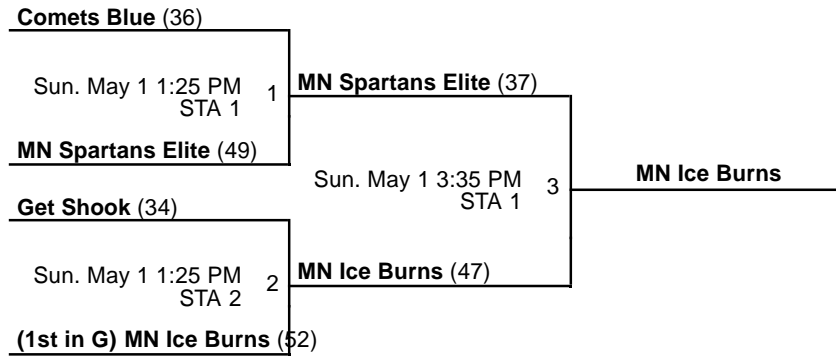

2016 Meg Vang Memorial Tournament
6th Grade D2 Division Championships
Apr 29 - May 1, 2016

STA 1 - St, Thomas Academy Court 1 STA 2 - St, Thomas Academy Court 2