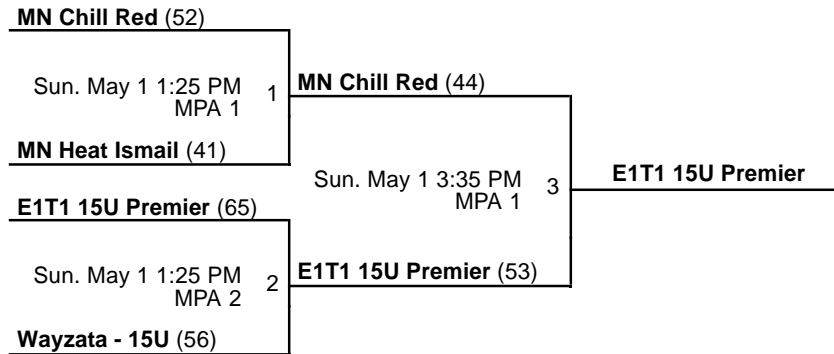

2016 Meg Vang Memorial Tournament

9th Grade D2 Division Championships

Apr 29 - May 1, 2016

MPA 1 - Mounds Park Academy Court 1 MPA 2 - Mounds Park Academy Court 2

Revised 5/1/2016 7:27 PM - Powered by Exposure Basketball Events