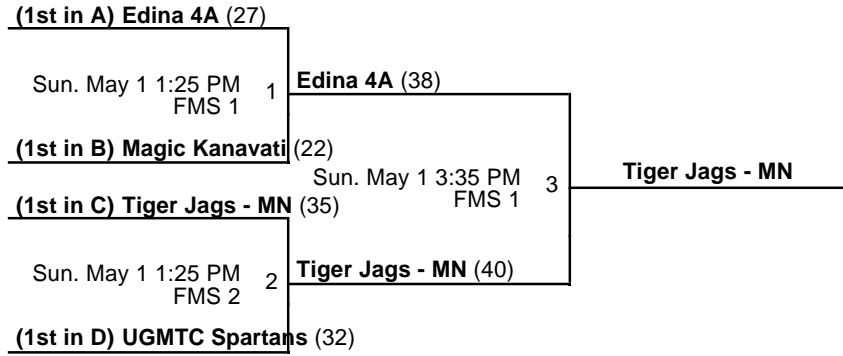

2016 Meg Vang Memorial Tournament

Apr 29 - May 1, 2016

4th Grade D2

Pool A

	W	L	PDT	PD	
A1 Edina 4A	2	0	-	30	1st
A2 MN Rise	1	1	-	-4	2nd
A3 Iowa Battlers	0	2	-	-26	3rd

Date	Time	Venue	Court	Away/Home	Score
Sat, 4/30	9:05 AM	HMS	8	A2 vs A3	43 - 32
Sat, 4/30	11:15 AM	HMS	8	A1 vs A3	43 - 26
Sat, 4/30	1:25 PM	HMS	7	A1 vs A2	44 - 26

Pool C

	W	L	PDT	PD	
C1 Tiger Jags - MN	2	0	-	16	1st
C3 Magic Specht	1	1	-	14	2nd
C2 MN Heat Kulavik	0	2	-	-30	3rd

Date	Time	Venue	Court	Away/Home	Score
Fri, 4/29	6:30 PM	FMS	2	C1 vs C2	52 - 11
Sat, 4/30	12:20 PM	HMS	7	C1 vs C3	29 - 28
Sat, 4/30	4:40 PM	HMS	6	C2 vs C3	17 - 39

Pool B

	W	L	PDT	PD	
B2 Magic Kanavati	2	0	-	30	1st
B1 MN Heat Merrell	1	1	-	-12	2nd
B3 Urban Stars	0	2	-	-18	3rd

Date	Time	Venue	Court	Away/Home	Score
Fri, 4/29	6:30 PM	FMS	1	B1 vs B2	10 - 31
Sat, 4/30	8:00 AM	HMS	7	B2 vs B3	38 - 15
Sat, 4/30	10:10 AM	HMS	7	B1 vs B3	24 - 21

Pool D

	W	L	PDT	PD	
D3 UGMTC Spartans	2	0	-	24	1st
D2 MN Heat Brodeur	1	1	-	-7	2nd
D1 Minneapolis Fab	0	2	-	-17	3rd

Date	Time	Venue	Court	Away/Home	Score
Fri, 4/29	7:35 PM	FMS	1	D1 vs D2	30 - 32
Sat, 4/30	9:05 AM	HMS	7	D2 vs D3	21 - 30
Sat, 4/30	11:15 AM	HMS	7	D1 vs D3	9 - 31

Venues

FMS - Fridley Middle School

HMS - Highview Middle School

Courts

1 - Court 1

2 - Court 2

6 - Court 6

7 - Court 7

8 - Court 8

Powered by Exposure Basketball Events

2016 Meg Vang Memorial Tournament
4th Grade D2 Championship
Apr 29 - May 1, 2016

FMS 1 - Fridley Middle School Court 1 FMS 2 - Fridley Middle School Court 2