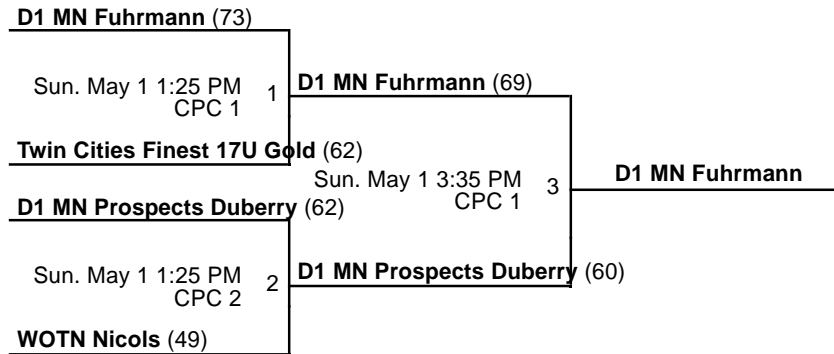

* Game(s) won't count against standings

Venues

CPC - Colin Powell Center

YWCA - YWCA Minneapolis

Courts

1 - Court 1

2 - Court 2

4 - Court 4

Powered by Exposure Basketball Events

2016 Meg Vang Memorial Tournament

11th Grade D1 Division Championships

Apr 29 - May 1, 2016

CPC 1 - Colin Powell Center Court 1 CPC 2 - Colin Powell Center Court 2

Revised 5/1/2016 5:52 PM - Powered by Exposure Basketball Events