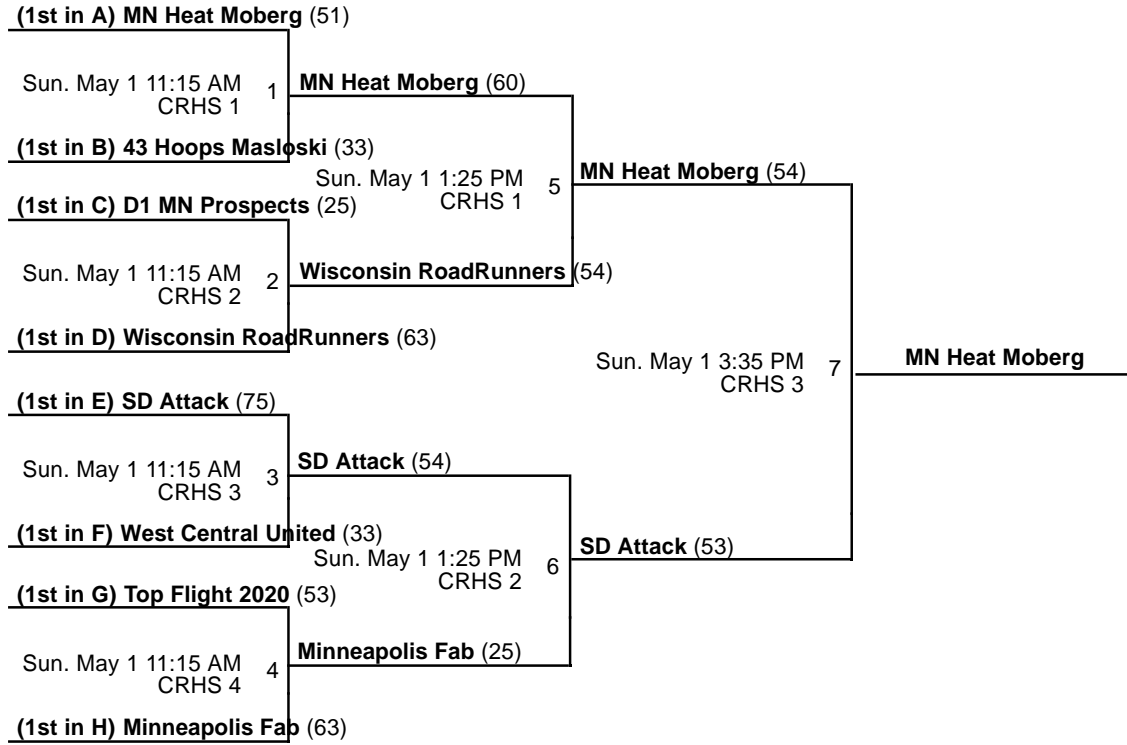

Powered by Exposure Basketball Events

2016 Meg Vang Memorial Tournament
**8th Grade D1 Championship
 Bracket**

Apr 29 - May 1, 2016

CRHS 1 - Coon Rapids High School Court 1 CRHS 2 - Coon Rapids High School Court 2
 CRHS 3 - Coon Rapids High School Court 3 CRHS 4 - Coon Rapids High School Court 4