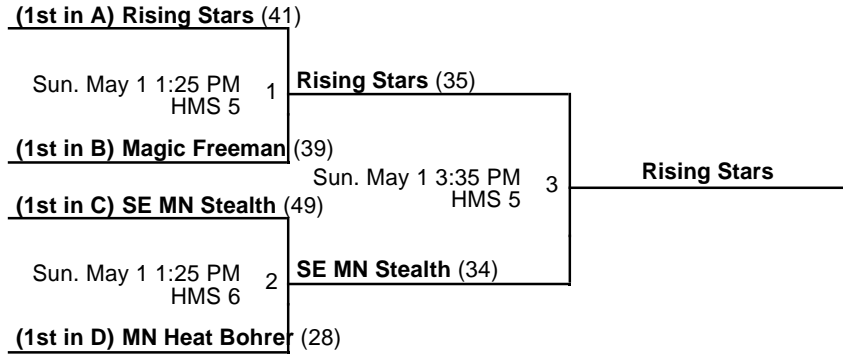

8 - Court 8

Powered by Exposure Basketball Events

2016 Meg Vang Memorial Tournament
5th Grade D2 Championship
Apr 29 - May 1, 2016

HMS 5 - Highview Middle School Court 5
HMS 6 - Highview Middle School Court 6