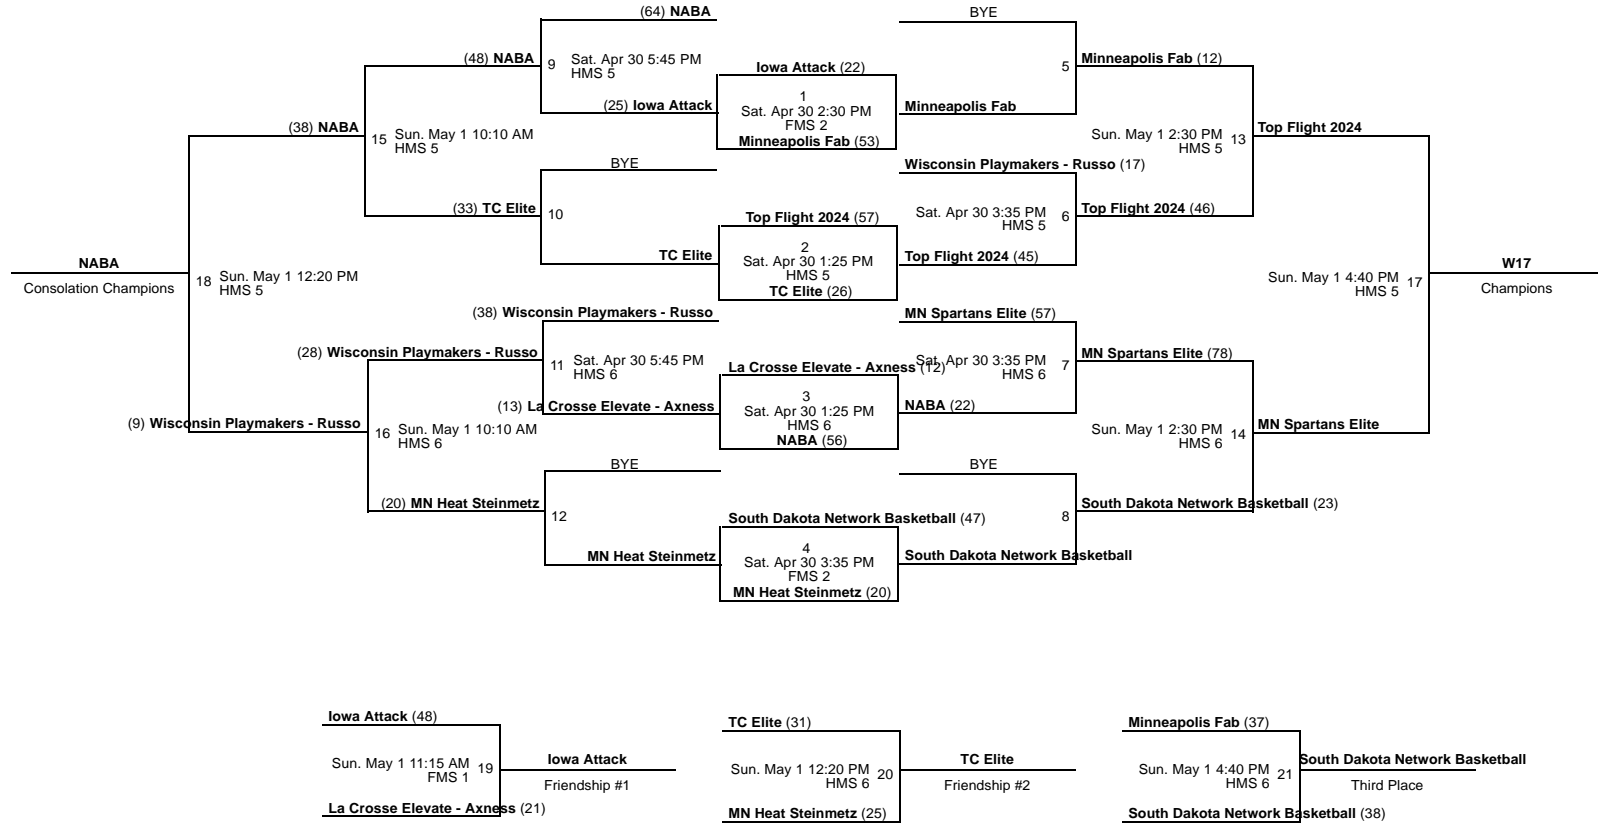

2016 Meg Vang Memorial Tournament

4th Grade D1 Division

Apr 29 - May 1, 2016

FMS 1 - Fridley Middle School Court 1 FMS 2 - Fridley Middle School Court 2 HMS 5 - Highview Middle School Court 5
HMS 6 - Highview Middle School Court 6 TBA - TBA

2016 Meg Vang Memorial Tournament

Apr 29 - May 1, 2016

4th Grade D2

Pool A

	W	L	PDT	PD	
A1 Edina 4A	2	0	-	30	1st
A2 MN Rise	1	1	-	-4	2nd
A3 Iowa Battlers	0	2	-	-26	3rd

Date	Time	Venue	Court	Away/Home	Score
Sat, 4/30	9:05 AM	HMS	8	A2 vs A3	43 - 32
Sat, 4/30	11:15 AM	HMS	8	A1 vs A3	43 - 26
Sat, 4/30	1:25 PM	HMS	7	A1 vs A2	44 - 26

Pool C

	W	L	PDT	PD	
C1 Tiger Jags - MN	2	0	-	16	1st
C3 Magic Specht	1	1	-	14	2nd
C2 MN Heat Kulavik	0	2	-	-30	3rd

Date	Time	Venue	Court	Away/Home	Score
Fri, 4/29	6:30 PM	FMS	2	C1 vs C2	52 - 11
Sat, 4/30	12:20 PM	HMS	7	C1 vs C3	29 - 28
Sat, 4/30	4:40 PM	HMS	6	C2 vs C3	17 - 39

Pool B

	W	L	PDT	PD	
B2 Magic Kanavati	2	0	-	30	1st
B1 MN Heat Merrell	1	1	-	-12	2nd
B3 Urban Stars	0	2	-	-18	3rd

Date	Time	Venue	Court	Away/Home	Score
Fri, 4/29	6:30 PM	FMS	1	B1 vs B2	10 - 31
Sat, 4/30	8:00 AM	HMS	7	B2 vs B3	38 - 15
Sat, 4/30	10:10 AM	HMS	7	B1 vs B3	24 - 21

Pool D

	W	L	PDT	PD	
D3 UGMTC Spartans	2	0	-	24	1st
D2 MN Heat Brodeur	1	1	-	-7	2nd
D1 Minneapolis Fab	0	2	-	-17	3rd

Date	Time	Venue	Court	Away/Home	Score
Fri, 4/29	7:35 PM	FMS	1	D1 vs D2	30 - 32
Sat, 4/30	9:05 AM	HMS	7	D2 vs D3	21 - 30
Sat, 4/30	11:15 AM	HMS	7	D1 vs D3	9 - 31

Venues

FMS - Fridley Middle School

HMS - Highview Middle School

Courts

1 - Court 1

2 - Court 2

6 - Court 6

7 - Court 7

8 - Court 8

Powered by Exposure Basketball Events