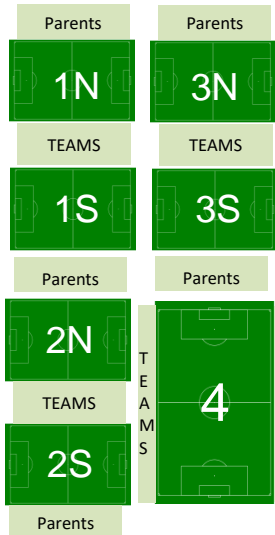

Bardin Road

Harold Patterson Sports Complex

1100 Wimbledon Dr
Arlington 76017

2020 Fall Season

South Cooper Street

West Parking (Lot A)

North Parking (Lot B)

Central Parking (Lot C)

Sport Center Drive

The Village At Sports Center

Parking

Concessions & Restrooms

ASA & Baylor Sports Center

South Parking (Lot E)

Southeast Parking (Lot D)

Wimbledon Drive