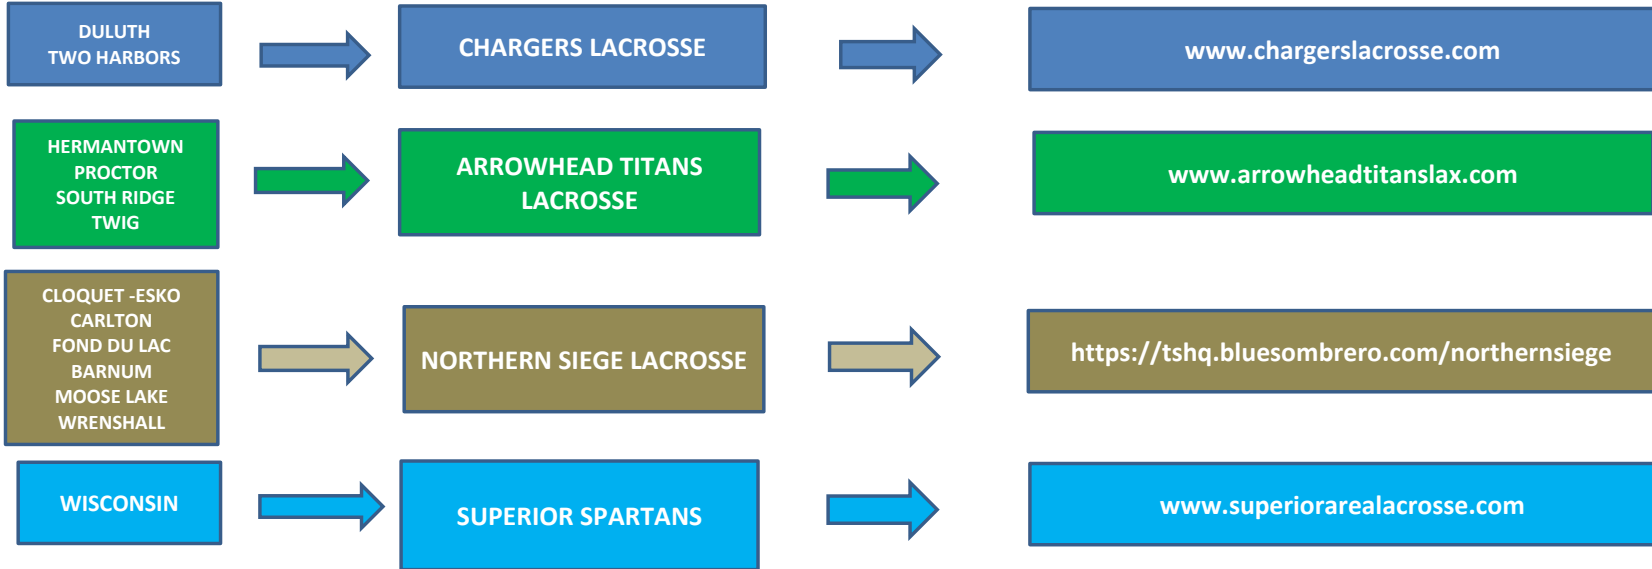

# WHERE DO I PLAY LACROSSE IN THE TWIN PORTS?

## YOUTH U8 - U14

**I RESIDE  
IN:**